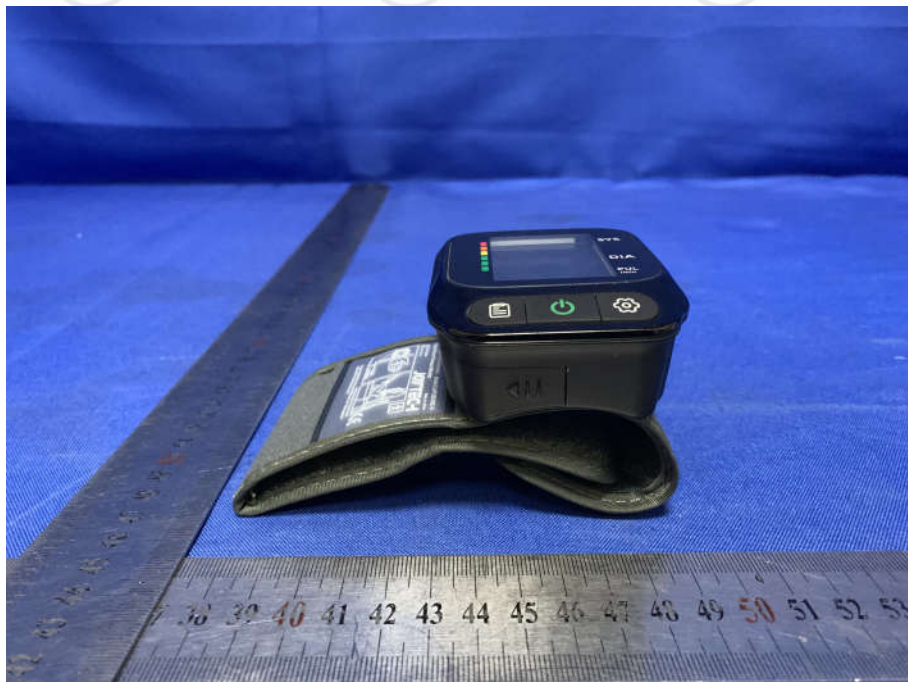

### 10 PHOTOGRAPHS OF EUT Constructional Details

Test model No.: DBP-8297B

View of Product-1

View of Product-2

View of Product-3

View of Product-4

View of Product-5

View of Product-6