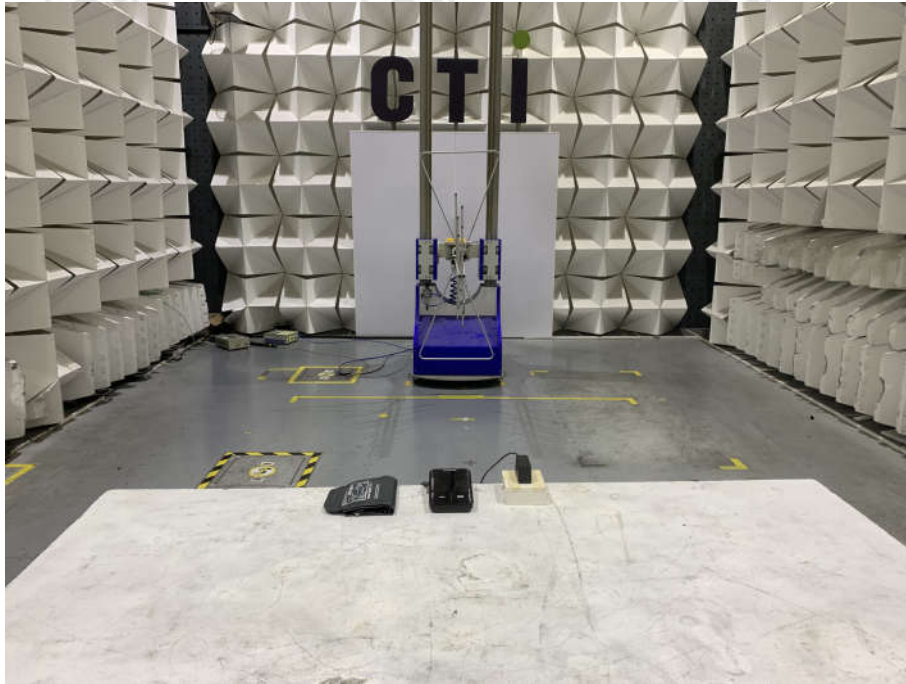

## 9 PHOTOGRAPHS OF TEST SETUP

Test model No.: DBP-62A2B

**Radiated spurious emission Test Setup-1(Below 1GHz)**

**Radiated spurious emission Test Setup-2(Above 1GHz)**

**Radiated spurious emission Test Setup-3(Above 1GHz)  
There are absorbing materials under the ground.**

**Conducted Emissions Test Setup**