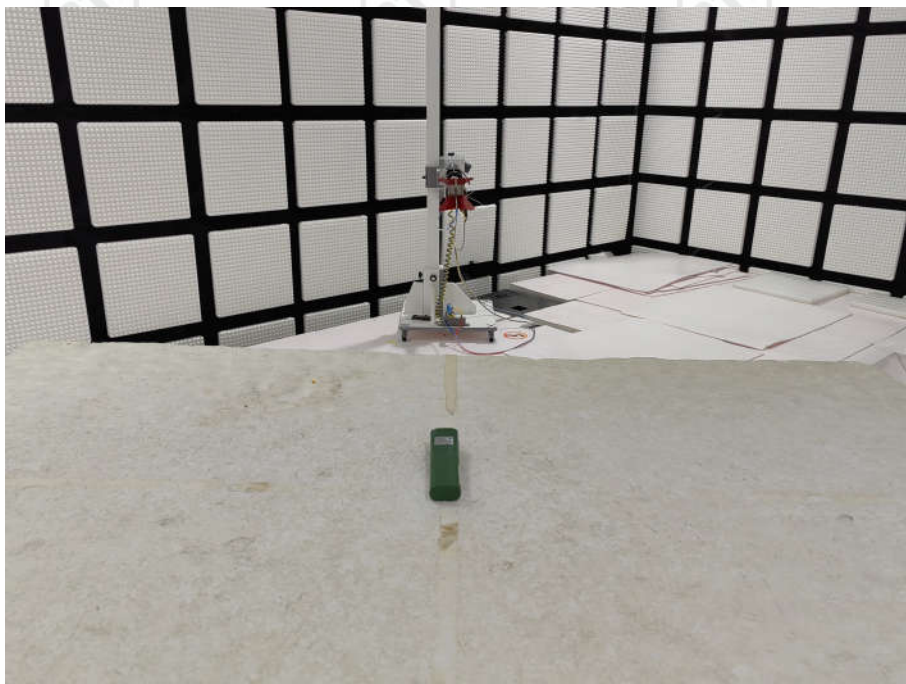

9 PHOTOGRAPHS OF TEST SETUP

Test model No.: DET-3024b

Radiated spurious emission Test Setup-1(Below 1GHz)

Radiated spurious emission Test Setup-2(Above 1GHz)

**Radiated spurious emission Test Setup-3(Above 1GHz)
There are absorbing materials under the ground.**