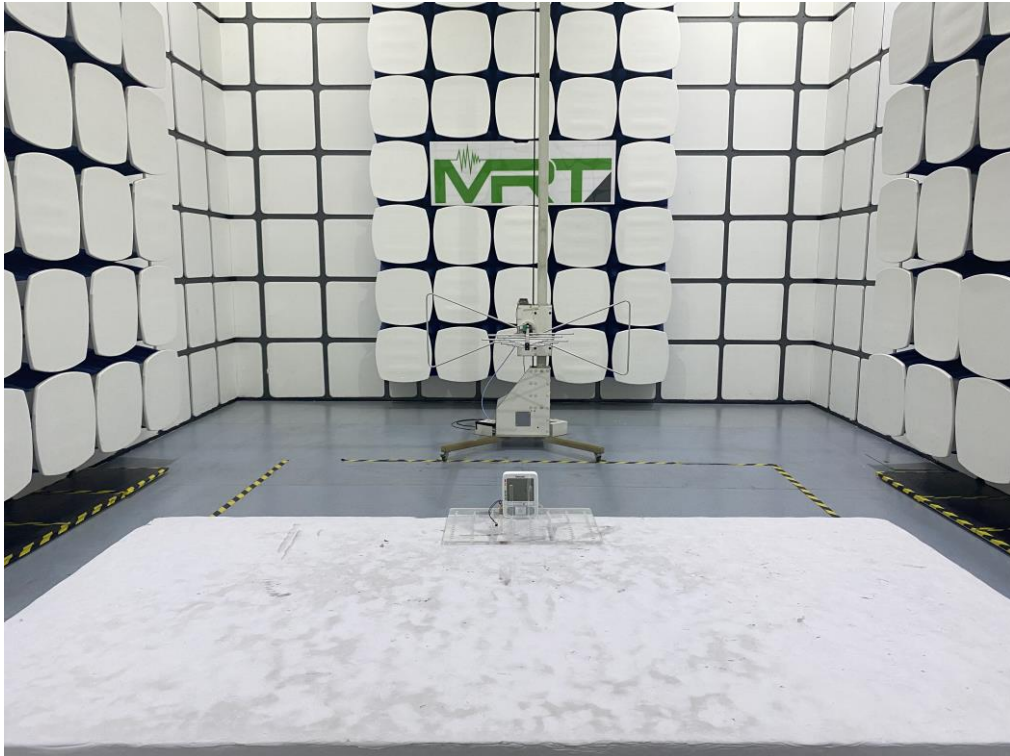

Test Setup Photo

Description: Radiated Spurious Emission Test Setup for Below 1GHz

Description: Radiated Spurious Emission Test Setup for Above 1GHz

Description: RF Conducted Test Setup