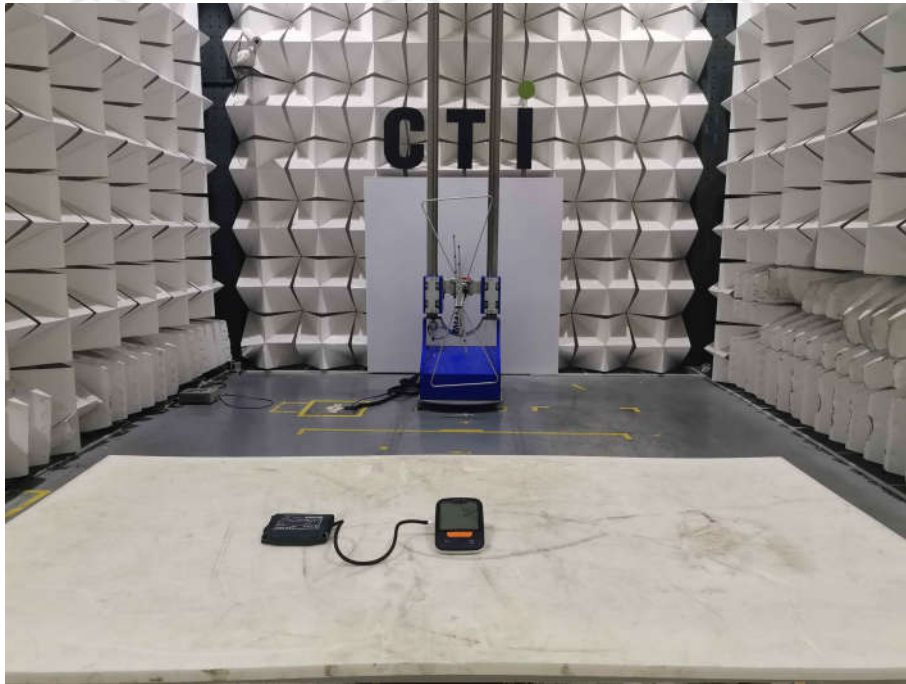

## PHOTOGRAPHS OF TEST SETUP

Test model No.:DBP-6281B

**Radiated spurious emission Test Setup-1(Below 1GHz)**

**Radiated spurious emission Test Setup-2(Above 1GHz)**

**Conducted Emissions Test Setup**