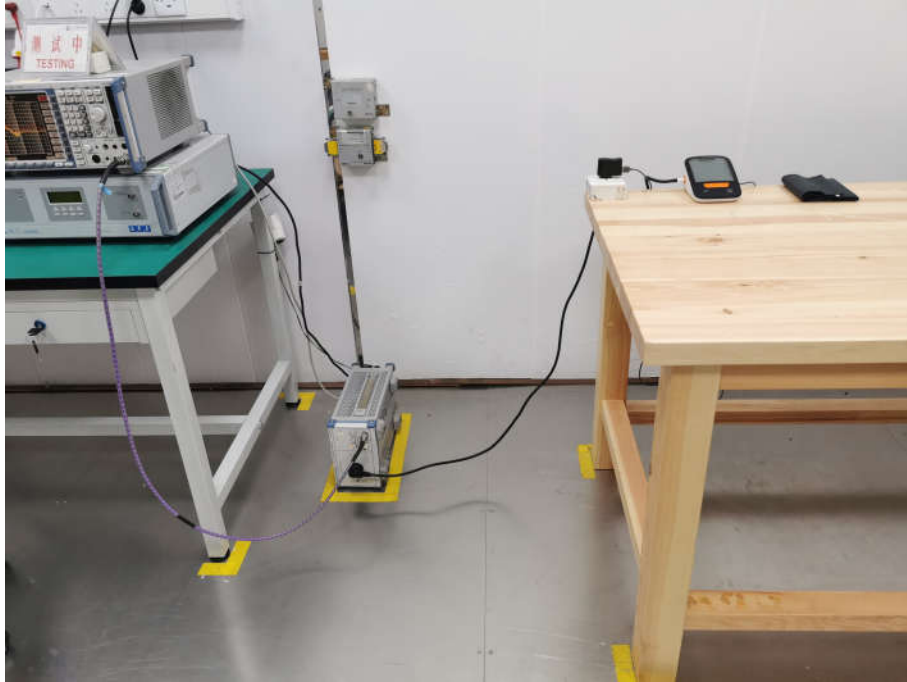

## PHOTOGRAPHS OF TEST SETUP

Test model No.:DBP-6281B

**Radiated spurious emission Test Setup-1(Below 1GHz)**

**Radiated spurious emission Test Setup-2(Above 1GHz)**

**Conducted Emissions Test Setup**