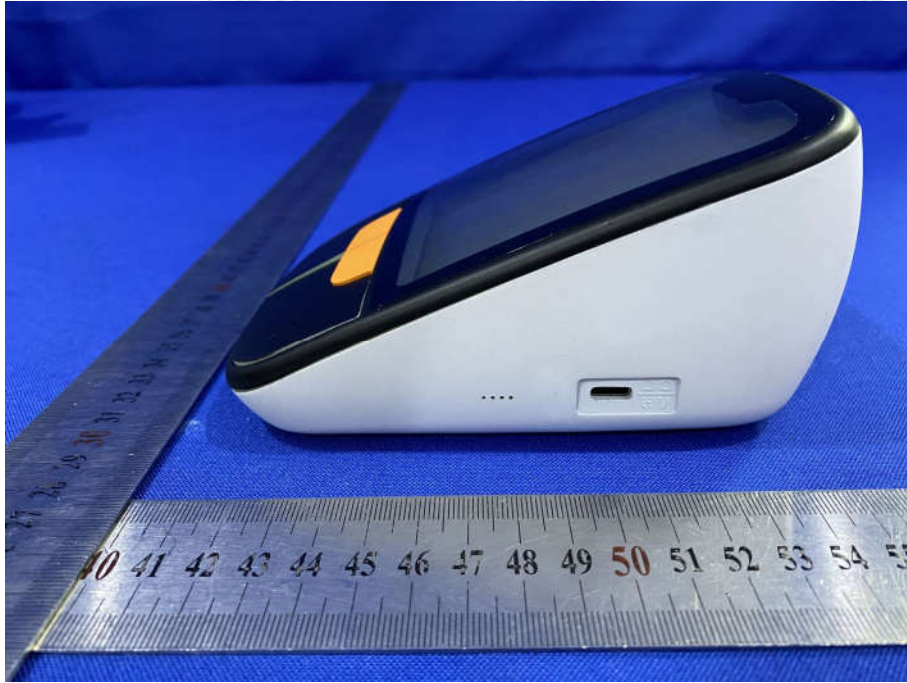

## PHOTOGRAPHS OF EUT Constructional Details

Test model No.: DBP-6281B

View of Product-1

View of Product-2

View of Product-3

View of Product-4

View of Product-5

View of Product-6