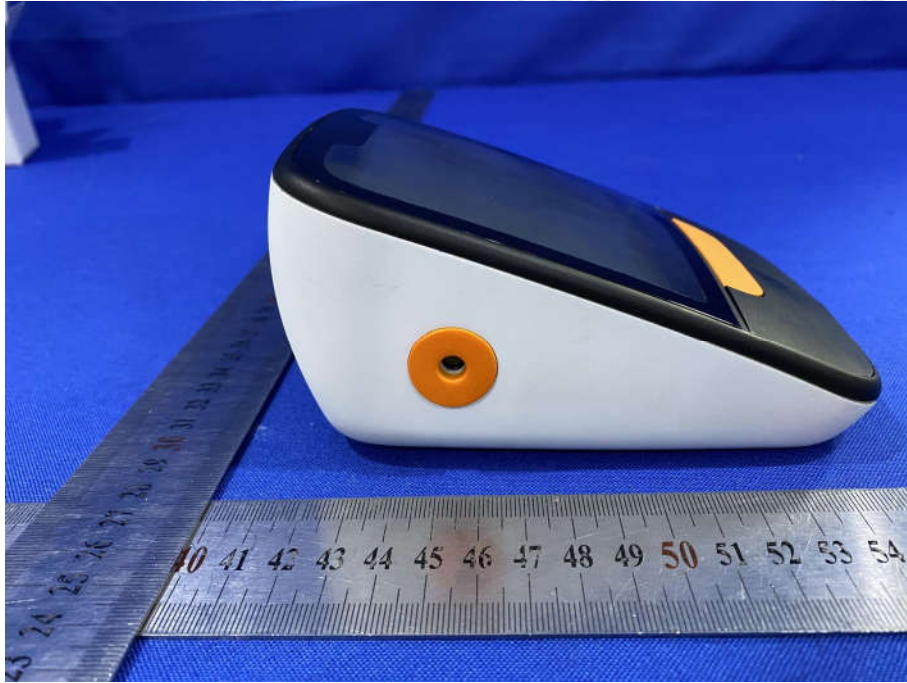

## PHOTOGRAPHS OF EUT Constructional Details

Test model No.: DBP-6281B

View of Product-1

View of Product-2

View of Product-3

View of Product-4

View of Product-5

View of Product-6

View of Product-7

View of Product-8

View of Product-9

View of Product-10