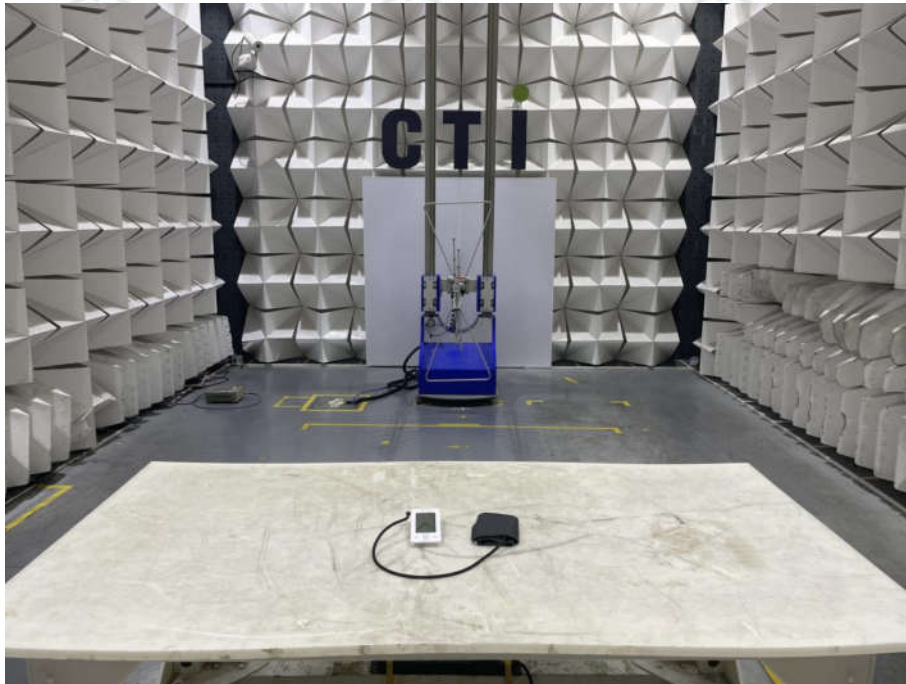

PHOTOGRAPHS OF TEST SETUP

Test model No.:DBP-6277B

Radiated spurious emission Test Setup-1(Below 1GHz)

Radiated spurious emission Test Setup-2(Above 1GHz)

Conducted Emissions Test Setup