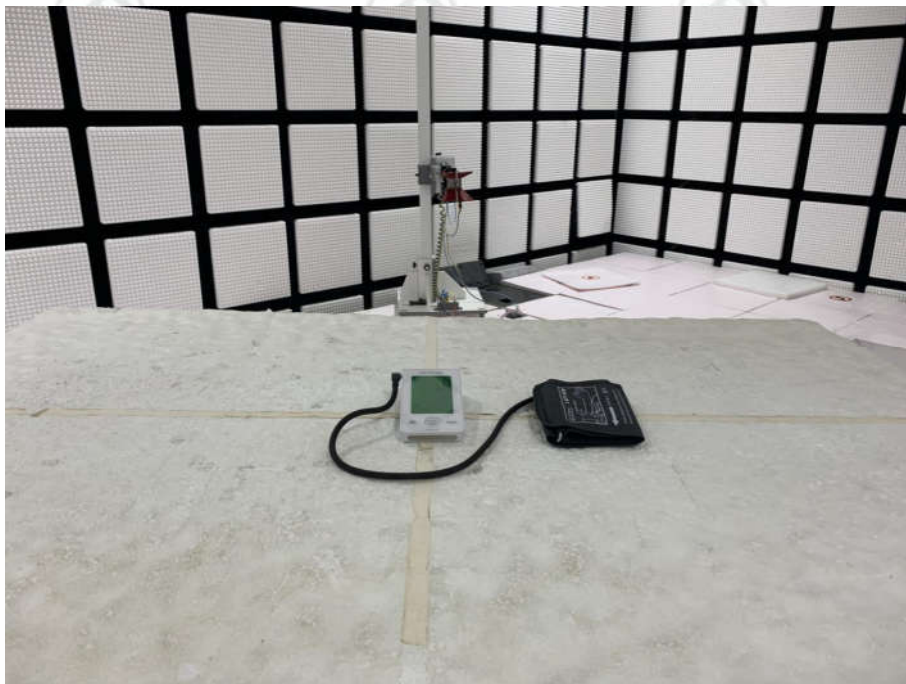

PHOTOGRAPHS OF TEST SETUP

Test model No.:DBP-6277B

Radiated spurious emission Test Setup-1(Below 1GHz)

Radiated spurious emission Test Setup-2(Above 1GHz)

Conducted Emissions Test Setup