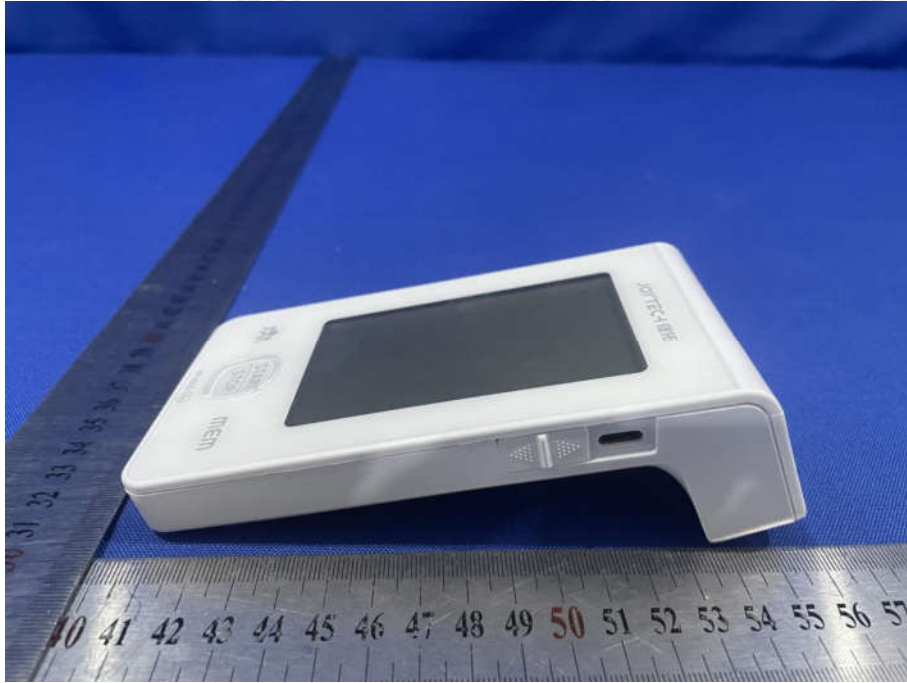

PHOTOGRAPHS OF EUT Constructional Details

Test model No.: DBP-6277B

View of Product-1

View of Product-2

View of Product-3

View of Product-4

View of Product-5

View of Product-6