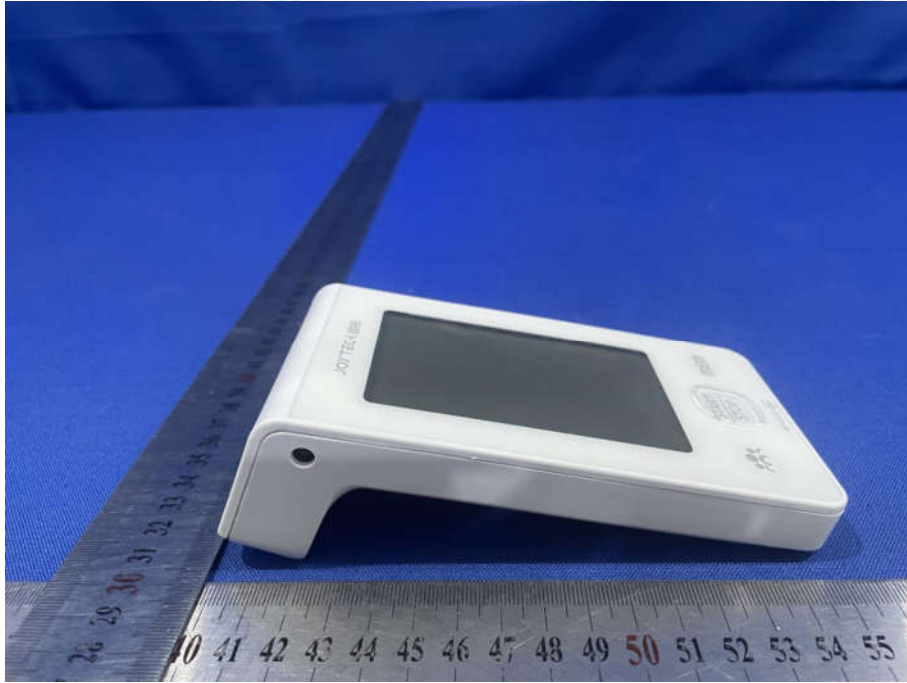

PHOTOGRAPHS OF EUT Constructional Details

Test model No.: DBP-6277B

View of Product-1

View of Product-2

View of Product-3

View of Product-4

View of Product-5

View of Product-6