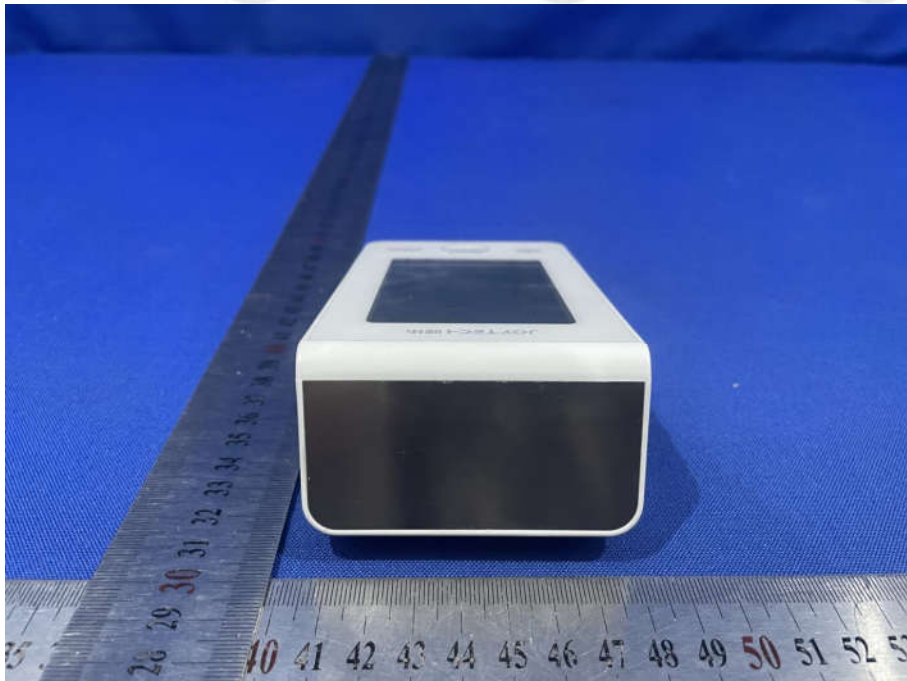

PHOTOGRAPHS OF EUT Constructional Details

Test model No.: DBP-6277B

View of Product-1

View of Product-2

View of Product-3

View of Product-4

View of Product-5

View of Product-6