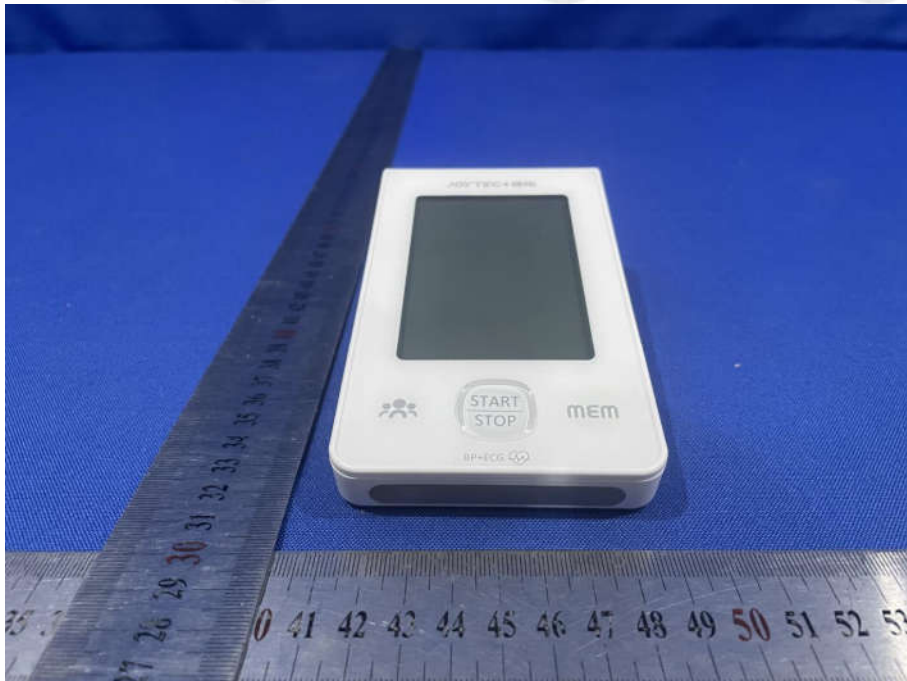

PHOTOGRAPHS OF EUT Constructional Details

Test model No.: DBP-6277B

View of Product-1

View of Product-2

View of Product-3

View of Product-4

View of Product-5

View of Product-6