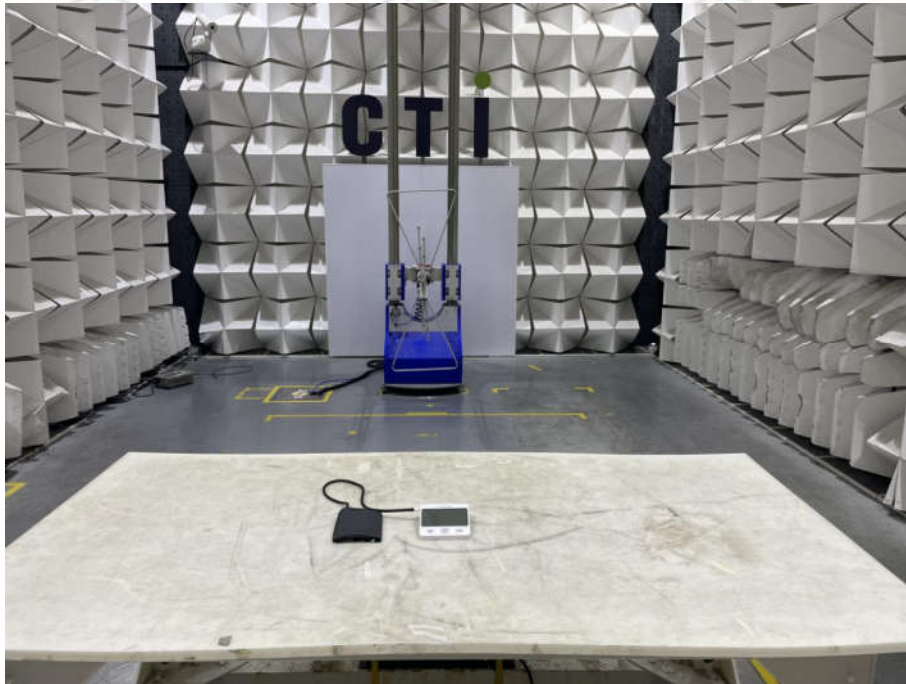

PHOTOGRAPHS OF TEST SETUP

Test model No.:DBP-6275B

Radiated spurious emission Test Setup-1(Below 1GHz)

Radiated spurious emission Test Setup-2(Above 1GHz)

Conducted Emissions Test Setup