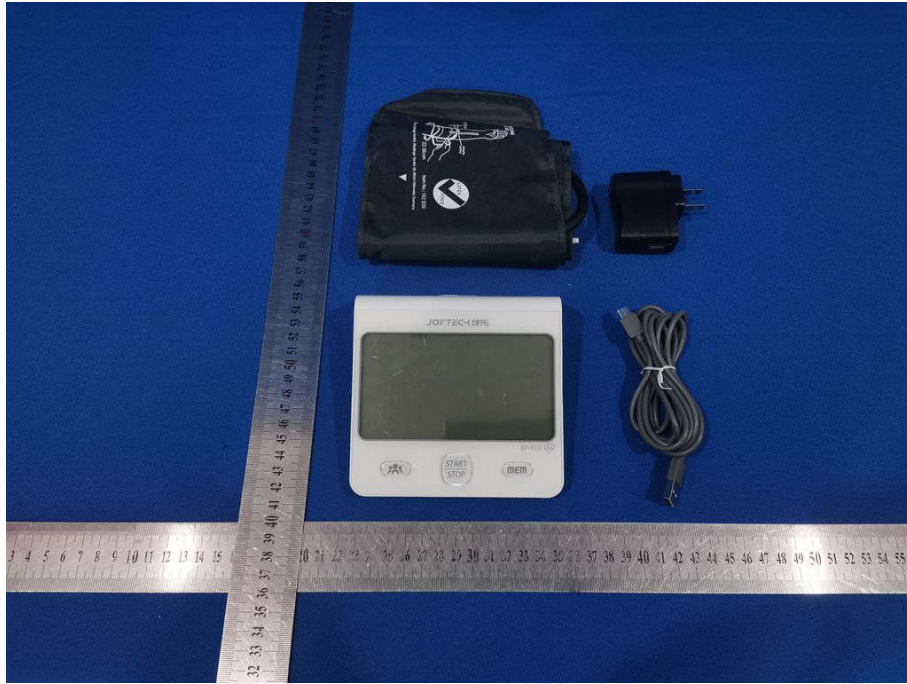

PHOTOGRAPHS OF EUT Constructional Details

Test model No.: DBP-6275B

View of Product-1

View of Product-2

View of Product-3

View of Product-4

View of Product-5

View of Product-6

View of Product-7

View of Product-8

View of Product-9

View of Product-10