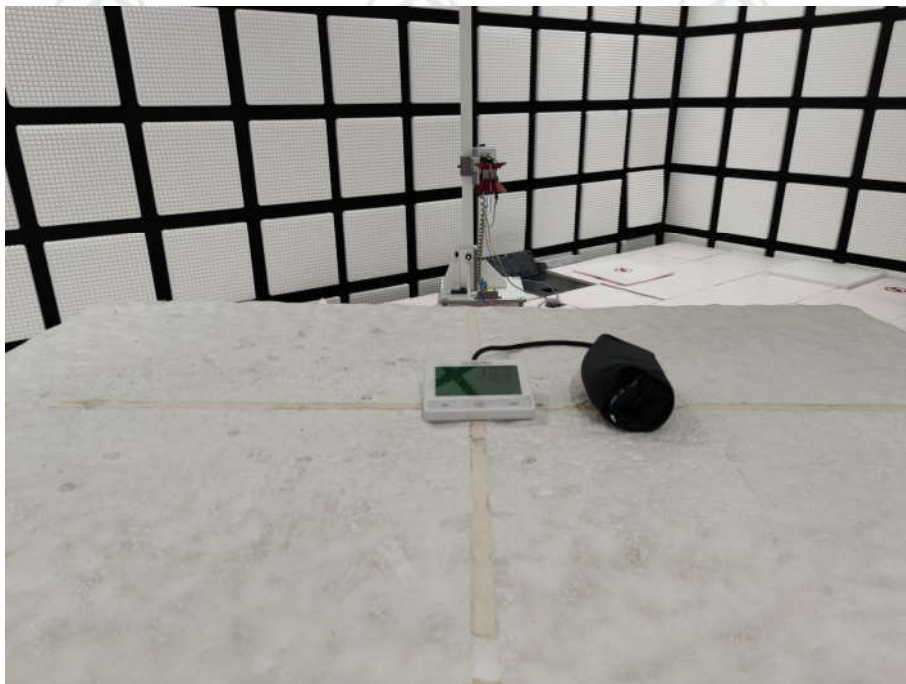

PHOTOGRAPHS OF TEST SETUP

Test model No.:DBP-6279B

Radiated spurious emission Test Setup-1(Below 1GHz)

Radiated spurious emission Test Setup-2(Above 1GHz)

Conducted Emissions Test Setup