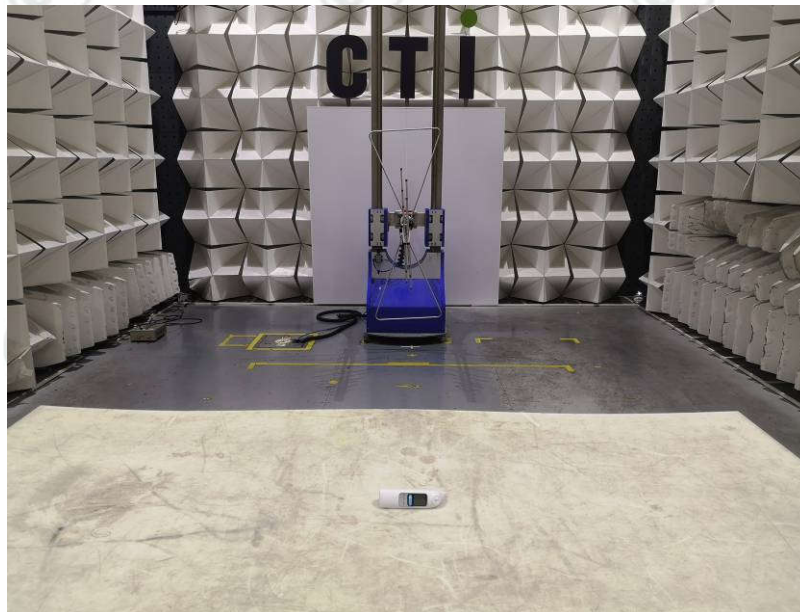

9 PHOTOGRAPHS OF TEST SETUP

Test model No.: DET-1015b

Radiated spurious emission Test Setup-1(Below 30MHz)

Radiated spurious emission Test Setup-2(Below 1GHz)

Radiated spurious emission Test Setup-3(Above 1GHz)