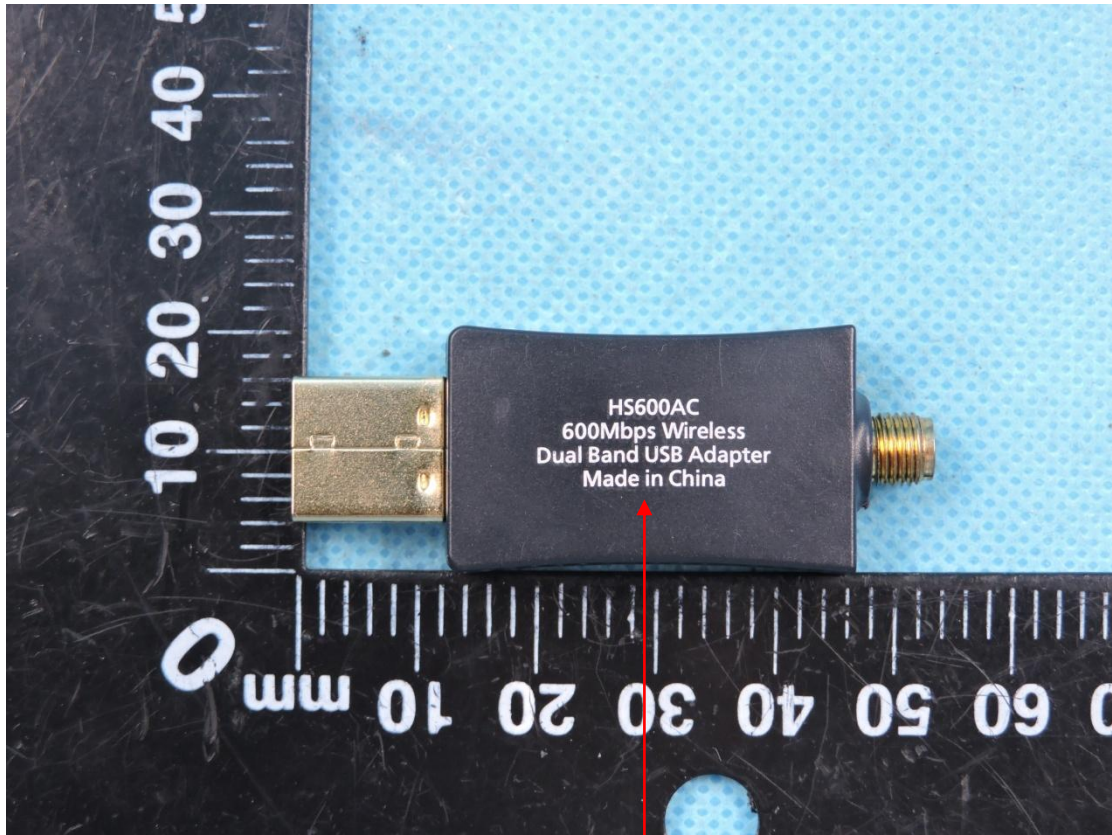

FCC Label

Wireless USB Adapter

Model name: HS600AC

FCC ID: 2AQVQHS600AC