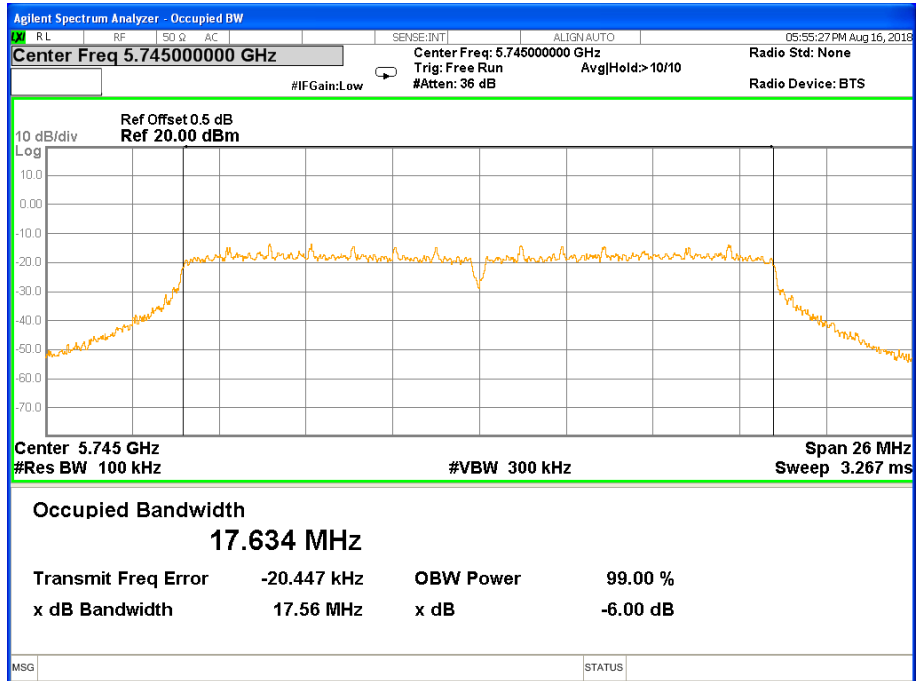

Band IV (5.725-5.850GHz) 802.11n(HT20) 6 dB Bandwidth
6 dB Bandwidth 802.11n(HT20) Channel 149