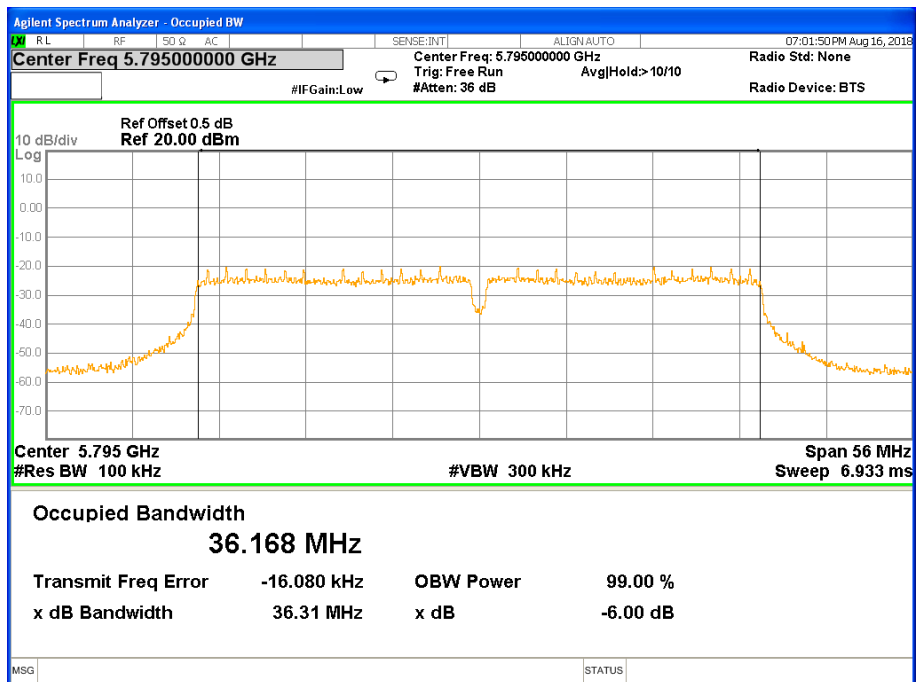

6 dB Bandwidth 802.11ac(HT20) Channel 165

Band IV (5.725-5.850GHz) 802.11ac(HT40) 6 dB Bandwidth

6 dB Bandwidth 802.11ac(HT40) Channel 151

6 dB Bandwidth 802.11ac(HT40) Channel 159

Band IV (5.725-5.850GHz) 802.11ac(HT80) 6 dB Bandwidth 6 dB Bandwidth 802.11ac(HT80) Channel 155