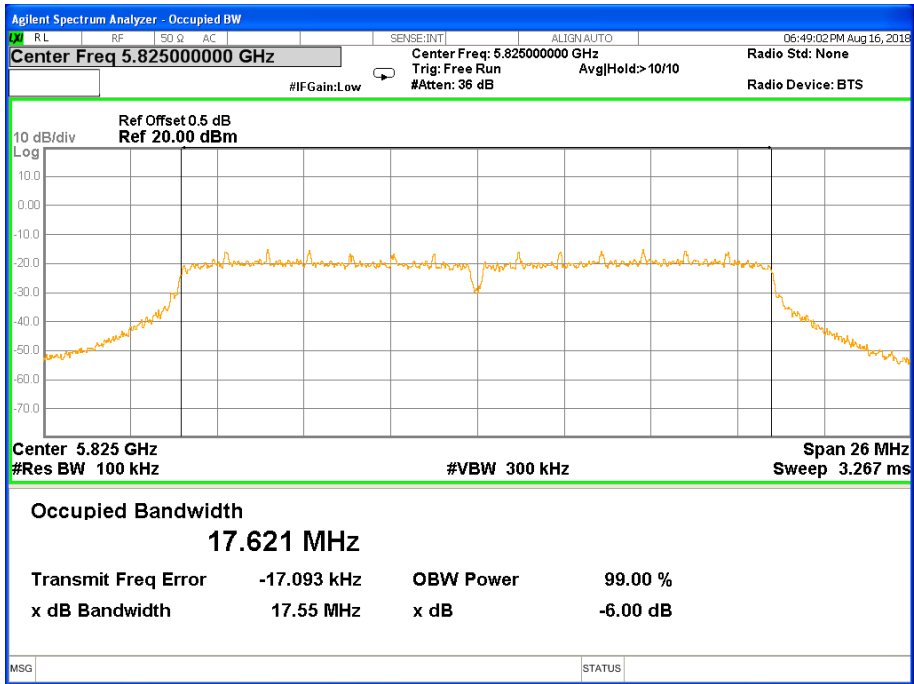

6 dB Bandwidth 802.11ac(HT20) Channel 165