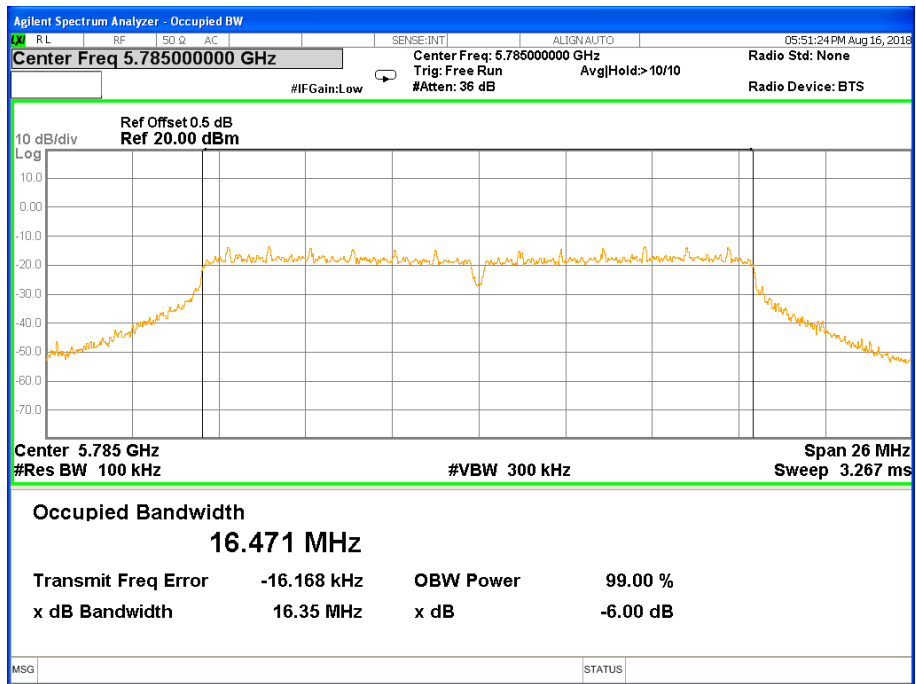

6 dB Bandwidth 802.11a Channel 157