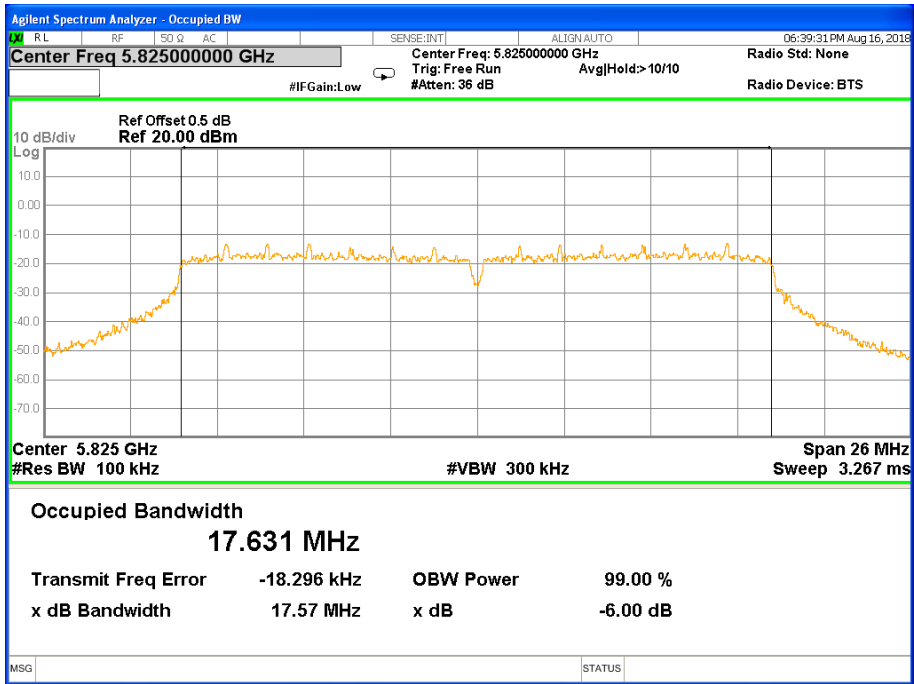

Band IV (5.725-5.850GHz) 802.11n(HT20) 6 dB Bandwidth
6 dB Bandwidth 802.11n(HT20) Channel 149

6 dB Bandwidth 802.11n(HT20) Channel 157

6 dB Bandwidth 802.11n(HT20) Channel 165

Band IV (5.725-5.850GHz) 802.11n(HT40) 6 dB Bandwidth