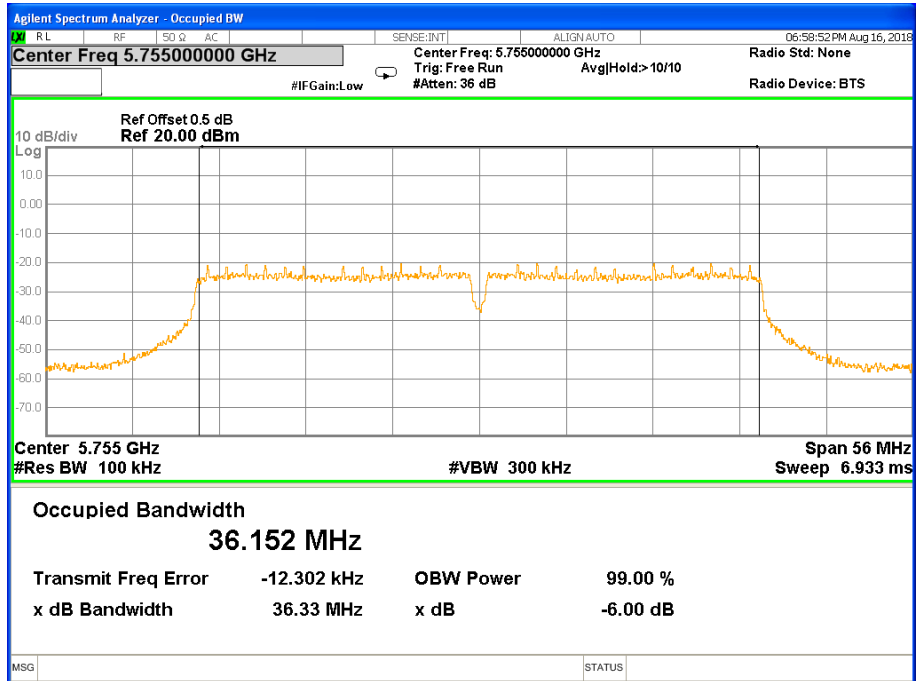

Band IV (5.725-5.850GHz) 802.11ac(HT40) 6 dB Bandwidth

6 dB Bandwidth 802.11ac(HT40) Channel 151