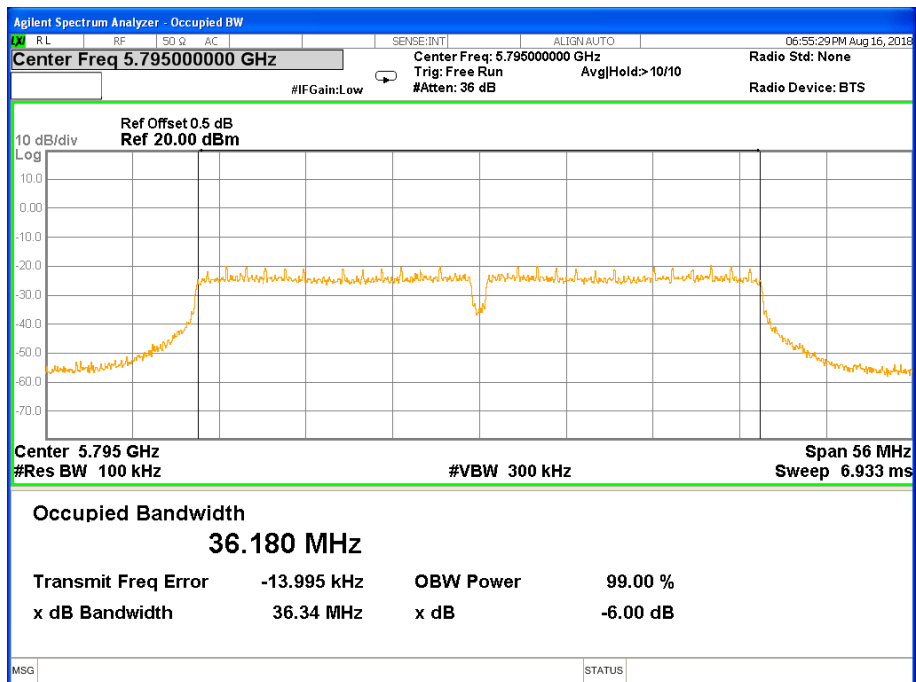

6 dB Bandwidth 802.11n(HT40) Channel 159