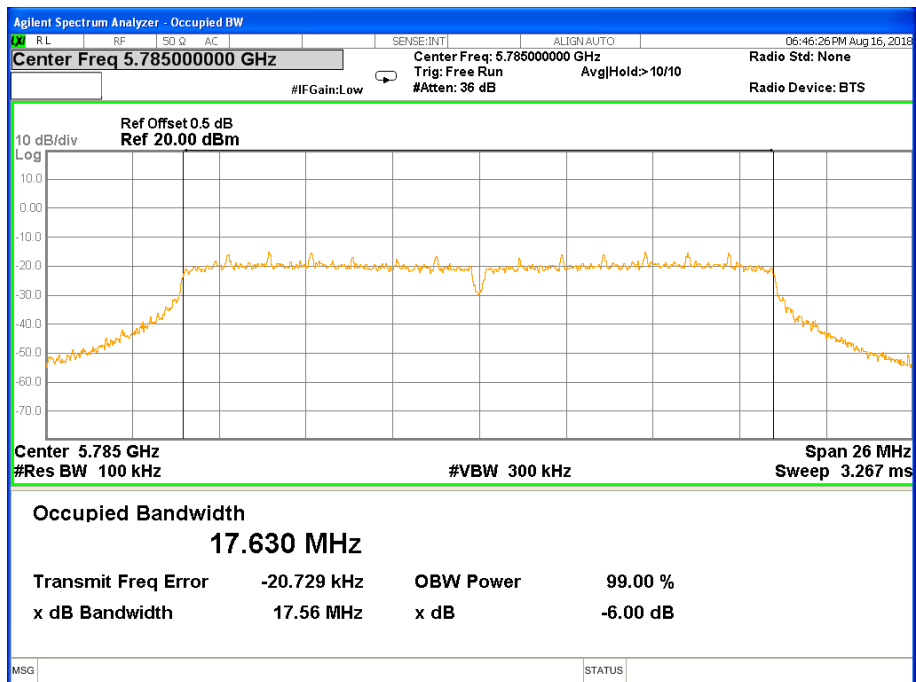

6 dB Bandwidth 802.11n(HT40) Channel 151

6 dB Bandwidth 802.11n(HT40) Channel 159

Band IV (5.725-5.850GHz) 802.11ac(HT20) 6 dB Bandwidth

6 dB Bandwidth 802.11ac(HT20) Channel 149

6 dB Bandwidth 802.11ac(HT20) Channel 157