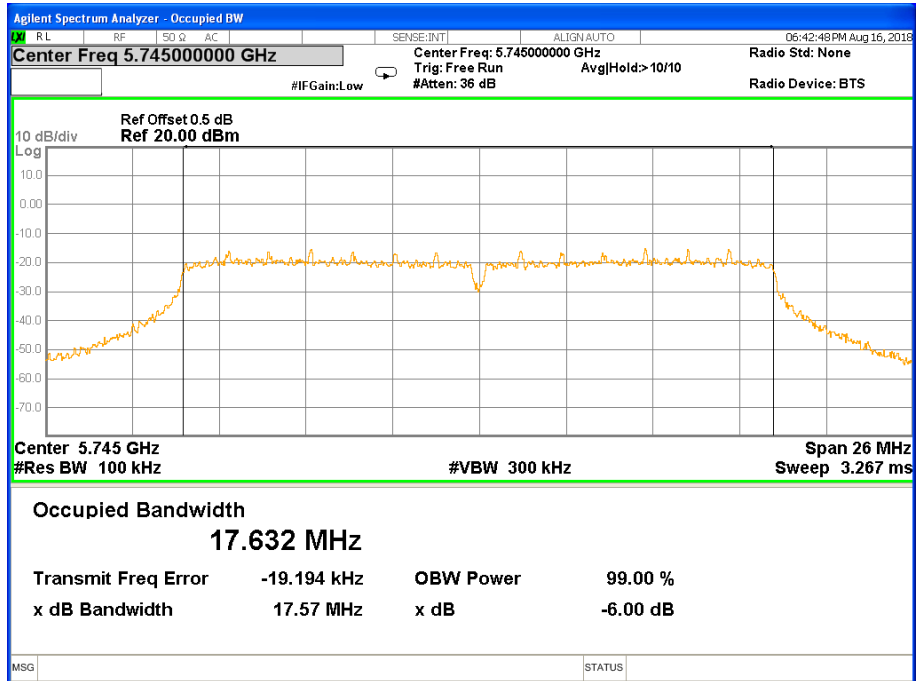

6 dB Bandwidth 802.11n(HT40) Channel 151

6 dB Bandwidth 802.11n(HT40) Channel 159

Band IV (5.725-5.850GHz) 802.11ac(HT20) 6 dB Bandwidth

6 dB Bandwidth 802.11ac(HT20) Channel 149

6 dB Bandwidth 802.11ac(HT20) Channel 157