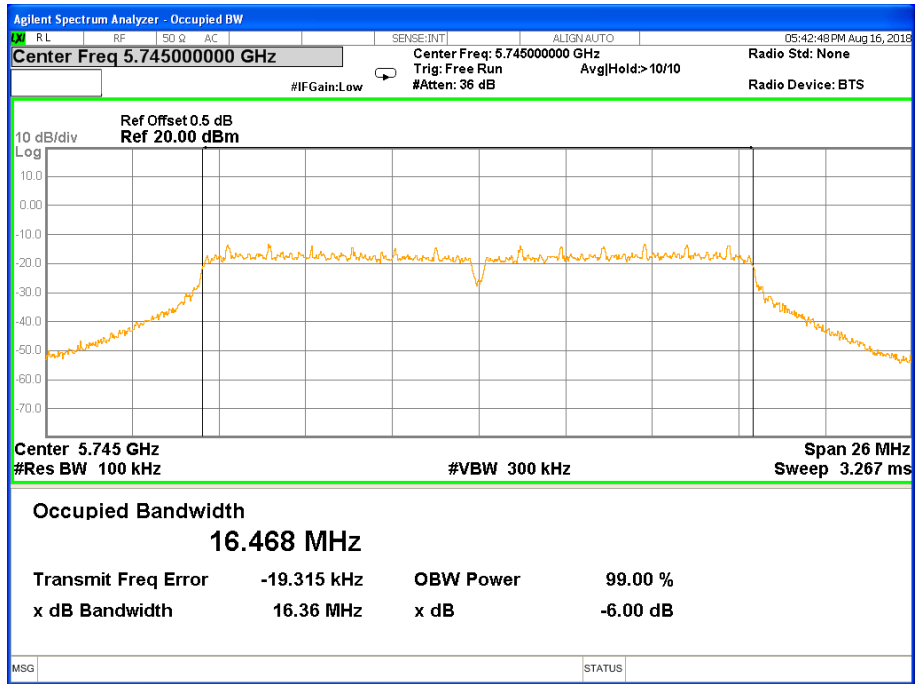

Band IV (5.725-5.850GHz) 802.11a, 6 dB Bandwidth 6 dB Bandwidth 802.11a Channel 149