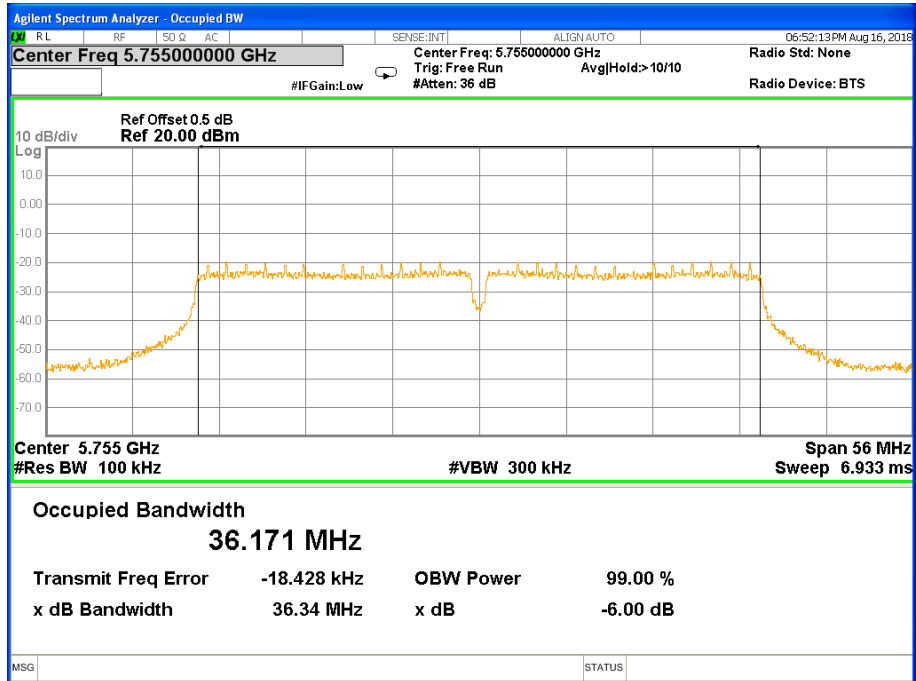

Band IV (5.725-5.850GHz) 802.11n(HT40) 6 dB Bandwidth

6 dB Bandwidth 802.11n(HT40) Channel 151