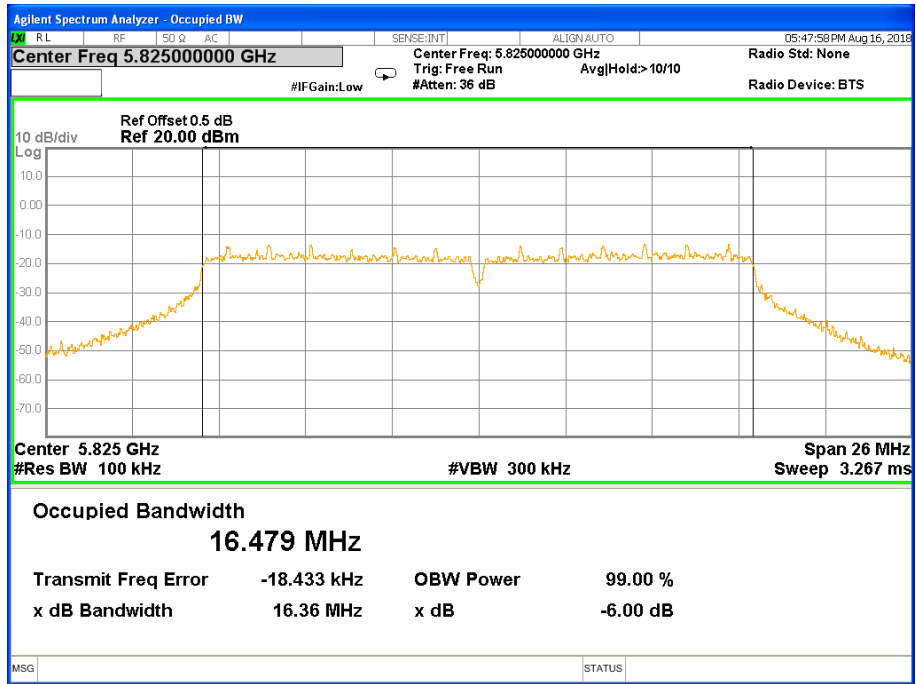

Note: N/A, 26 db bandwidth measurement limit only embodied in the report

Band IV (5.725-5.850GHz) 802.11a, 6 dB Bandwidth 6 dB Bandwidth 802.11a Channel 149

6 dB Bandwidth 802.11a Channel 157

6 dB Bandwidth 802.11a Channel 165