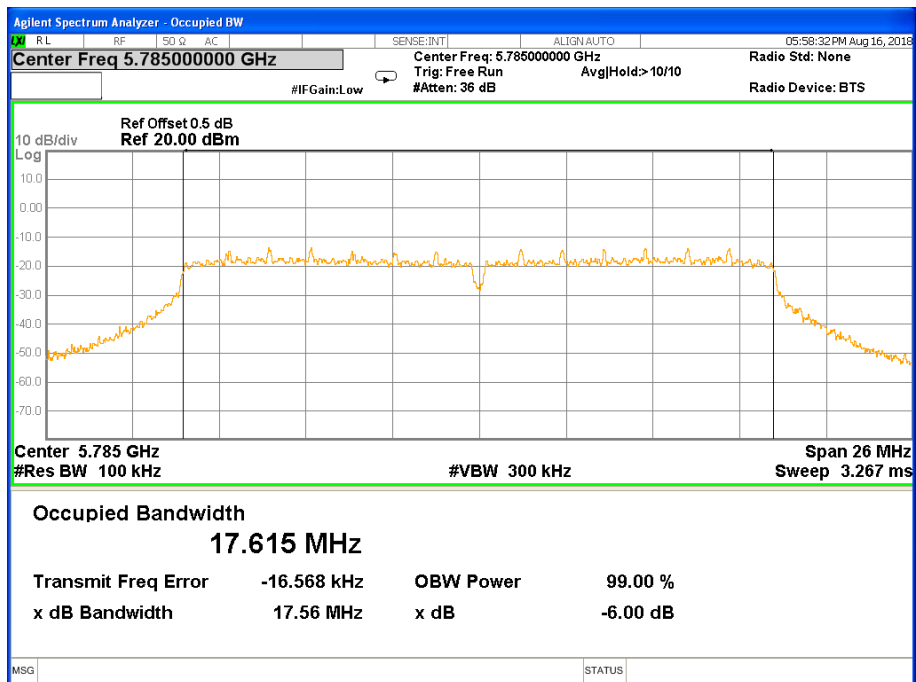

6 dB Bandwidth 802.11n(HT20) Channel 157