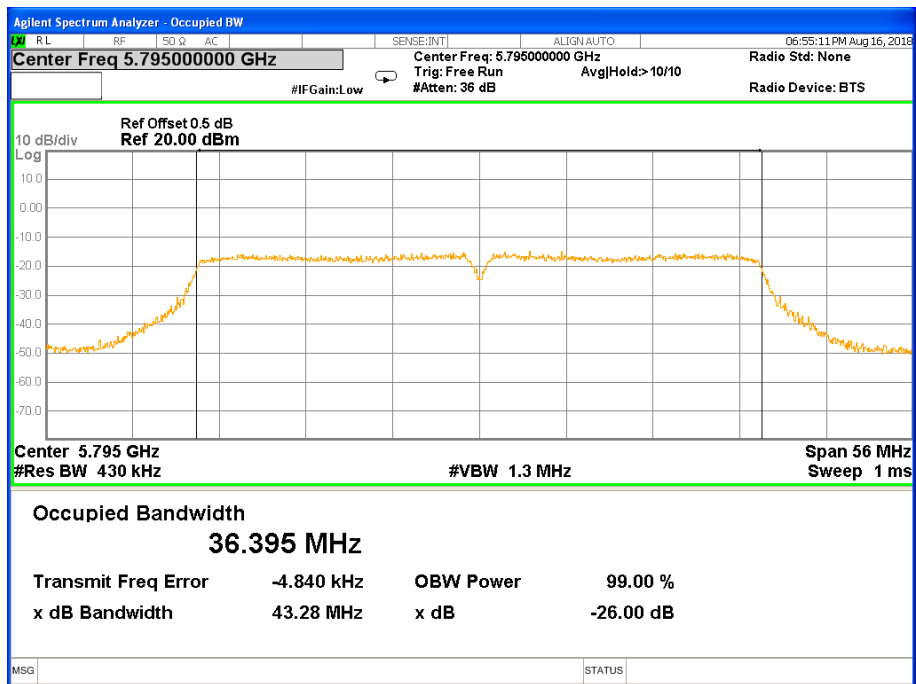

26 dB &99% Bandwidth 802.11n(HT20) Channel 165

Band IV (5.725-5.850GHz) 802.11n(HT40) 26 dB &99% Bandwidth 26 dB &99% Bandwidth 802.11n(HT40) Channel 151

26 dB &99% Bandwidth 802.11n(HT40) Channel 159

Band IV (5.725-5.850GHz) 802.11ac(HT20) 26 dB &99% Bandwidth 26 dB &99% Bandwidth 802.11ac(HT20) Channel 149