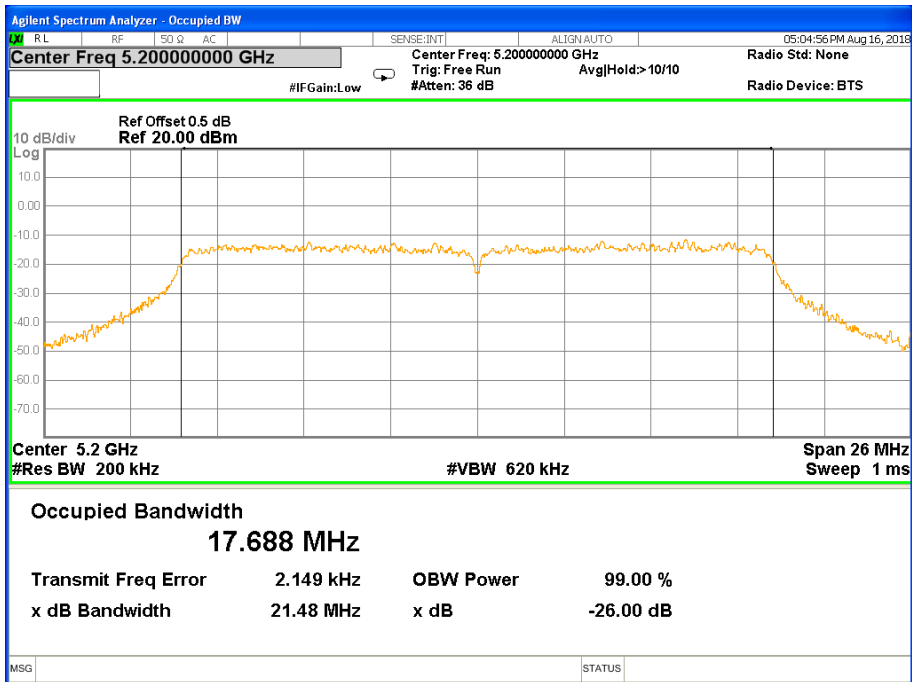

26 dB &99% Bandwidth 802.11a Channel 40

26 dB & 99% Bandwidth 802.11a Channel 48

Band I (5.150-5.250GHz) 802.11n(HT20) 26 dB &99% Bandwidth
26 dB &99% Bandwidth 802.11n(HT20) Channel 36

26 dB &99% Bandwidth 802.11n(HT20) Channel 40