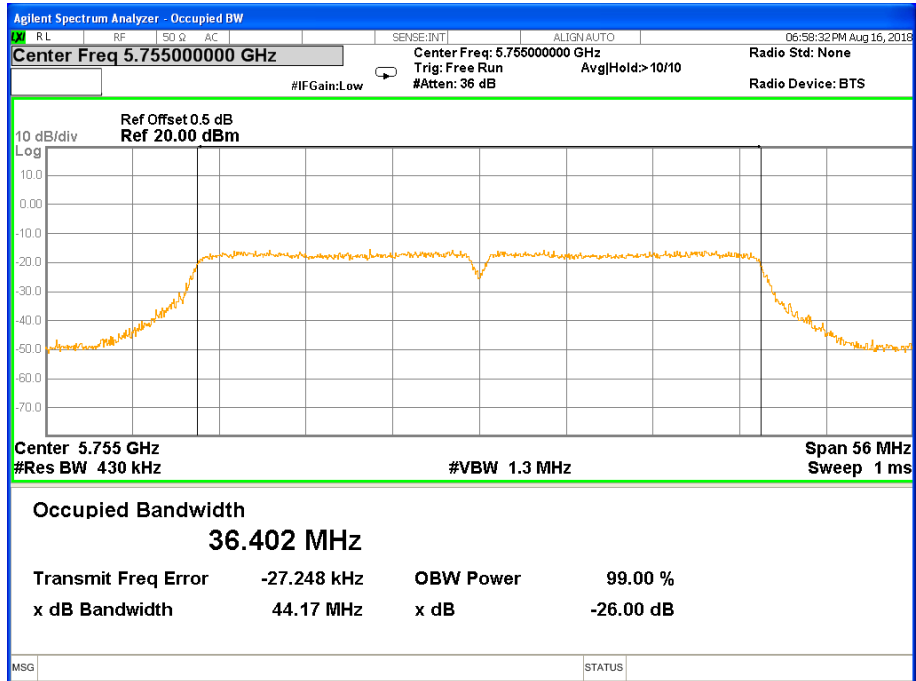

26 dB &99% Bandwidth 802.11ac(HT20) Channel 157

26 dB & 99% Bandwidth 802.11ac(HT20) Channel 165

Band IV (5.725-5.850GHz) 802.11ac(HT40) 26 dB &99% Bandwidth 26 dB &99% Bandwidth 802.11ac(HT40) Channel 151