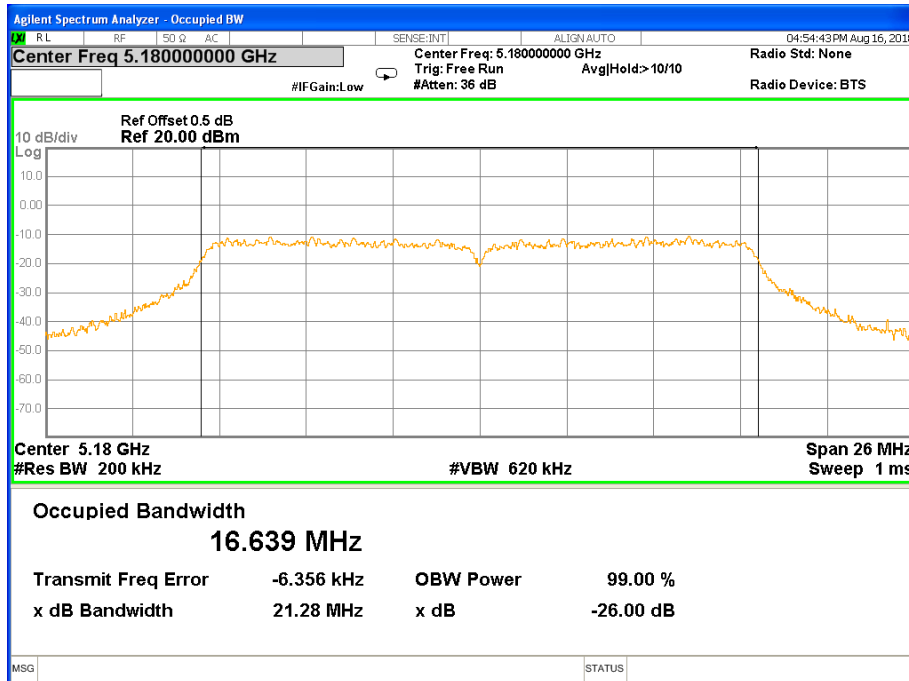

Band I (5.150-5.250GHz) 802.11a 26 dB &99% Bandwidth 26 dB &99% Bandwidth 802.11a Channel 36