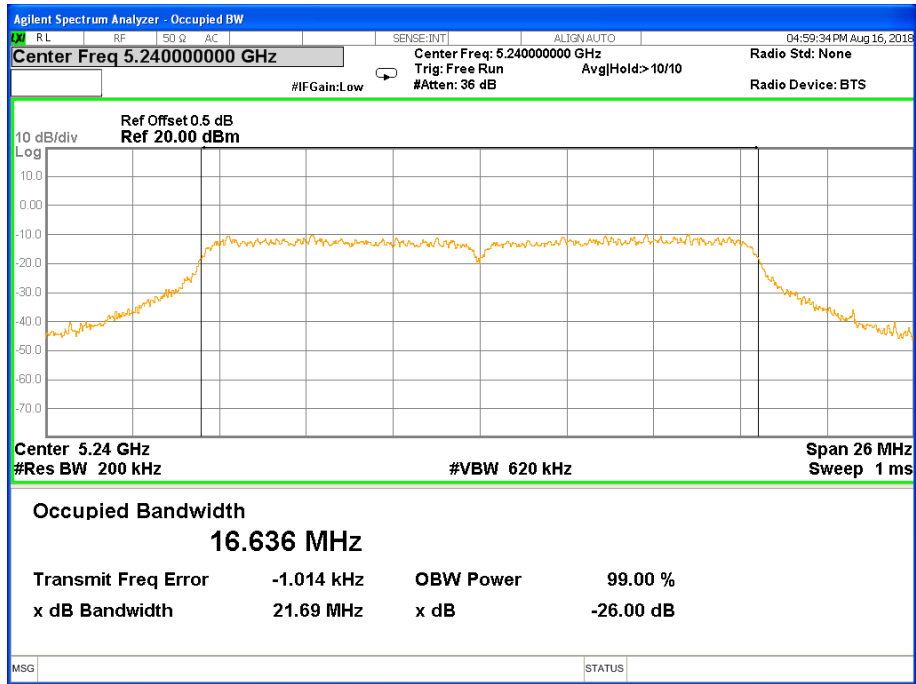

26 dB & 99% Bandwidth 802.11a Channel 48