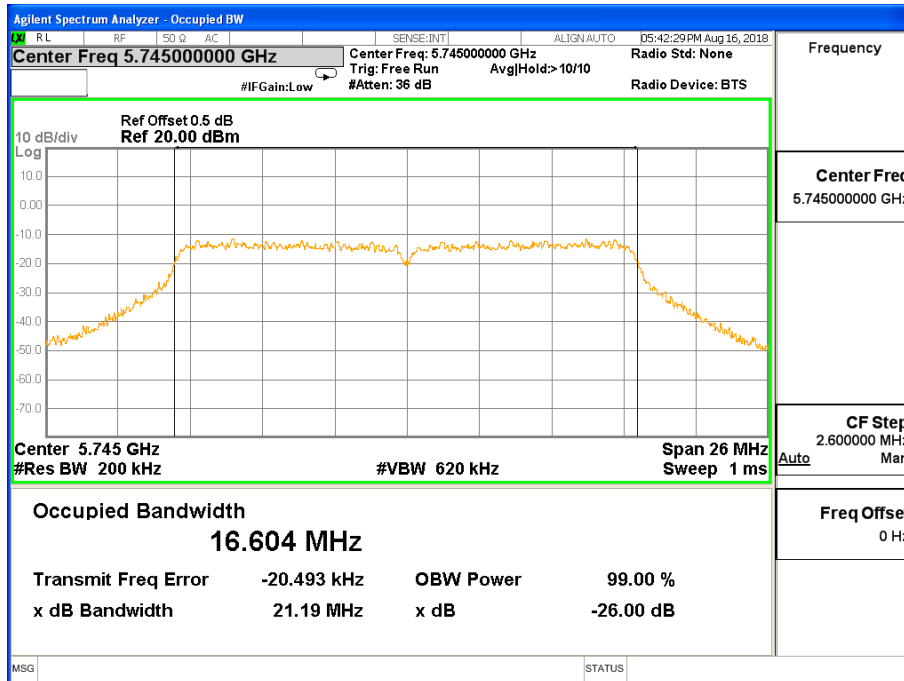

Band IV (5.725-5.850GHz) 802.11a, 26 dB &99% Bandwidth 26 dB &99% Bandwidth 802.11a Channel 149