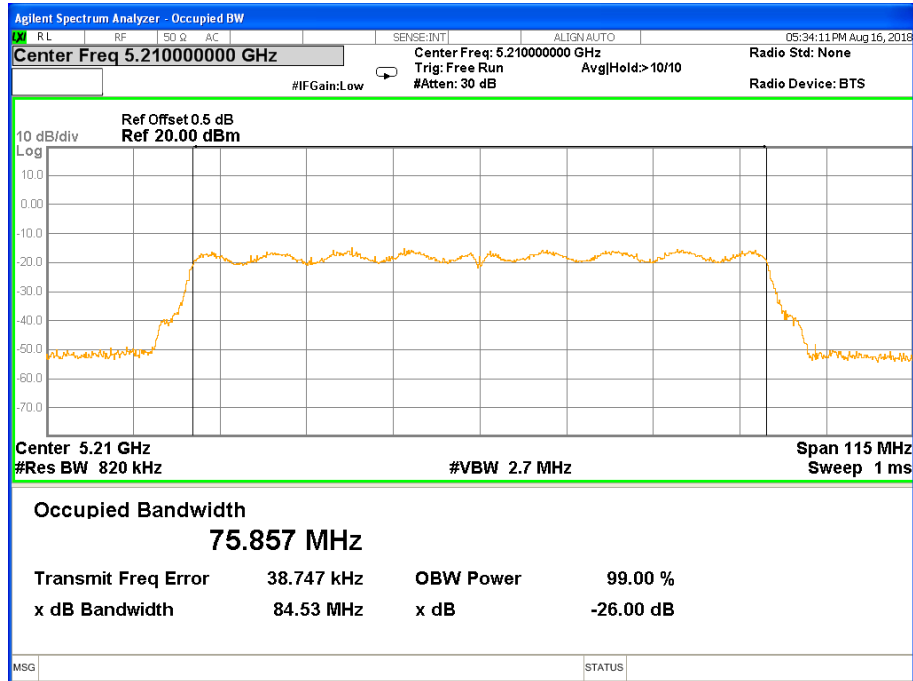

Band I (5.150-5.250GHz) 802.11n(HT40) 26 dB &99% Bandwidth
26 dB &99% Bandwidth 802.11ac(HT80) Channel 42