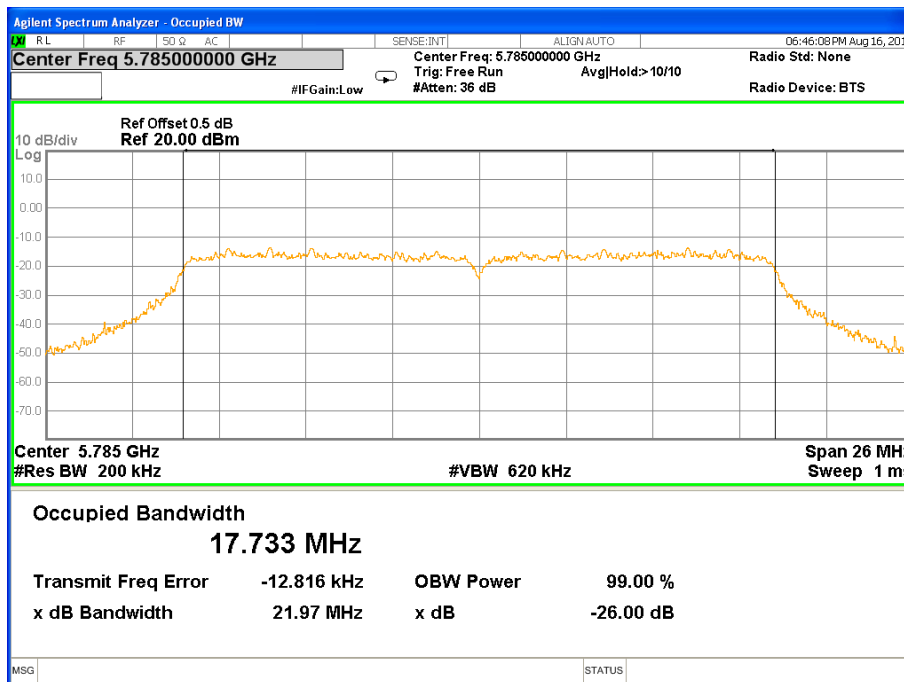

26 dB &99% Bandwidth 802.11ac(HT20) Channel 157