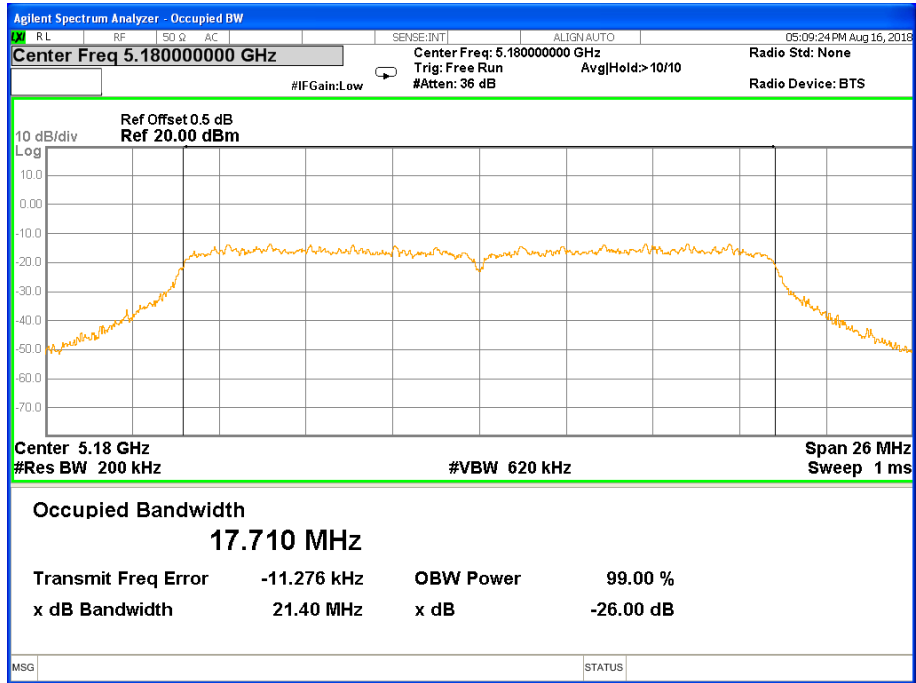

26 dB & 99% Bandwidth 802.11n(HT20) Channel 48

Band I (5.150-5.250GHz) 802.11n(HT40) 26 dB &99% Bandwidth 26 dB &99% Bandwidth 802.11n(HT40) Channel 38

26 dB &99% Bandwidth 802.11n(HT40) Channel 46

Band I (5.150-5.250GHz) 802.11ac(HT20) 26 dB &99% Bandwidth 26 dB &99% Bandwidth 802.11ac(HT20) Channel 36