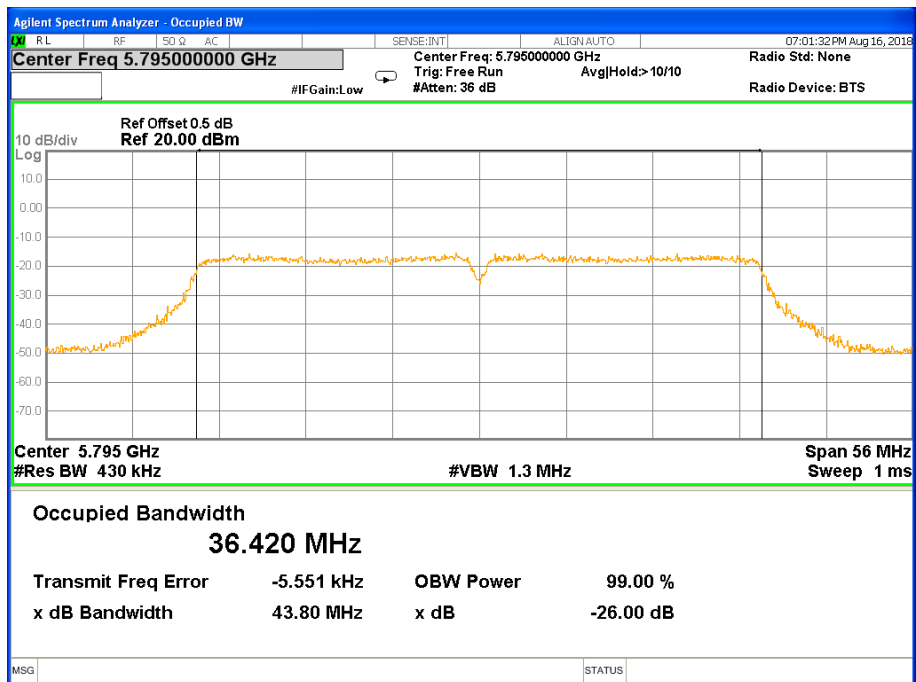

26 dB &99% Bandwidth 802.11ac(HT40) Channel 159