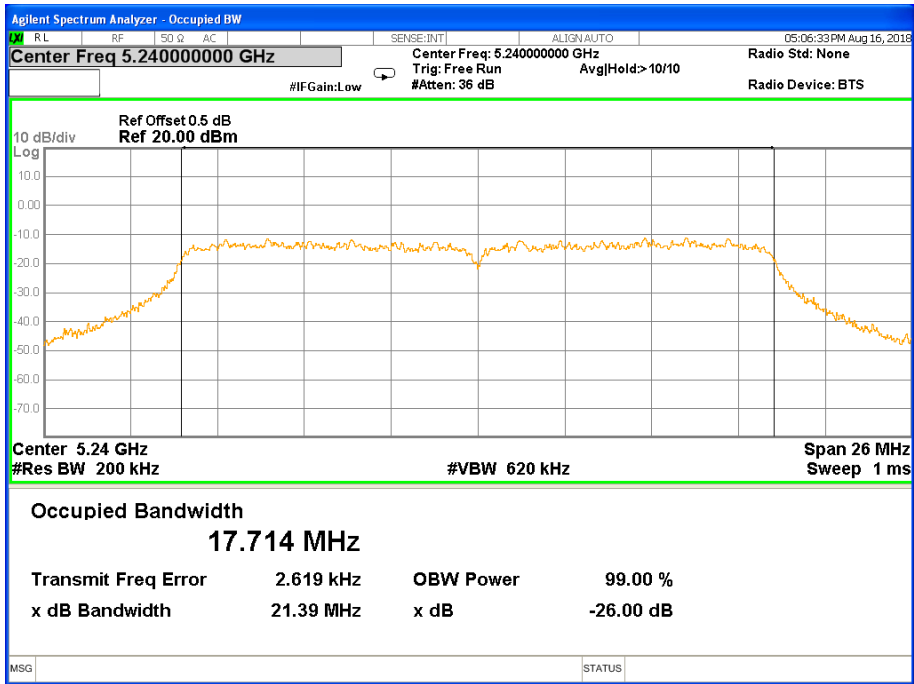

26 dB & 99% Bandwidth 802.11n(HT20) Channel 48