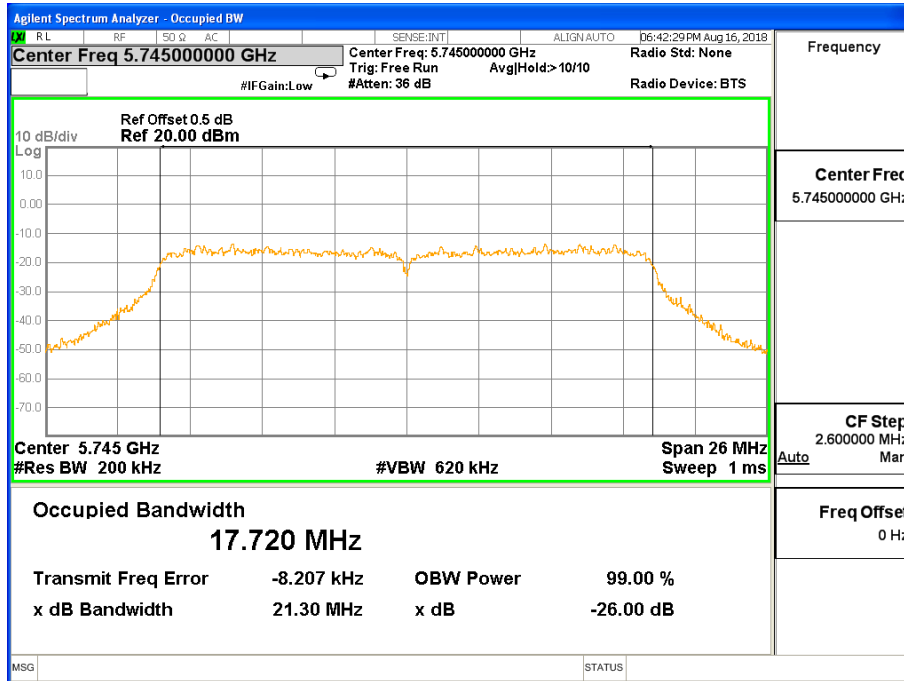

26 dB &99% Bandwidth 802.11n(HT20) Channel 165

Band IV (5.725-5.850GHz) 802.11n(HT40) 26 dB &99% Bandwidth 26 dB &99% Bandwidth 802.11n(HT40) Channel 151

26 dB &99% Bandwidth 802.11n(HT40) Channel 159

Band IV (5.725-5.850GHz) 802.11ac(HT20) 26 dB &99% Bandwidth 26 dB &99% Bandwidth 802.11ac(HT20) Channel 149