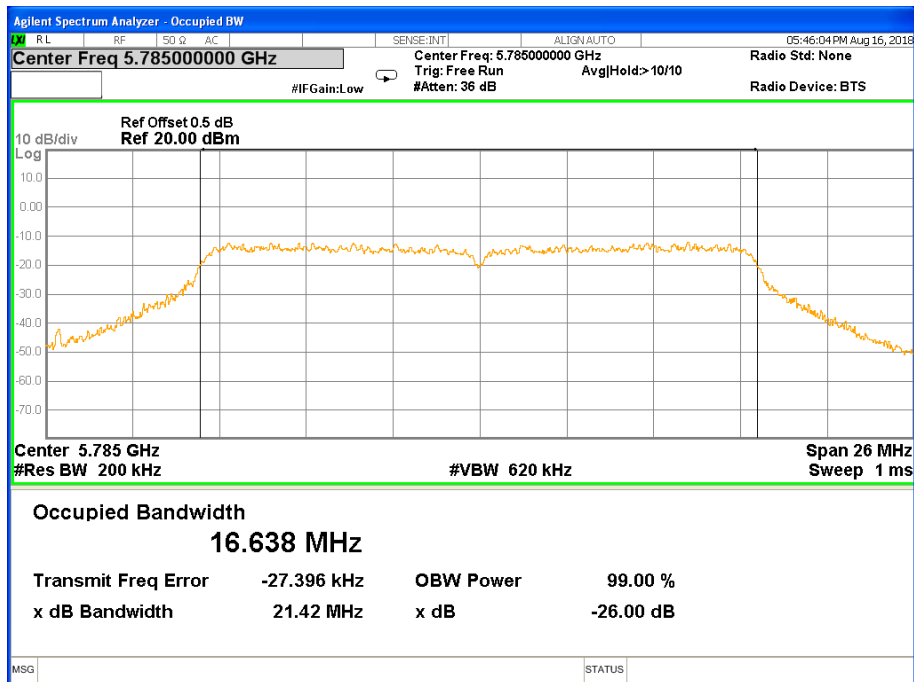

26 dB &99% Bandwidth 802.11a Channel 157