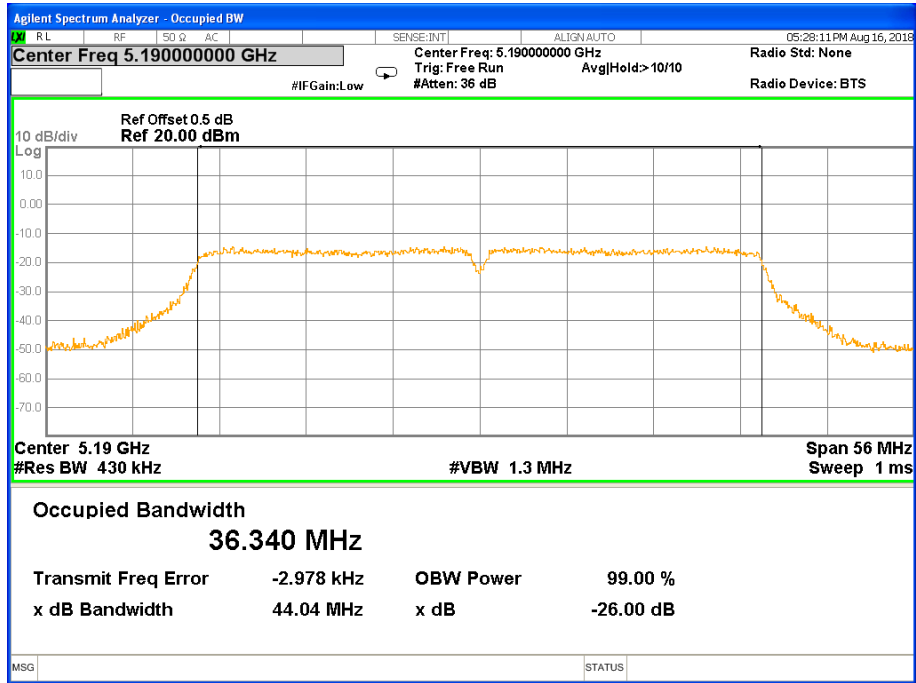

26 dB &99% Bandwidth 802.11ac(HT20) Channel 40

26 dB & 99% Bandwidth 802.11ac(HT20) Channel 48

Band I (5.150-5.250GHz) 802.11n(HT40) 26 dB &99% Bandwidth
26 dB &99% Bandwidth 802.11ac(HT40) Channel 38

26 dB &99% Bandwidth 802.11ac(HT40) Channel 46