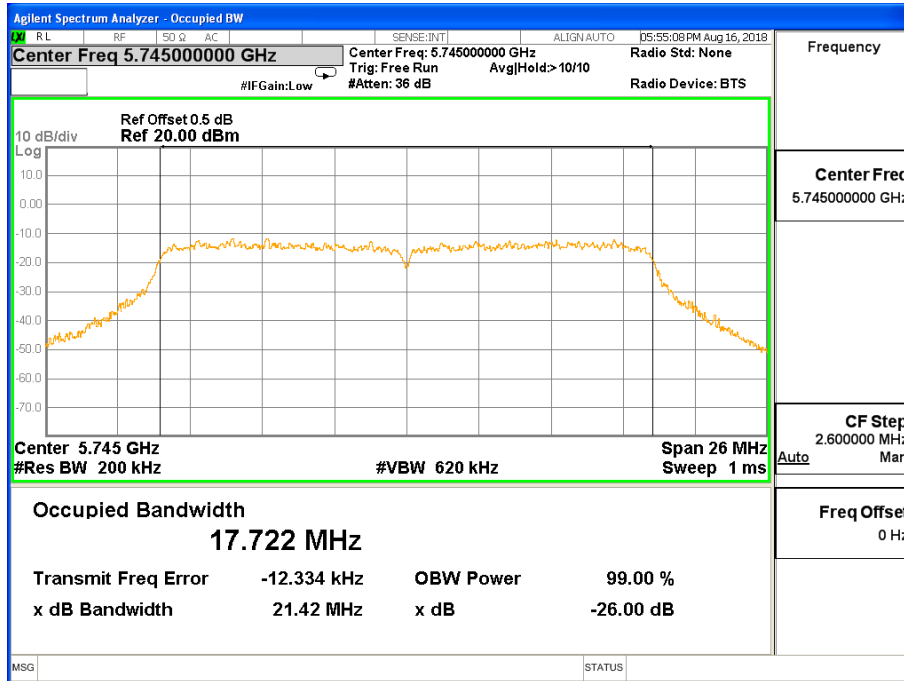

26 dB &99% Bandwidth 802.11a Channel 157

26 dB &99% Bandwidth 802.11a Channel 165

Band IV (5.725-5.850GHz) 802.11n(HT20) 26 dB &99% Bandwidth
26 dB &99% Bandwidth 802.11n(HT20) Channel 149

26 dB &99% Bandwidth 802.11n(HT20) Channel 157