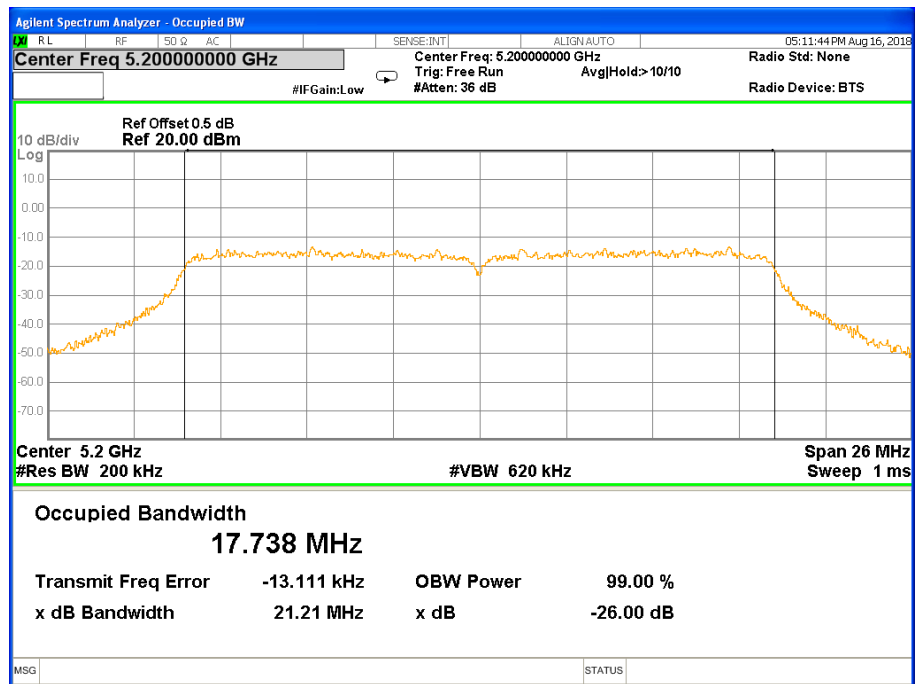

26 dB &99% Bandwidth 802.11ac(HT20) Channel 40