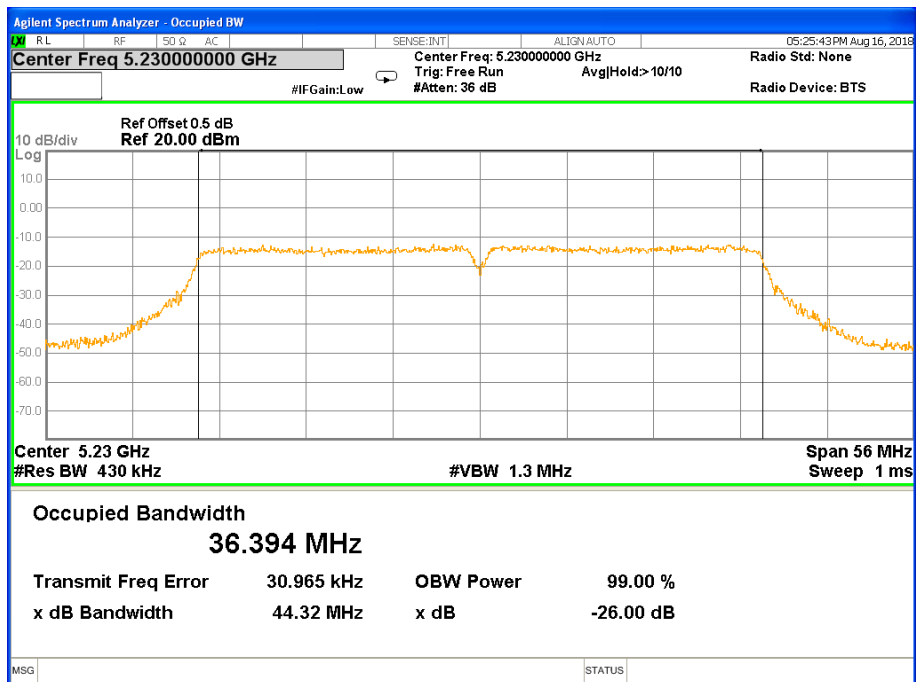

26 dB & 99% Bandwidth 802.11n(HT20) Channel 48

Band I (5.150-5.250GHz) 802.11n(HT40) 26 dB &99% Bandwidth 26 dB &99% Bandwidth 802.11n(HT40) Channel 38

26 dB &99% Bandwidth 802.11n(HT40) Channel 46

Band I (5.150-5.250GHz) 802.11ac(HT20) 26 dB &99% Bandwidth 26 dB &99% Bandwidth 802.11ac(HT20) Channel 36