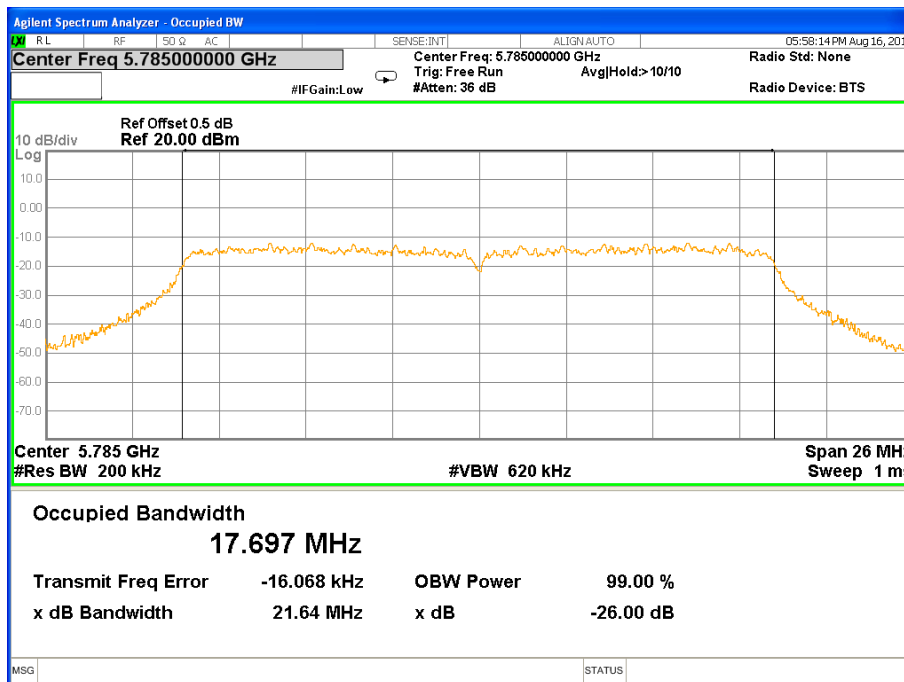

26 dB &99% Bandwidth 802.11a Channel 157

26 dB &99% Bandwidth 802.11a Channel 165

Band IV (5.725-5.850GHz) 802.11n(HT20) 26 dB &99% Bandwidth
26 dB &99% Bandwidth 802.11n(HT20) Channel 149

26 dB &99% Bandwidth 802.11n(HT20) Channel 157