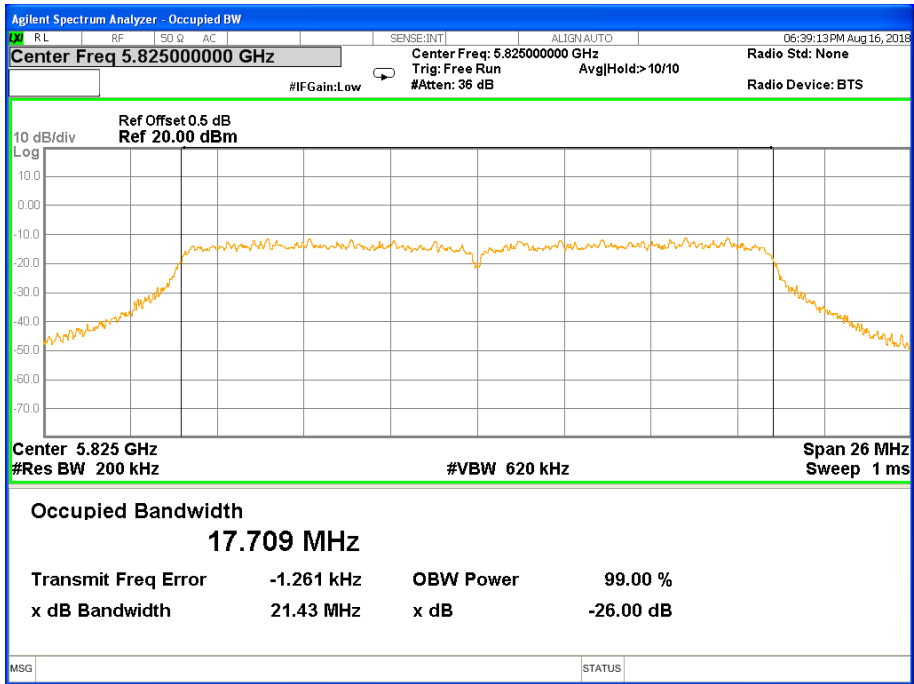

26 dB &99% Bandwidth 802.11n(HT20) Channel 165