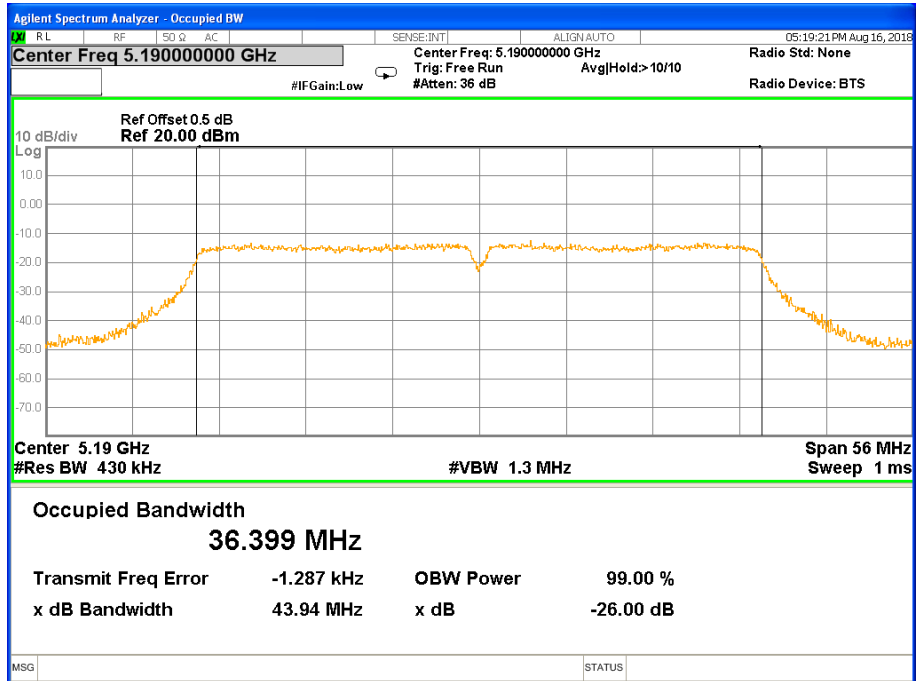

Band I (5.150-5.250GHz) 802.11n(HT40) 26 dB &99% Bandwidth 26 dB &99% Bandwidth 802.11n(HT40) Channel 38