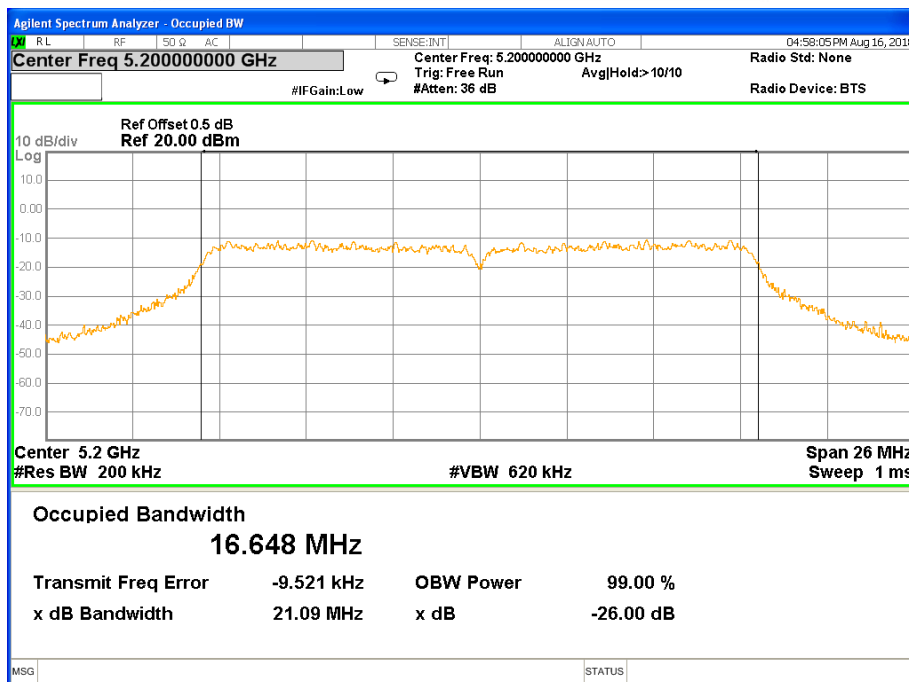

26 dB &99% Bandwidth 802.11a Channel 40