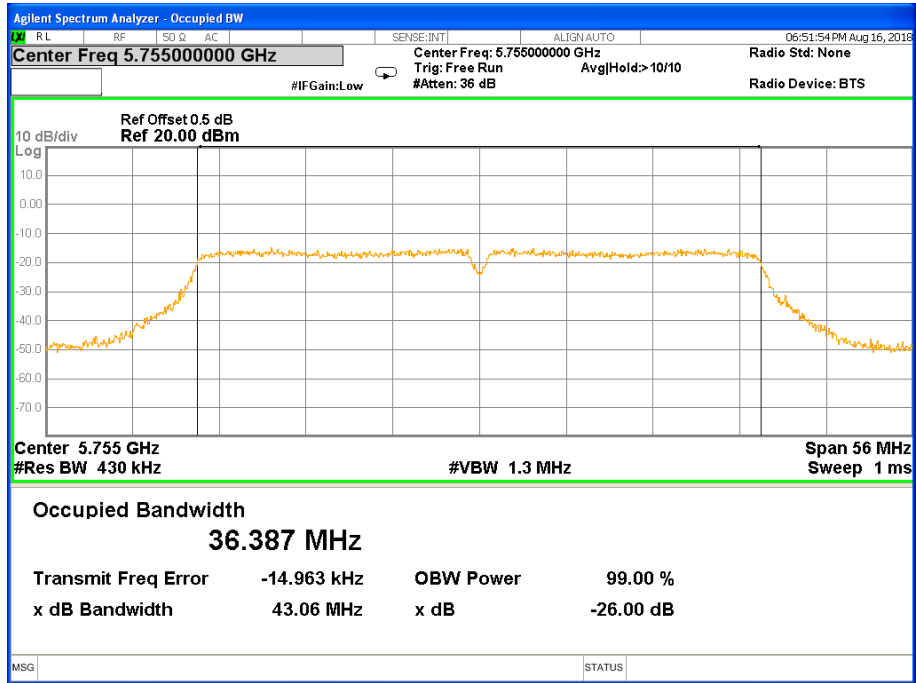

Band IV (5.725-5.850GHz) 802.11n(HT40) 26 dB &99% Bandwidth 26 dB &99% Bandwidth 802.11n(HT40) Channel 151