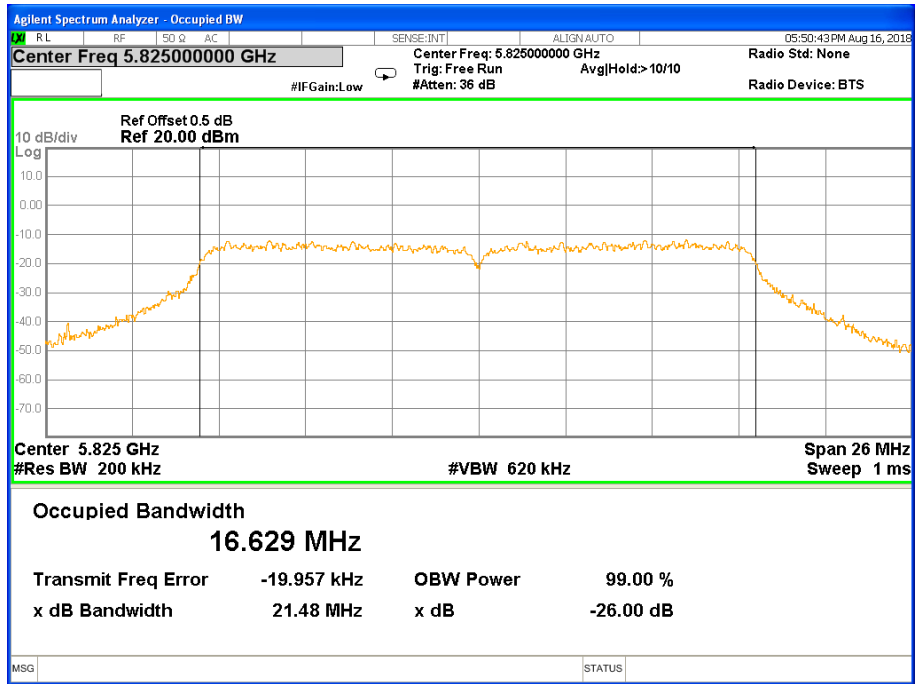

26 dB &99% Bandwidth 802.11a Channel 165