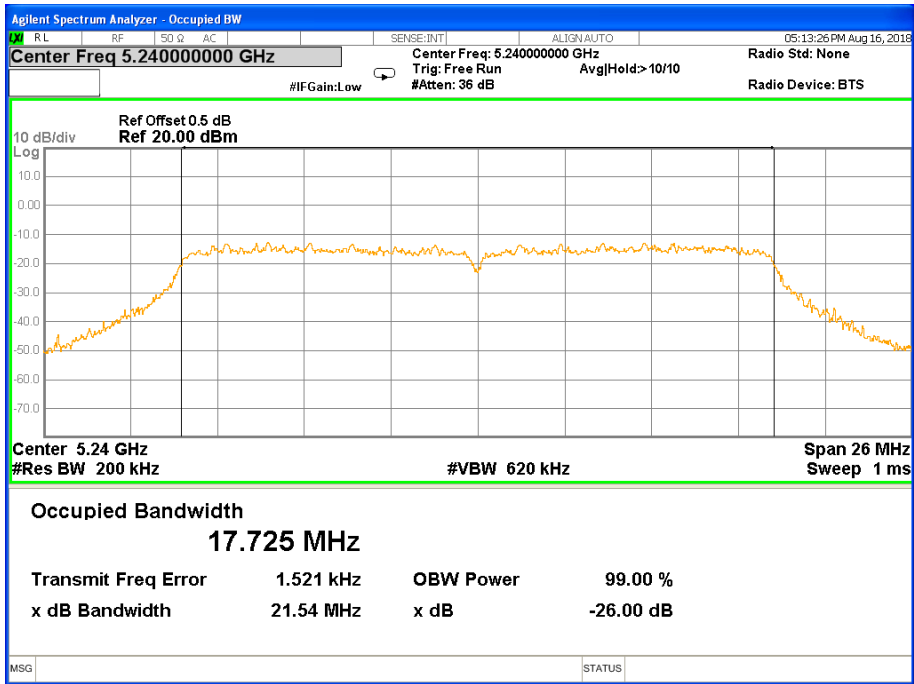

26 dB & 99% Bandwidth 802.11ac(HT20) Channel 48