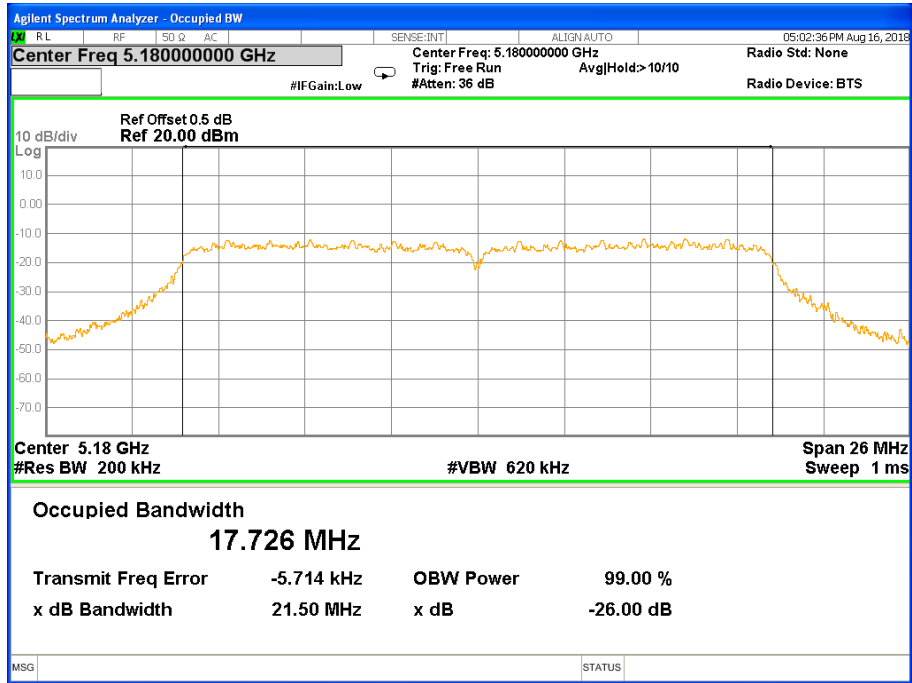

26 dB &99% Bandwidth 802.11a Channel 40

26 dB & 99% Bandwidth 802.11a Channel 48

Band I (5.150-5.250GHz) 802.11n(HT20) 26 dB &99% Bandwidth
26 dB &99% Bandwidth 802.11n(HT20) Channel 36

26 dB &99% Bandwidth 802.11n(HT20) Channel 40