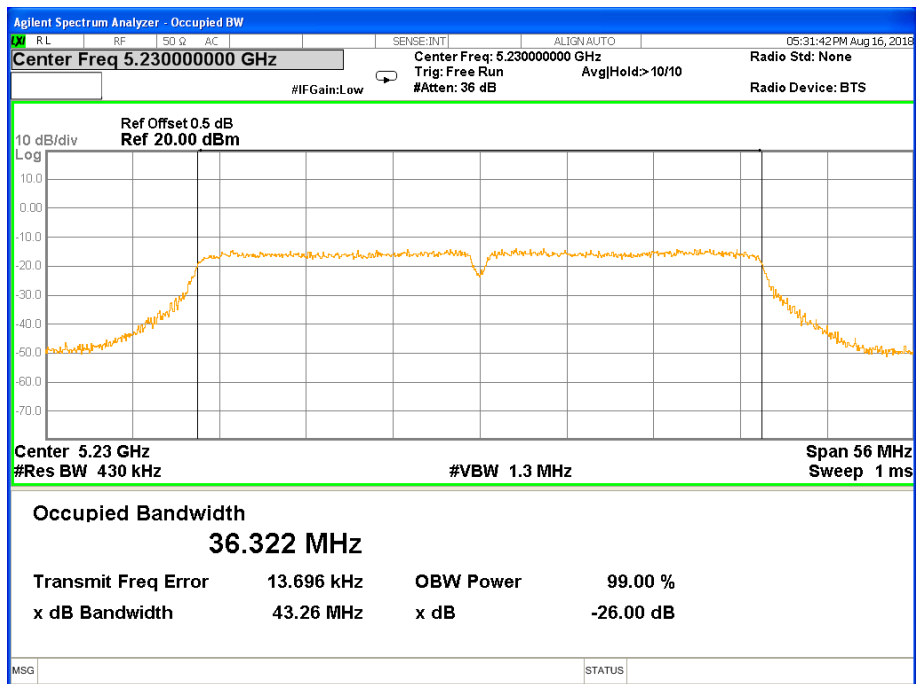

26 dB &99% Bandwidth 802.11ac(HT20) Channel 40

26 dB & 99% Bandwidth 802.11ac(HT20) Channel 48

Band I (5.150-5.250GHz) 802.11n(HT40) 26 dB &99% Bandwidth
26 dB &99% Bandwidth 802.11ac(HT40) Channel 38

26 dB &99% Bandwidth 802.11ac(HT40) Channel 46