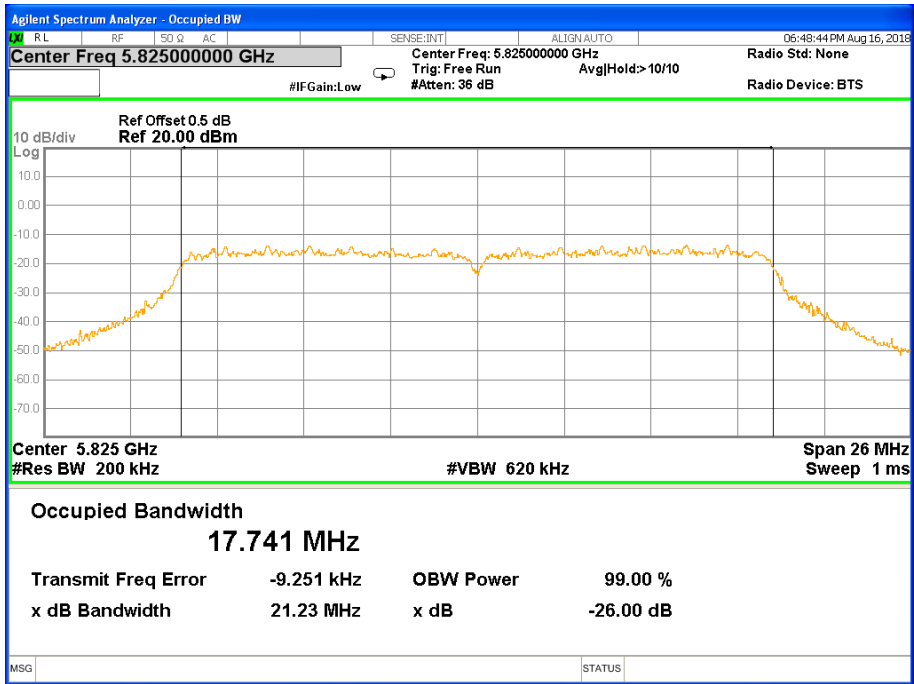

26 dB & 99% Bandwidth 802.11ac(HT20) Channel 165