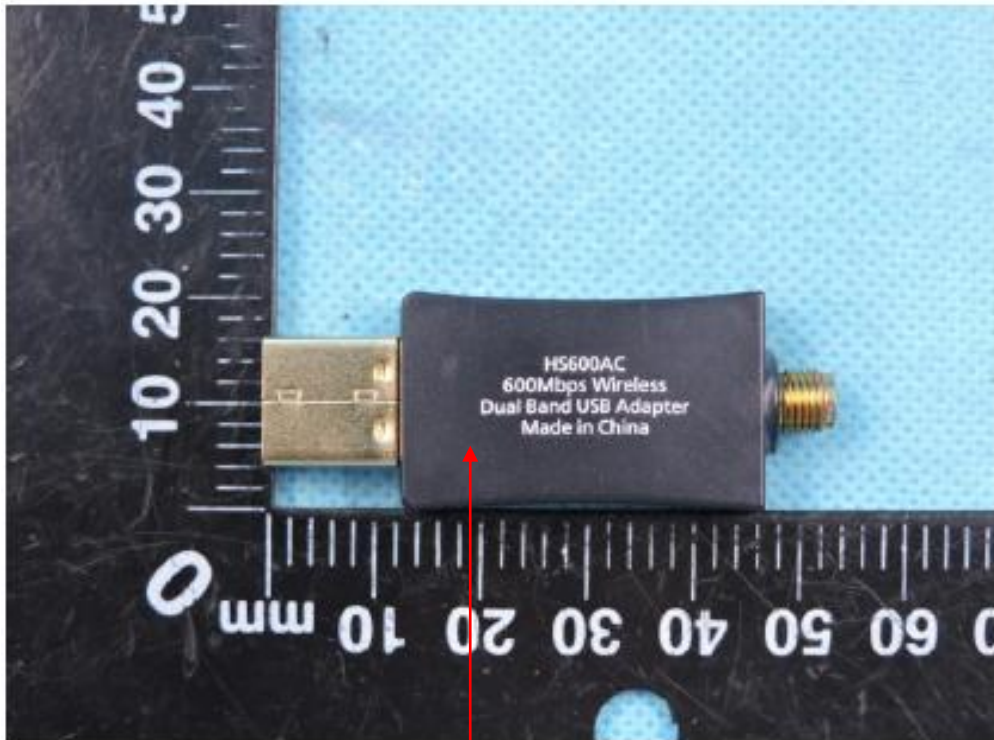

FCC Label

Wireless USB Adapter

Model name: HS242036T1

FCC ID: 2AQVQHS242036T1