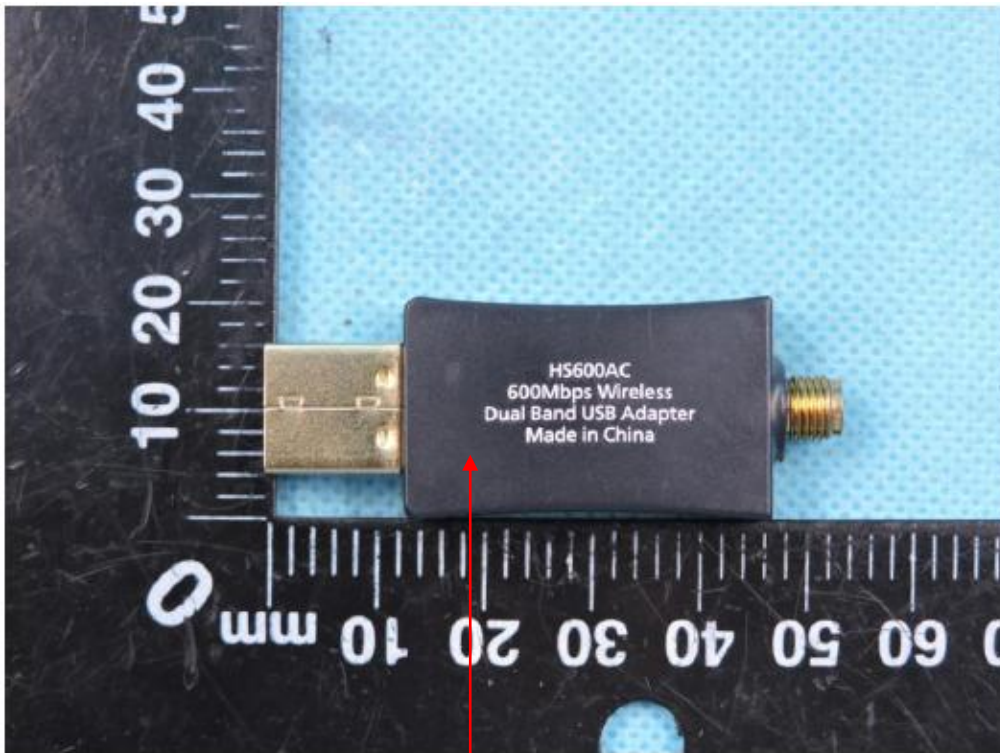

FCC Label

Wireless USB Adapter

Model name: HS2405X1

FCC ID: 2AQVQHS2405X1