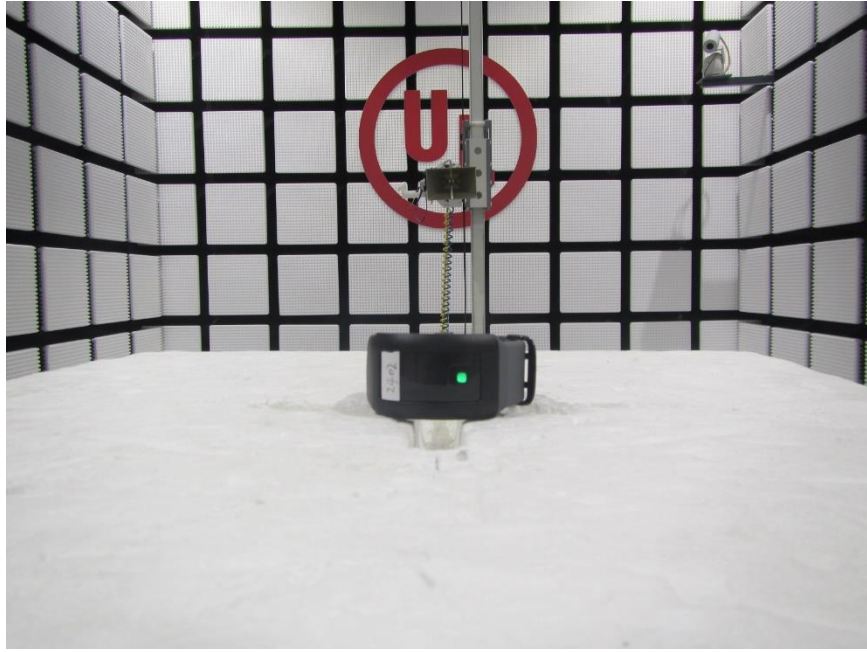

Appendix II

Setup Photographs

RADIATED RF MEASUREMENT SETUP (ABOVE 1 GHz)

MEASUREMENT POSITION (Y axis)

MEASUREMENT POSITION (Z axis)

RADIATED RF MEASUREMENT SETUP (30MHz~1GHz)

RADIATED RF MEASUREMENT SETUP (Below 30MHz)

AC POWER LINE CONDUCTED EMISSIONS