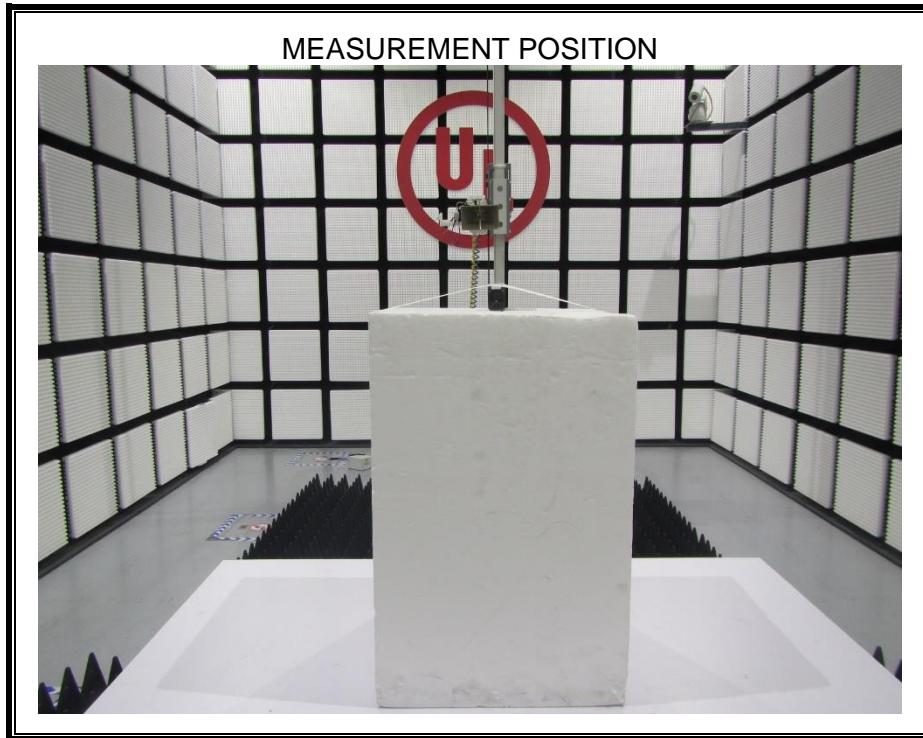

Appendix II

Setup Photographs

RADIATED RF MEASUREMENT SETUP (ABOVE 1 GHz)

MEASUREMENT POSITION (Y axis)

MEASUREMENT POSITION (Z axis)

RADIATED RF MEASUREMENT SETUP (30MHz~1GHz)

RADIATED RF MEASUREMENT SETUP (Below 30MHz)

AC POWER LINE CONDUCTED EMISSIONS