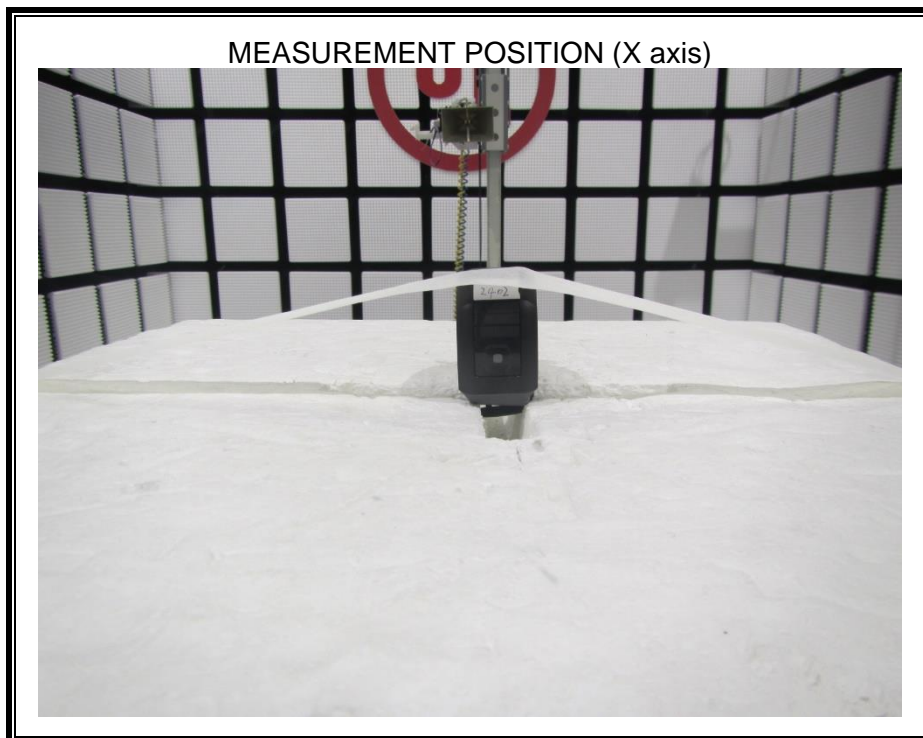

Appendix II

Setup Photographs

RADIATED RF MEASUREMENT SETUP (ABOVE 1 GHz)

MEASUREMENT POSITION (Y axis)

MEASUREMENT POSITION (Z axis)

RADIATED RF MEASUREMENT SETUP (30MHz~1GHz)

RADIATED RF MEASUREMENT SETUP (Below 30MHz)