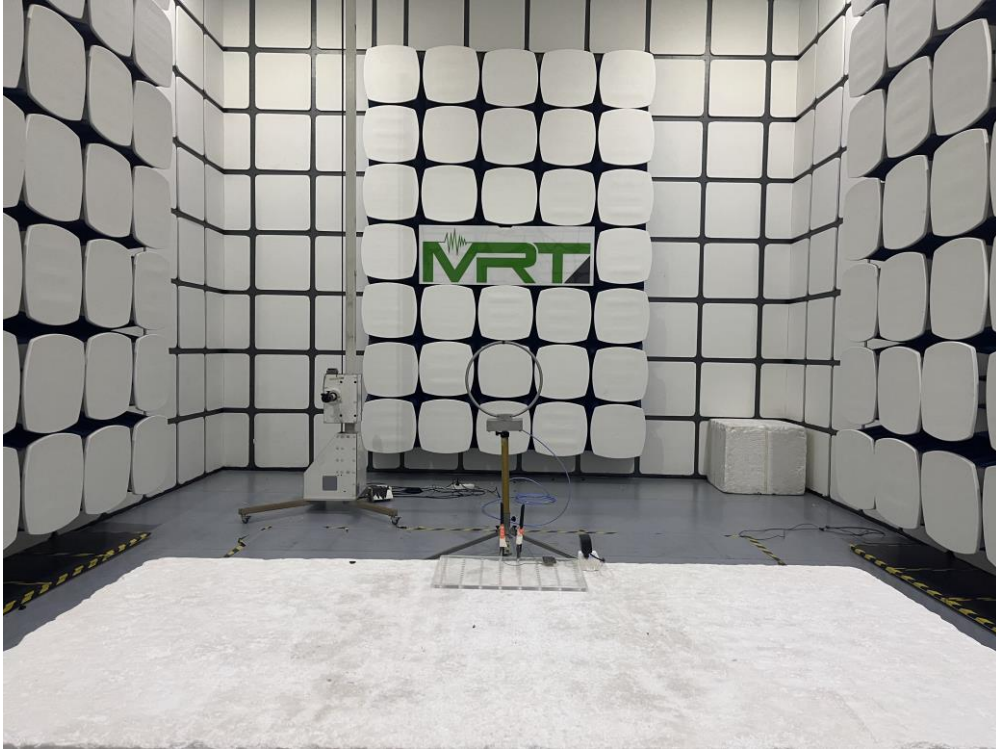

RF Test Setup Photo

Description: Radiated Spurious Emissions Test Setup for 9kHz ~ 30MHz

Description: Radiated Spurious Emissions Test Setup for 30MHz ~ 1000MHz

Description: Radiated Spurious Emissions Test Setup for 1GHz ~ 18GHz

Description: Radiated Spurious Emissions Test Setup for above 18GHz

Description: Conducted Test Setup