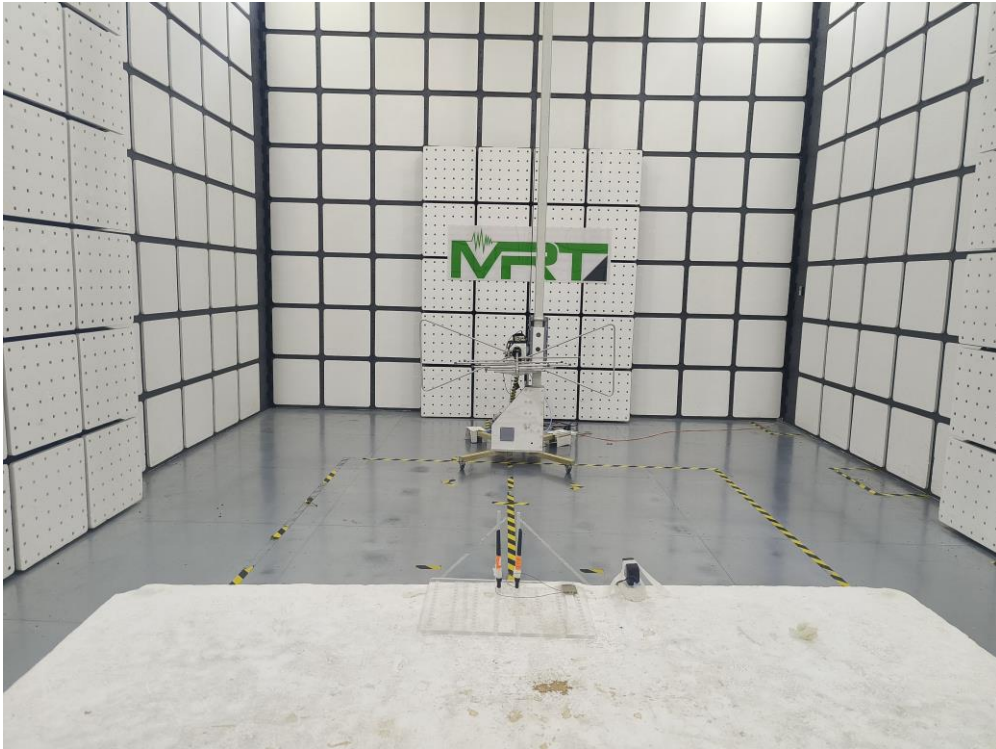

RF Test Setup Photo

Description: Radiated Spurious Emissions Test Setup for 9kHz ~ 30MHz

Description: Radiated Spurious Emissions Test Setup for 30MHz ~ 1000MHz

Description: Radiated Spurious Emissions Test Setup for 1GHz ~ 18GHz

Description: Radiated Spurious Emissions Test Setup for above 18GHz

Description: Conducted Test Setup