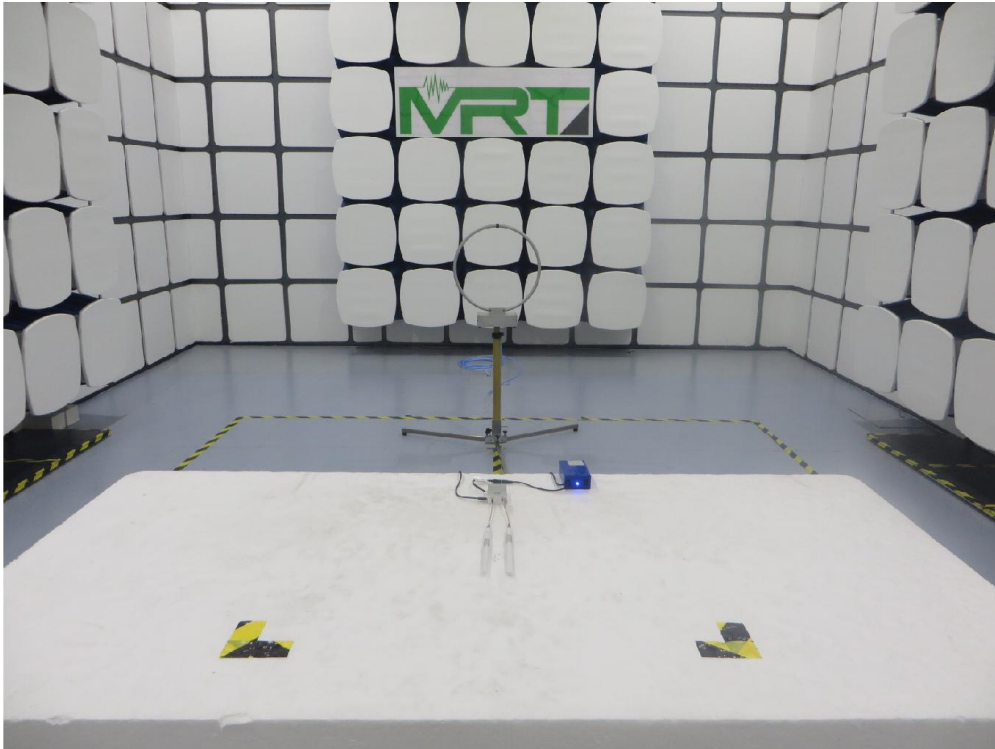

## RF Test Setup Photograph

### For Antenna 1

Description: Radiated Emission Test Setup for 9kHz ~ 30MHz

Description: Radiated Emission Test Setup for 30MHz ~ 1GHz

Description: Radiated Emission Test Setup for 1GHz ~ 18GHz

Description: Radiated Emission Test Setup for Above 18GHz