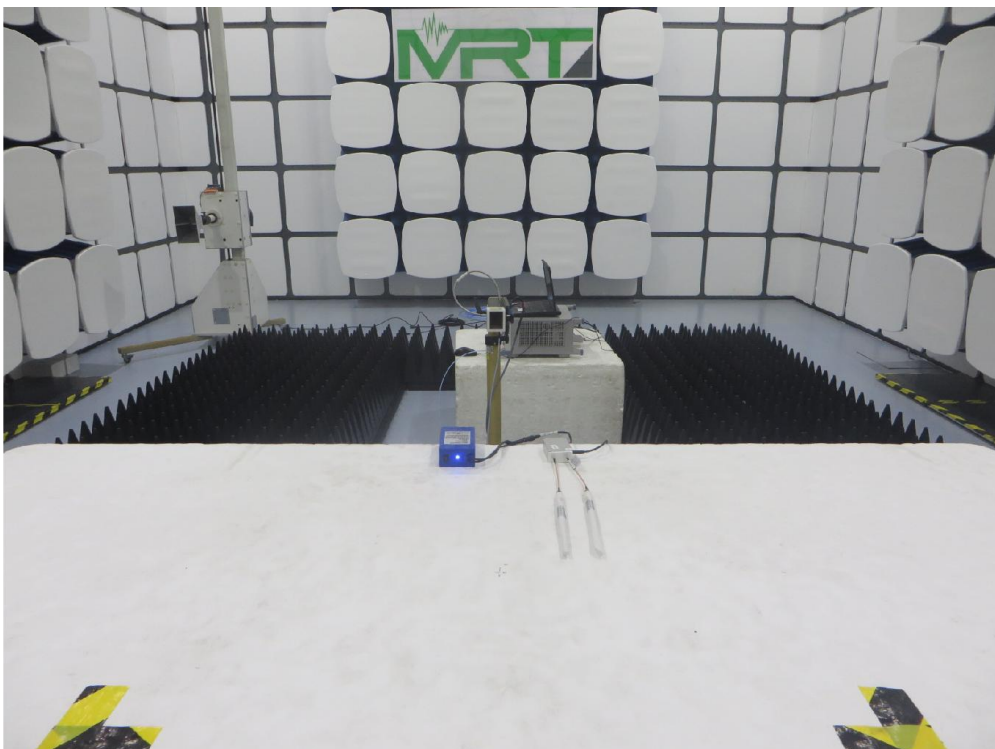

## RF Test Setup Photograph

### For Antenna 1

Description: Radiated Emission Test Setup for 9kHz ~ 30MHz

Description: Radiated Emission Test Setup for 30MHz ~ 1GHz

Description: Radiated Emission Test Setup for 1GHz ~ 18GHz

Description: Radiated Emission Test Setup for Above 18GHz