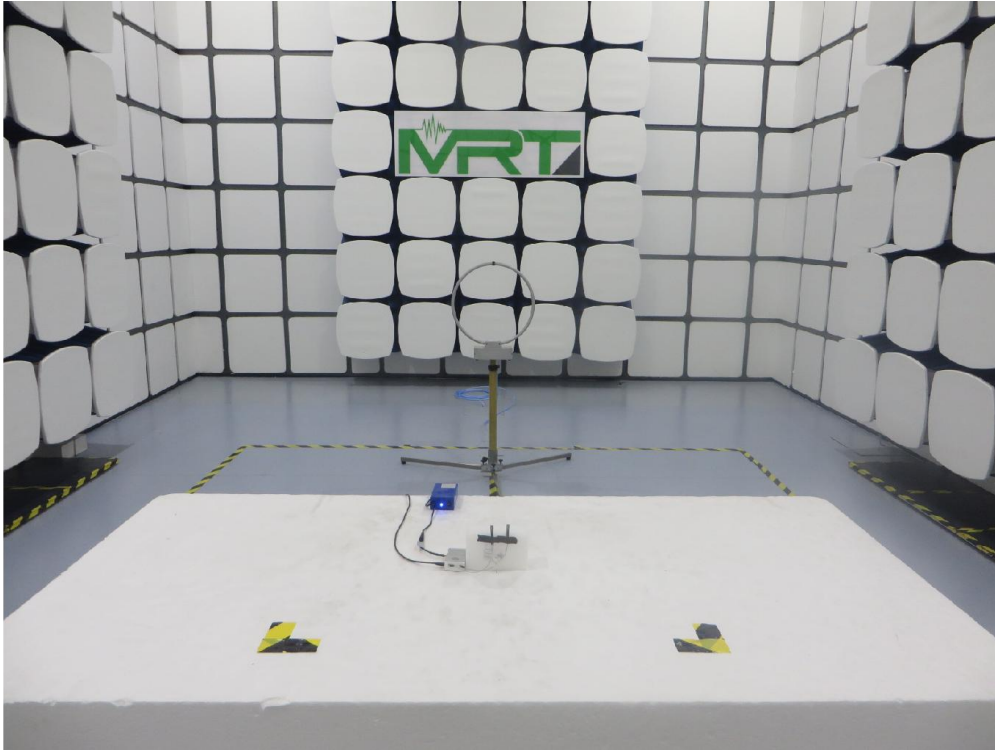

For Antenna 2

Description: Radiated Emission Test Setup for 9kHz ~ 30MHz