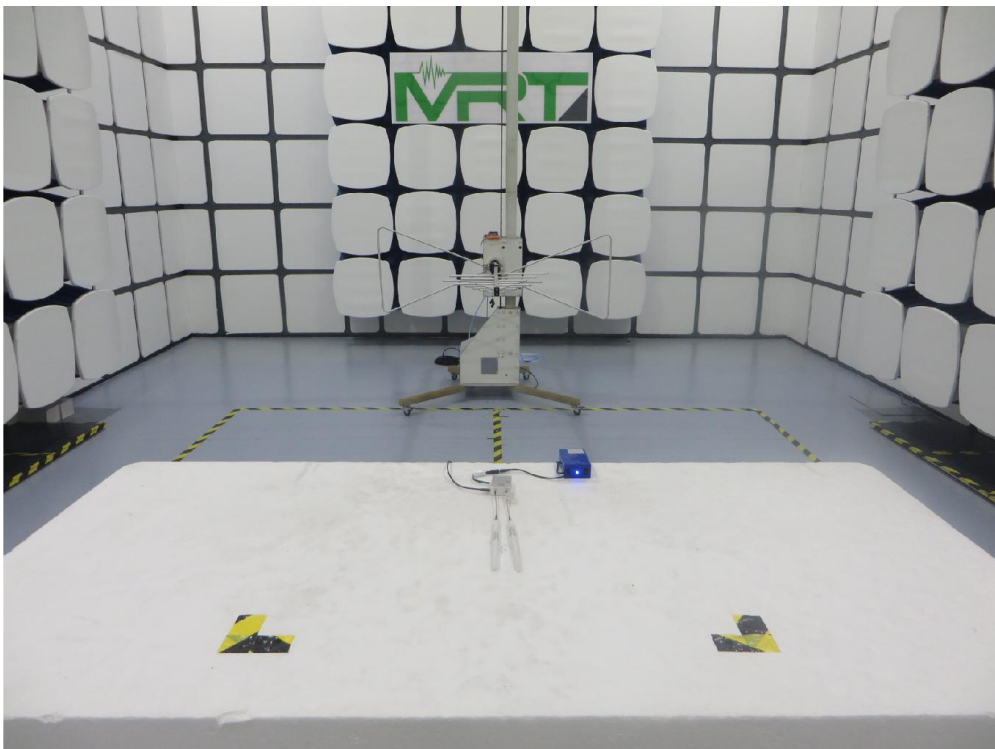

## RF Test Setup Photograph

### For Antenna 1

Description: Radiated Emission Test Setup for 9kHz ~ 30MHz

Description: Radiated Emission Test Setup for 30MHz ~ 1GHz

Description: Radiated Emission Test Setup for 1GHz ~ 18GHz

Description: Radiated Emission Test Setup for Above 18GHz