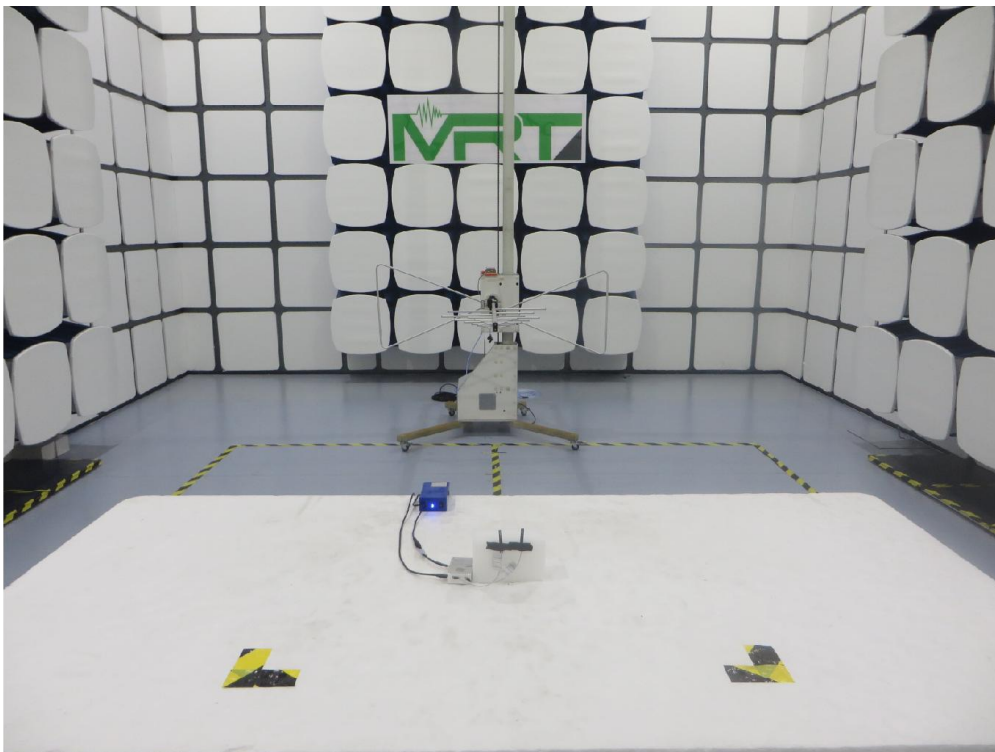

Description: Radiated Emission Test Setup for 1GHz ~ 18GHz

Description: Radiated Emission Test Setup for 30MHz ~ 1GHz