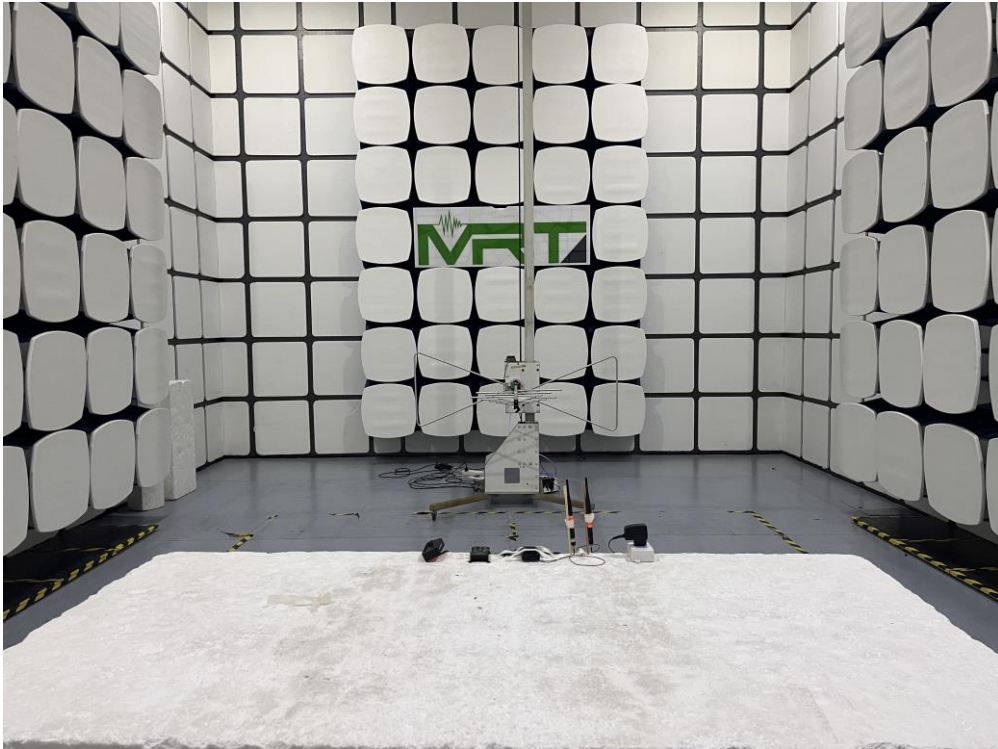

RF Test Setup Photo

Description: Radiated Spurious Emissions Test Setup for 9kHz ~ 30MHz

Description: Radiated Spurious Emissions Test Setup for 30MHz ~ 1000MHz

Description: Radiated Spurious Emissions Test Setup for 1GHz ~ 18GHz

Description: Radiated Spurious Emissions Test Setup for above 18GHz

Description: Conducted Test Setup