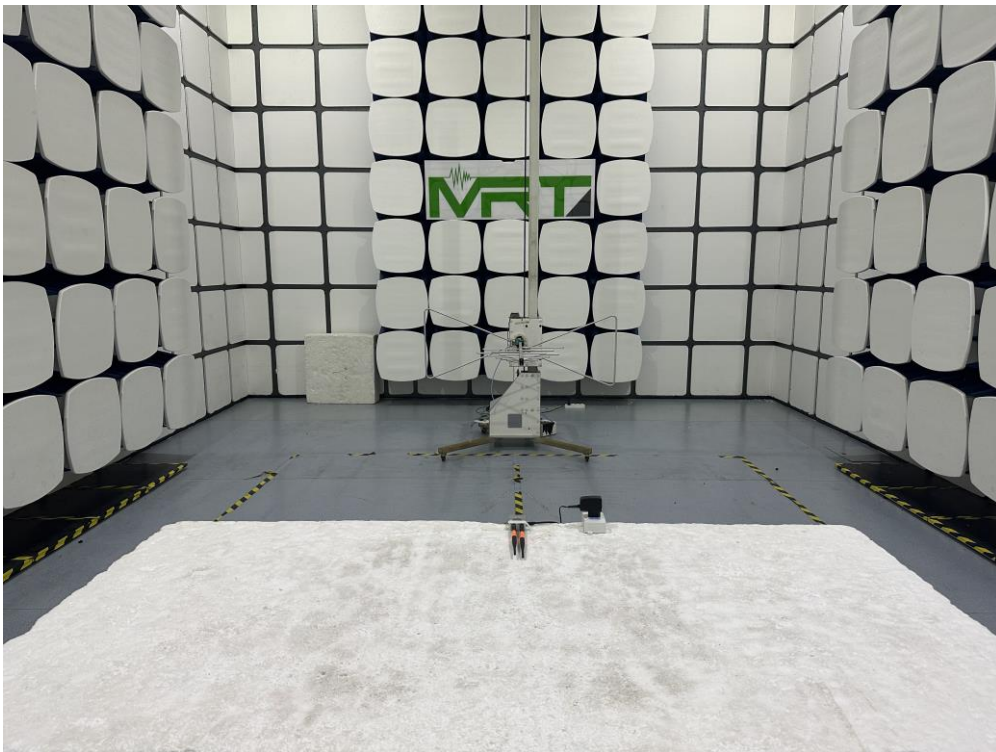

RF Test Setup Photo

Description: Radiated Spurious Emissions Test Setup for 9kHz ~ 30MHz

Description: Radiated Spurious Emissions Test Setup for 30MHz ~ 1000MHz

Description: Radiated Spurious Emissions Test Setup for 1GHz ~ 18GHz

Description: Radiated Spurious Emissions Test Setup for above 18GHz

Description: Conducted Test Setup