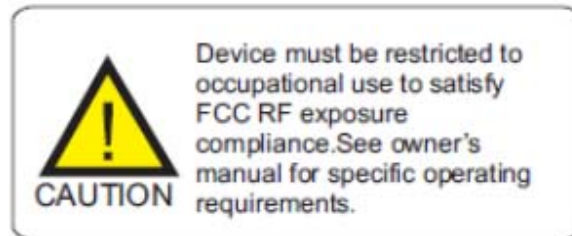

### **FCC ID Label Location Information**

The label shown shall be permanently affixed at a conspicuous location on the device and be readily visible to the user at the time purchase (Labeling requirements per 2.925)

### FCC ID Label Location Information

The label shown shall be permanently affixed at a conspicuous location on the device and be readily visible to the user at the time purchase (Labeling requirements per 2.925)