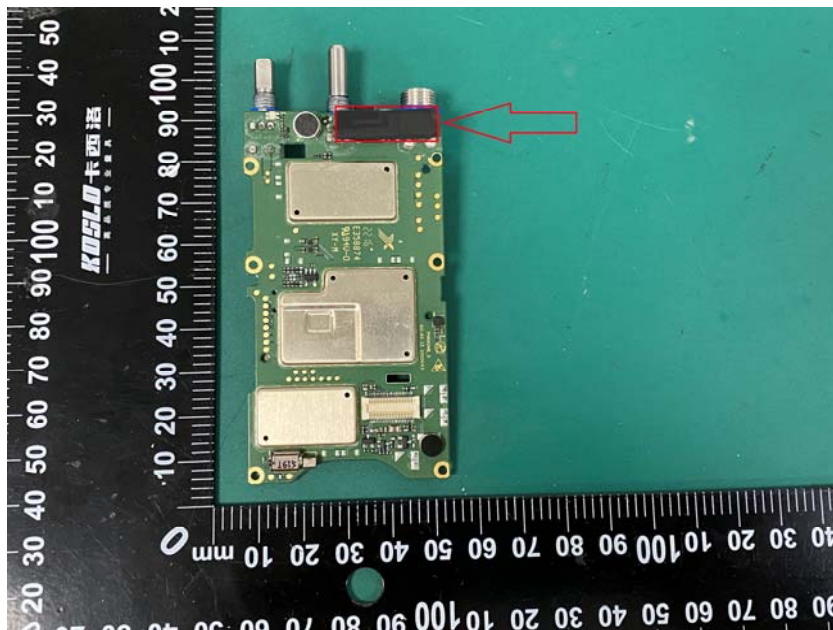

Internal photos

Model: PH690 UHF

Bluetooth antenna

Model: PH600 U(1)

Model: PH660 U(1)

Battery (Model: AB610)

Battery (Model: AB660)

Base