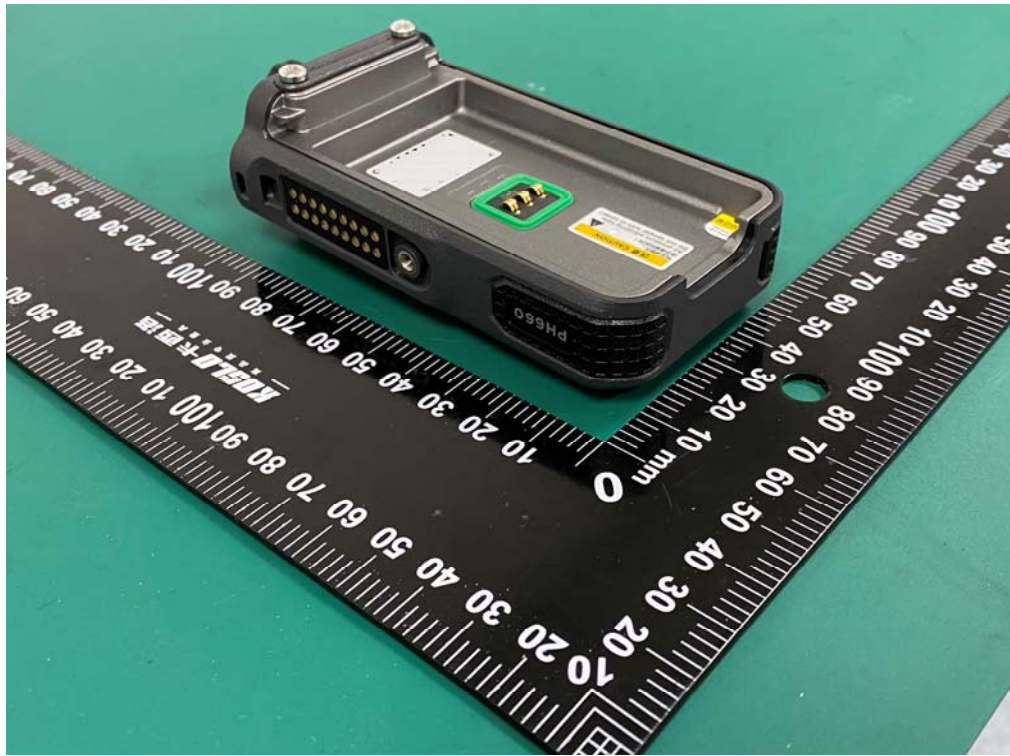

Internal photos

Model: PH690 UHF

Bluetooth antenna

Model: PH600 U(1)

Model: PH660 U(1)

Battery (Model: AB610)

Battery (Model: AB660)

Base