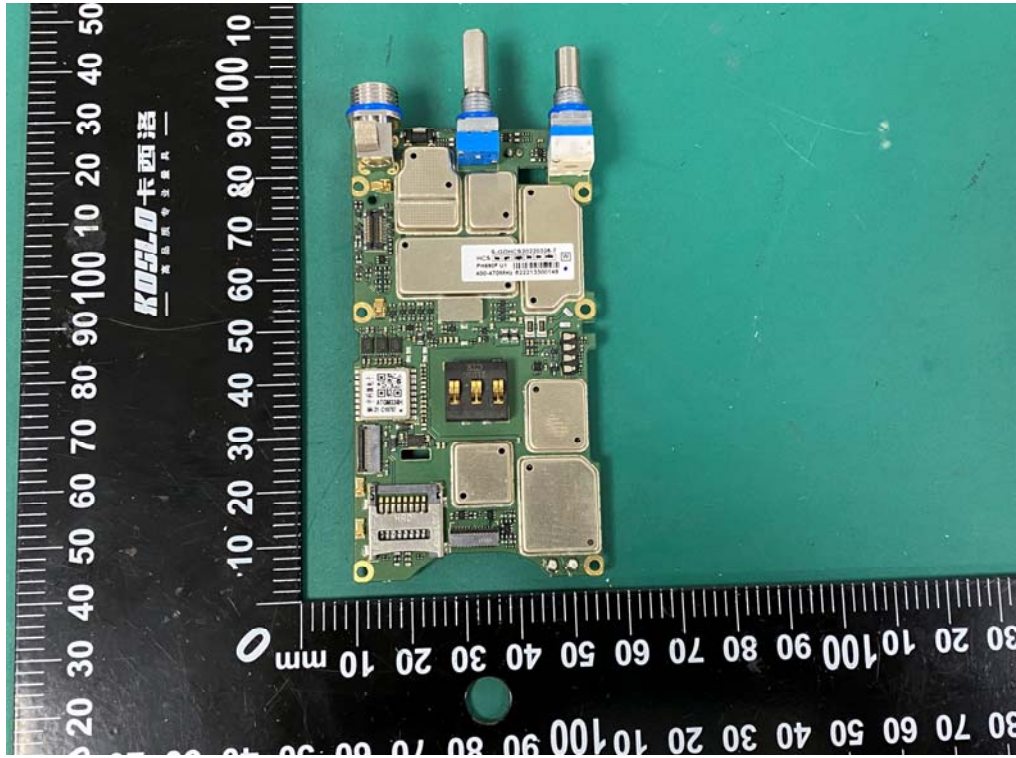

Internal photos

Model: PH690 UHF

Bluetooth antenna

Model: PH600 U(1)

Model: PH660 U(1)

Battery (Model: AB610)

Battery (Model: AB660)

Base