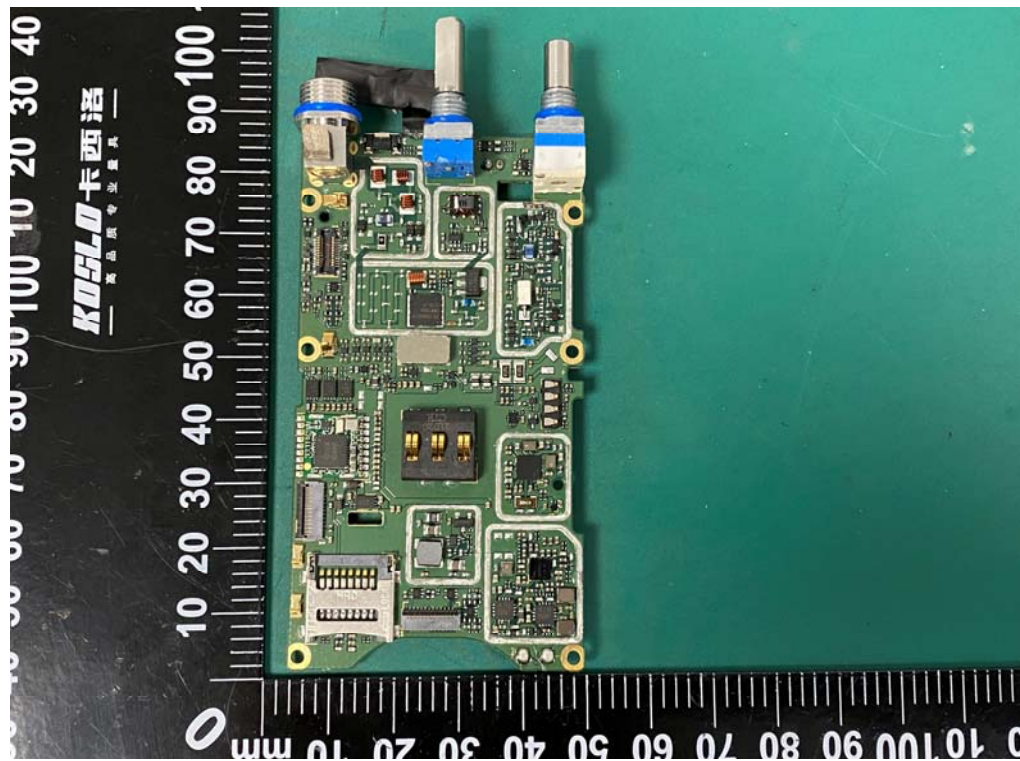

Internal photos

Model: PH690 UHF

Bluetooth antenna

Model: PH600 U(1)

Model: PH660 U(1)

Battery (Model: AB610)

Battery (Model: AB660)

Base