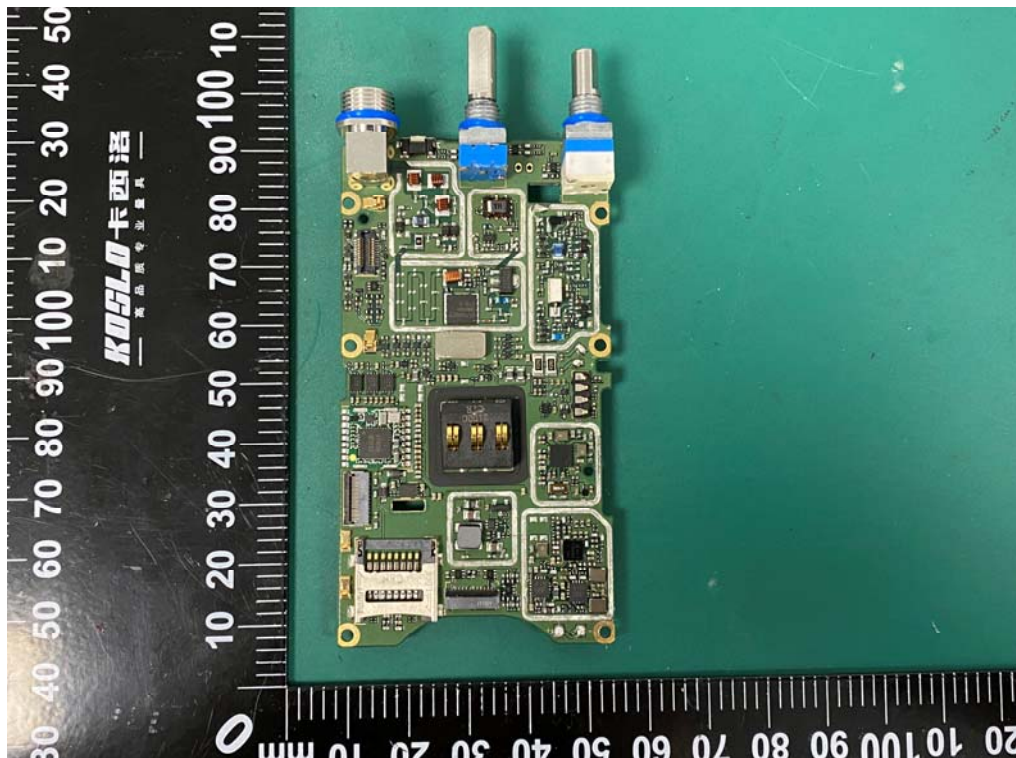

Internal photos

Model: PH690 UHF

Bluetooth antenna

Model: PH600 U(1)

Model: PH660 U(1)

Battery (Model: AB610)

Battery (Model: AB660)

Base