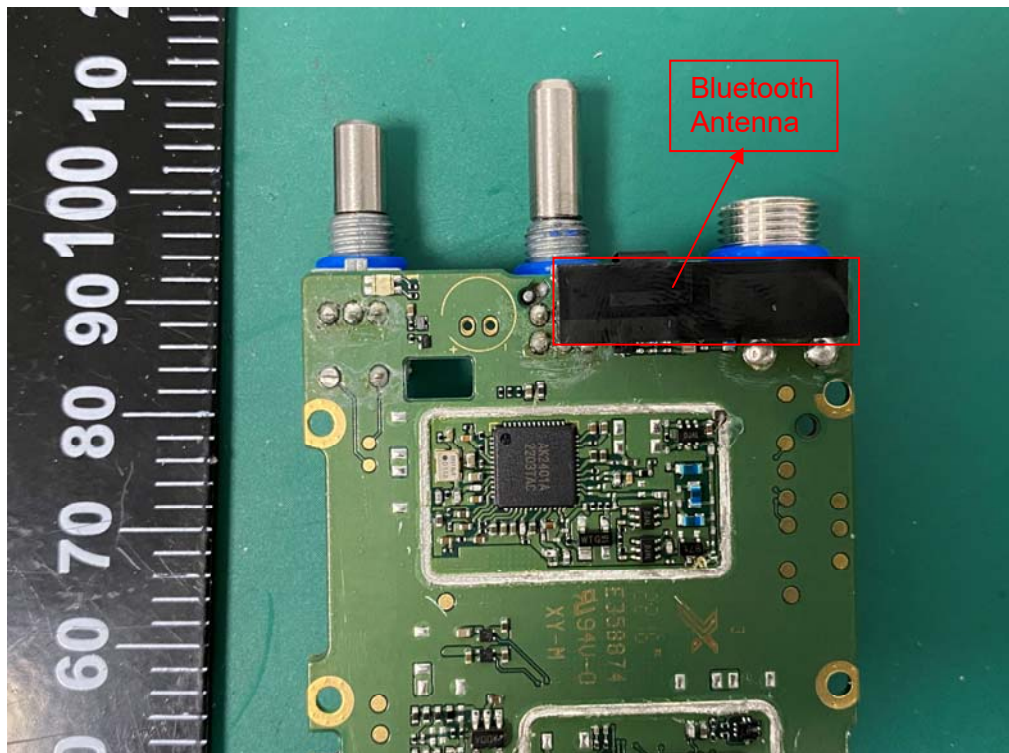

Internal photos

Model: PH690 UHF

Bluetooth antenna

Model: PH600 U(1)

Model: PH660 U(1)

Battery (Model: AB610)

Battery (Model: AB660)

Base