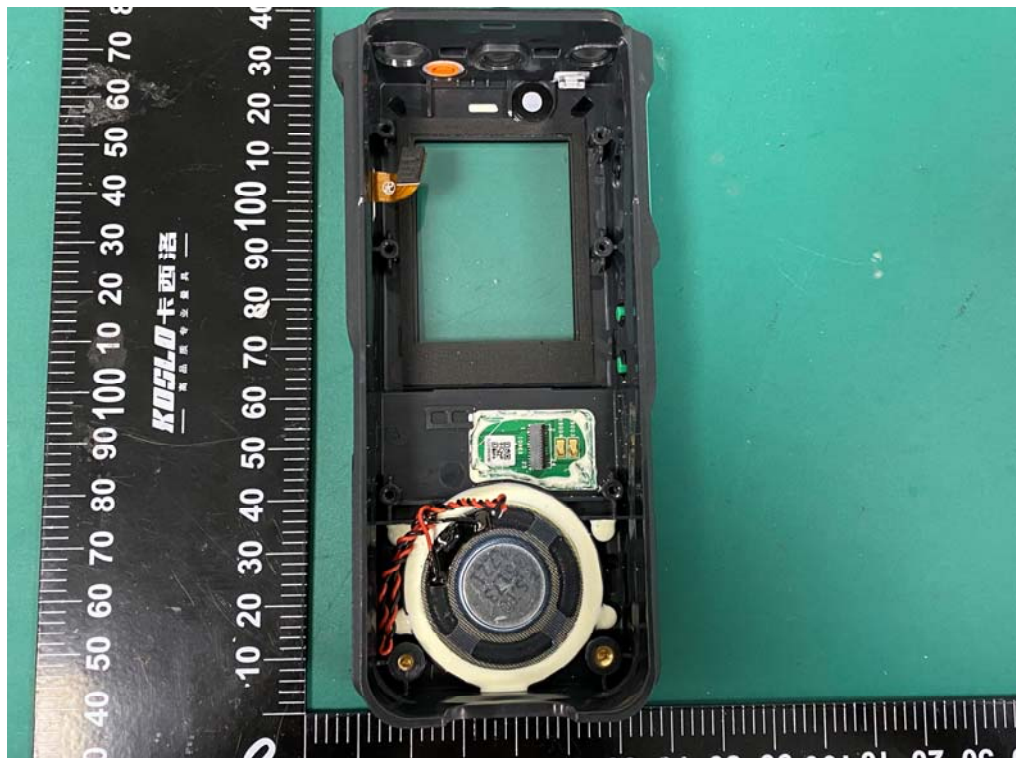

Internal photos

Model: PH690 UHF

Bluetooth antenna

Model: PH600 U(1)

Model: PH660 U(1)

Battery (Model: AB610)

Battery (Model: AB660)

Base