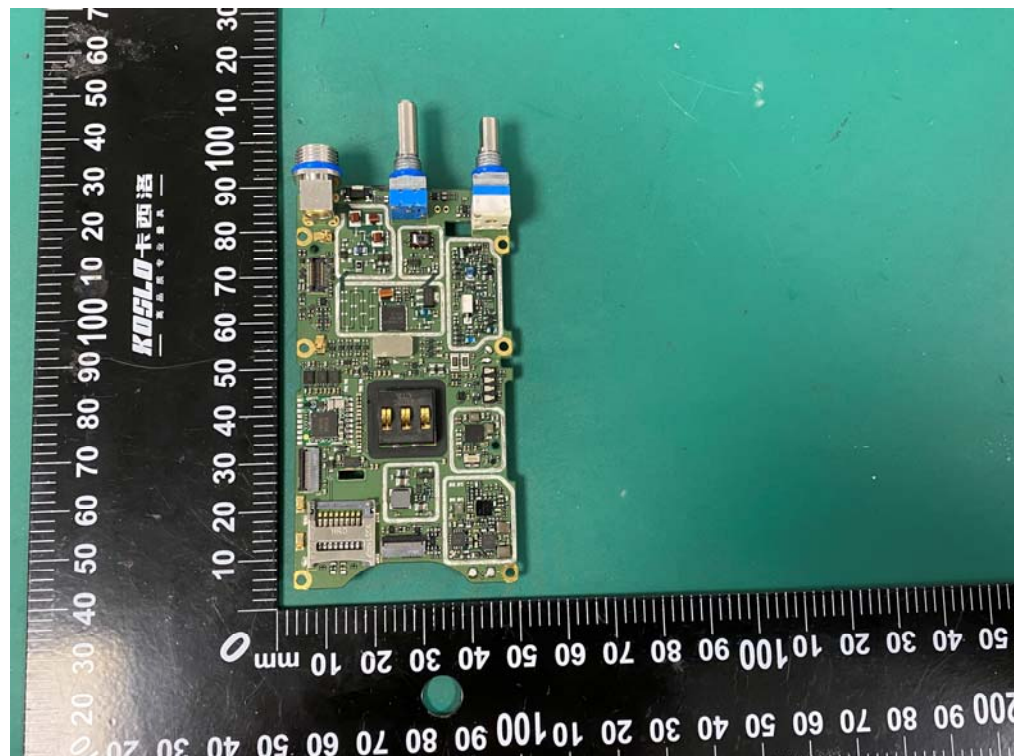

Internal photos

Model: PH690 UHF

Bluetooth antenna

Model: PH600 U(1)

Model: PH660 U(1)

Battery (Model: AB610)

Battery (Model: AB660)

Base