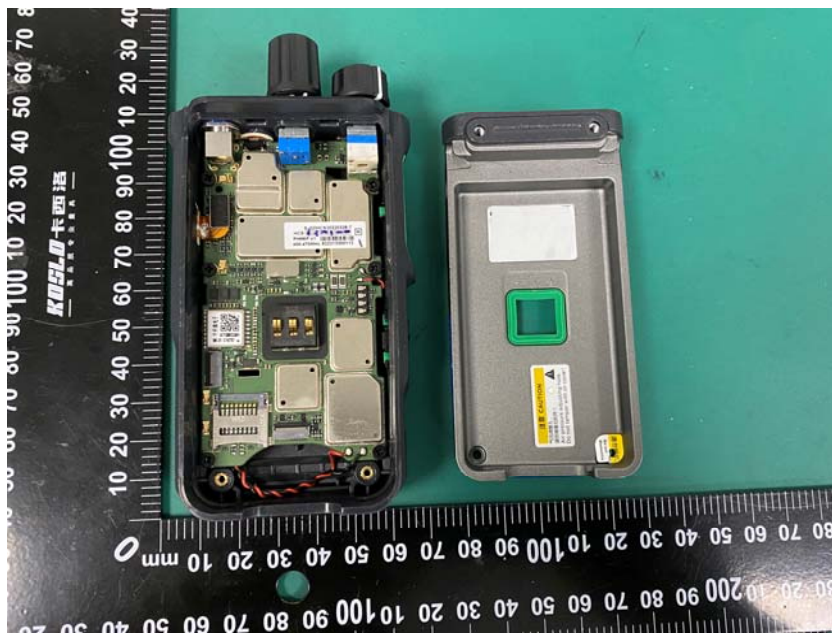

Internal photos

Model: PH690 UHF

Bluetooth antenna

Model: PH600 U(1)

Model: PH660 U(1)

Battery (Model: AB610)

Battery (Model: AB660)

Base