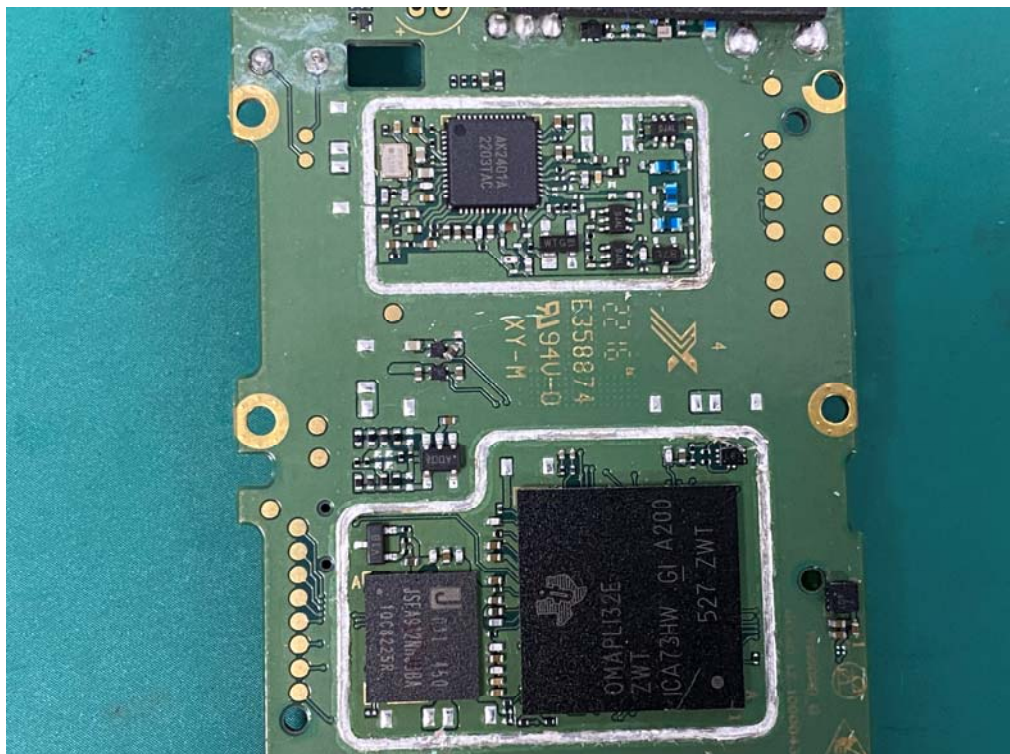

Internal photos

Model: PH690 UHF

Bluetooth antenna

Model: PH600 U(1)

Model: PH660 U(1)

Battery (Model: AB610)

Battery (Model: AB660)

Base