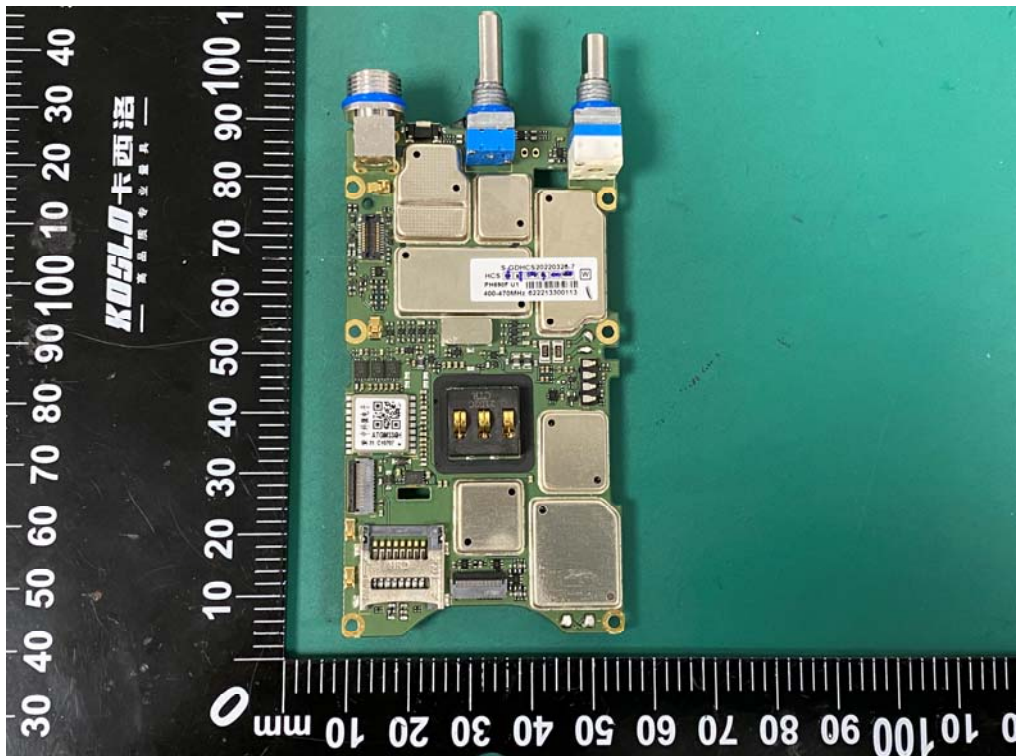

Internal photos

Model: PH690 UHF

Bluetooth antenna

Model: PH600 U(1)

Model: PH660 U(1)

Battery (Model: AB610)

Battery (Model: AB660)

Base