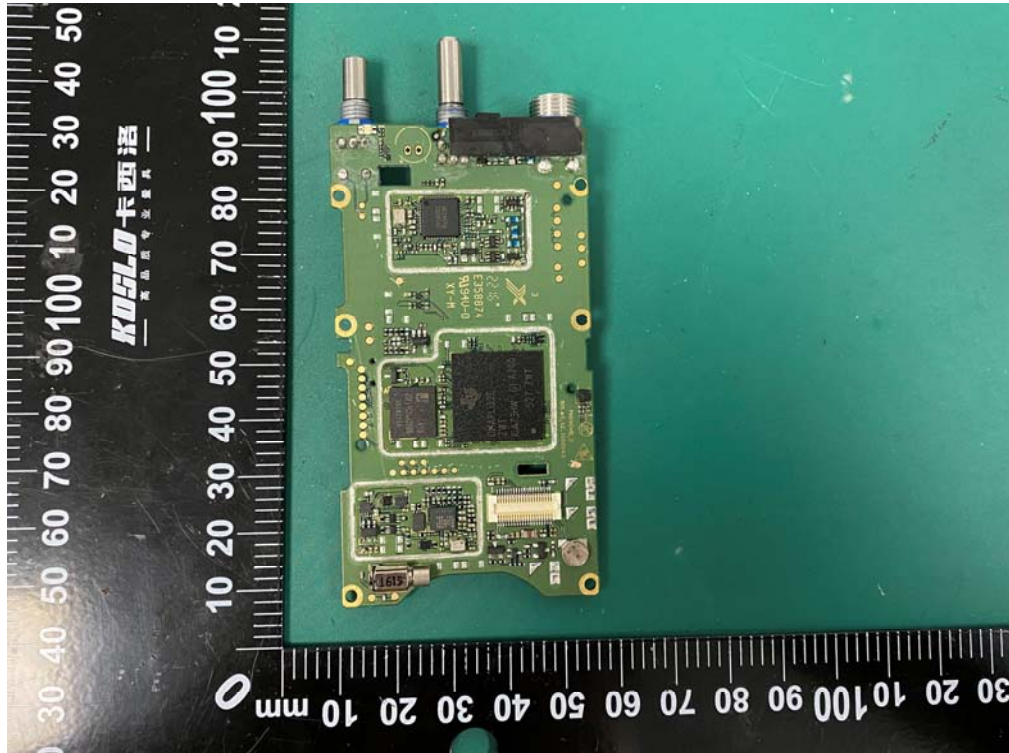

Internal photos

Model: PH690 UHF

Bluetooth antenna

Model: PH600 U(1)

Model: PH660 U(1)

Battery (Model: AB610)

Battery (Model: AB660)

Base