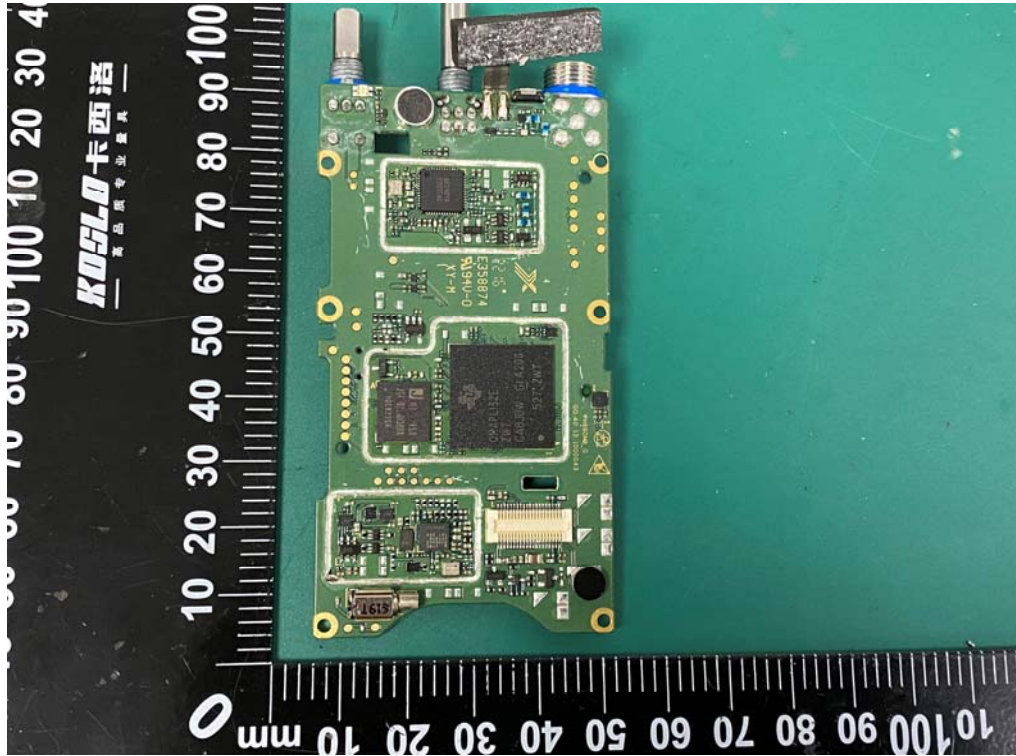

Internal photos

Model: PH690 UHF

Bluetooth antenna

Model: PH600 U(1)

Model: PH660 U(1)

Battery (Model: AB610)

Battery (Model: AB660)

Base