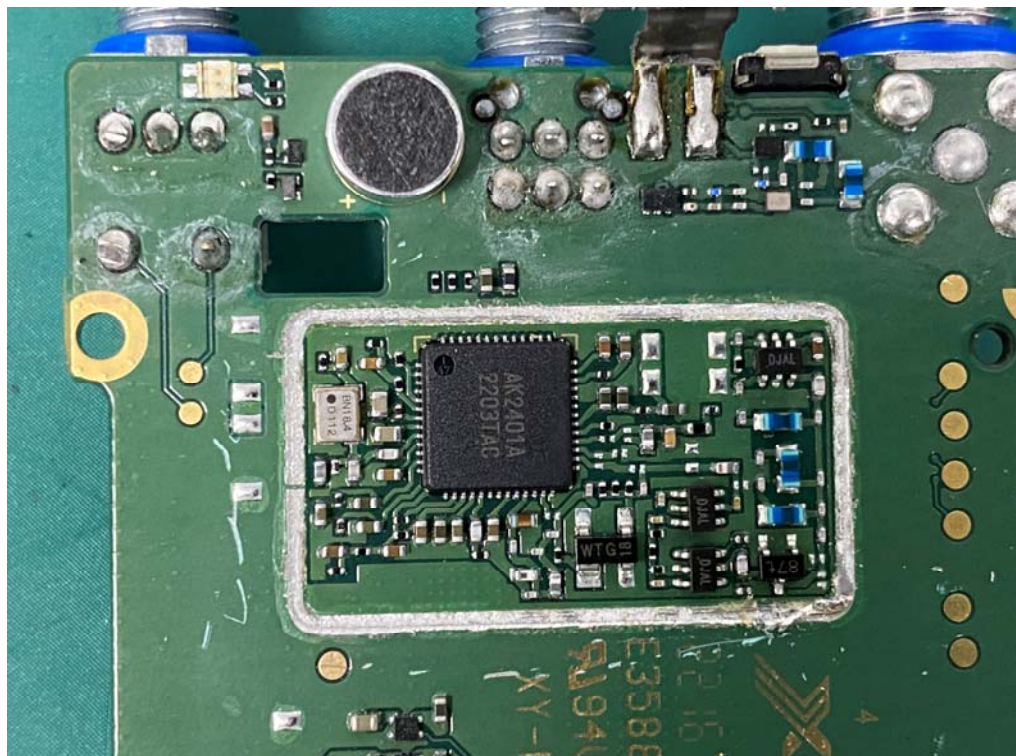

Internal photos

Model: PH690 UHF

Bluetooth antenna

Model: PH600 U(1)

Model: PH660 U(1)

Battery (Model: AB610)

Battery (Model: AB660)

Base