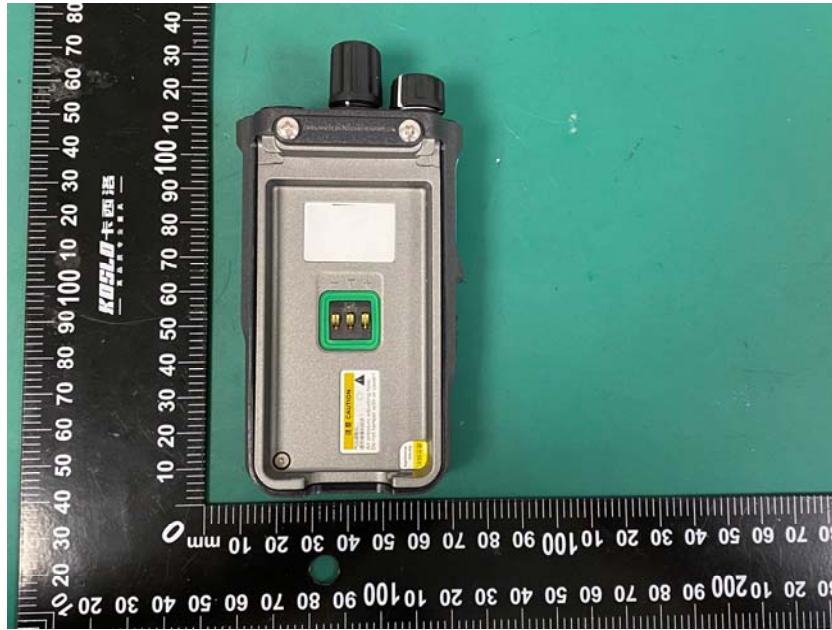

Internal photos

Model: PH690 UHF

Bluetooth antenna

Model: PH600 U(1)

Model: PH660 U(1)

Battery (Model: AB610)

Battery (Model: AB660)

Base