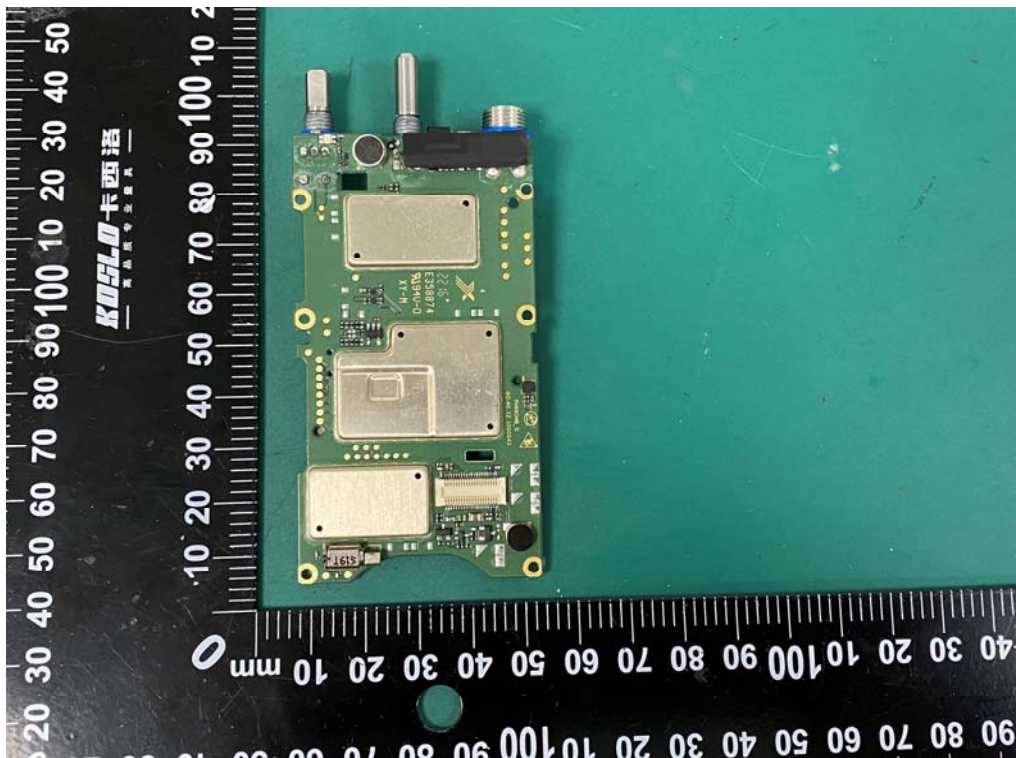

Internal photos

Model: PH690 UHF

Bluetooth antenna

Model: PH600 U(1)

Model: PH660 U(1)

Battery (Model: AB610)

Battery (Model: AB660)

Base