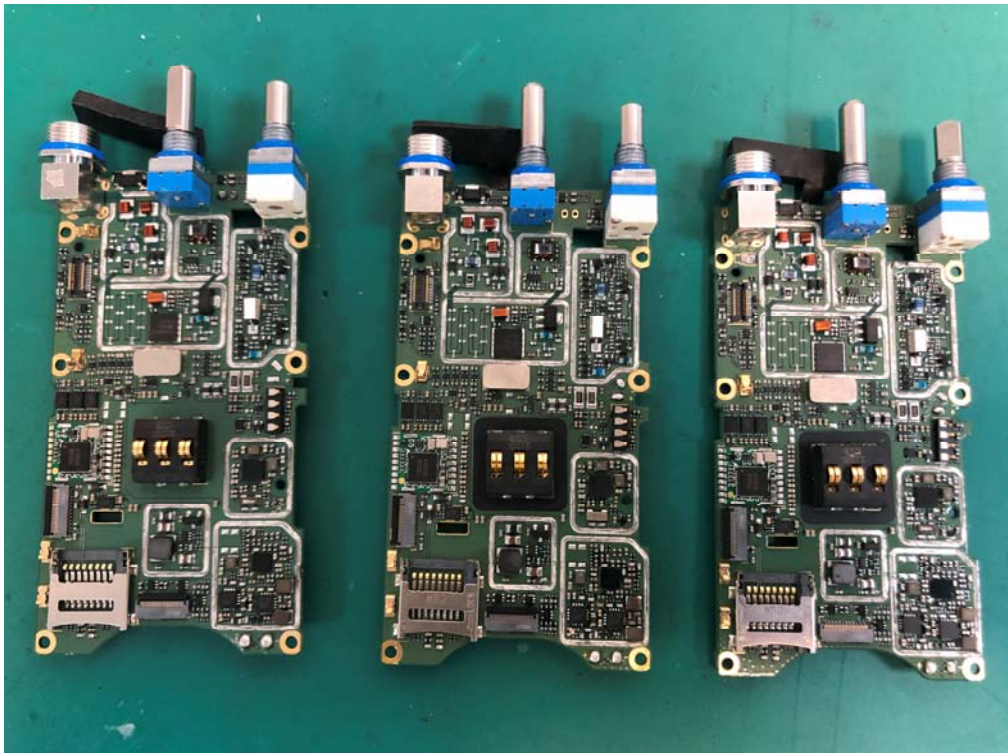

Internal photos

Model: PH690 UHF

Bluetooth antenna

Model: PH600 U(1)

Model: PH660 U(1)

Battery (Model: AB610)

Battery (Model: AB660)

Base