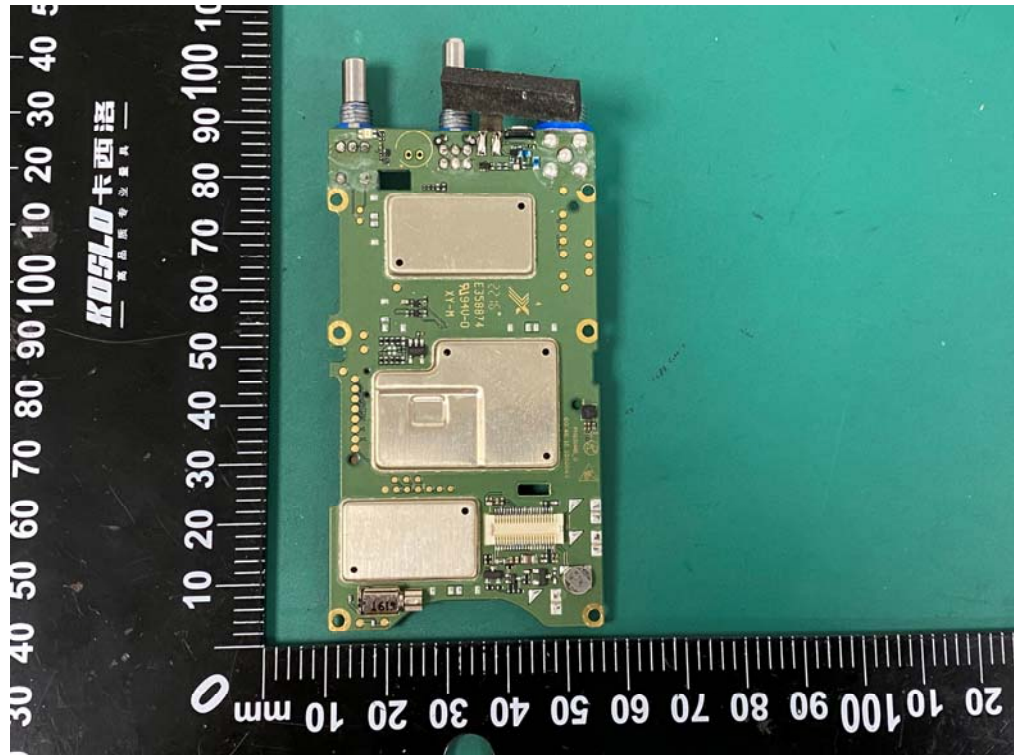

Internal photos

Model: PH690 UHF

Bluetooth antenna

Model: PH600 U(1)

Model: PH660 U(1)

Battery (Model: AB610)

Battery (Model: AB660)

Base