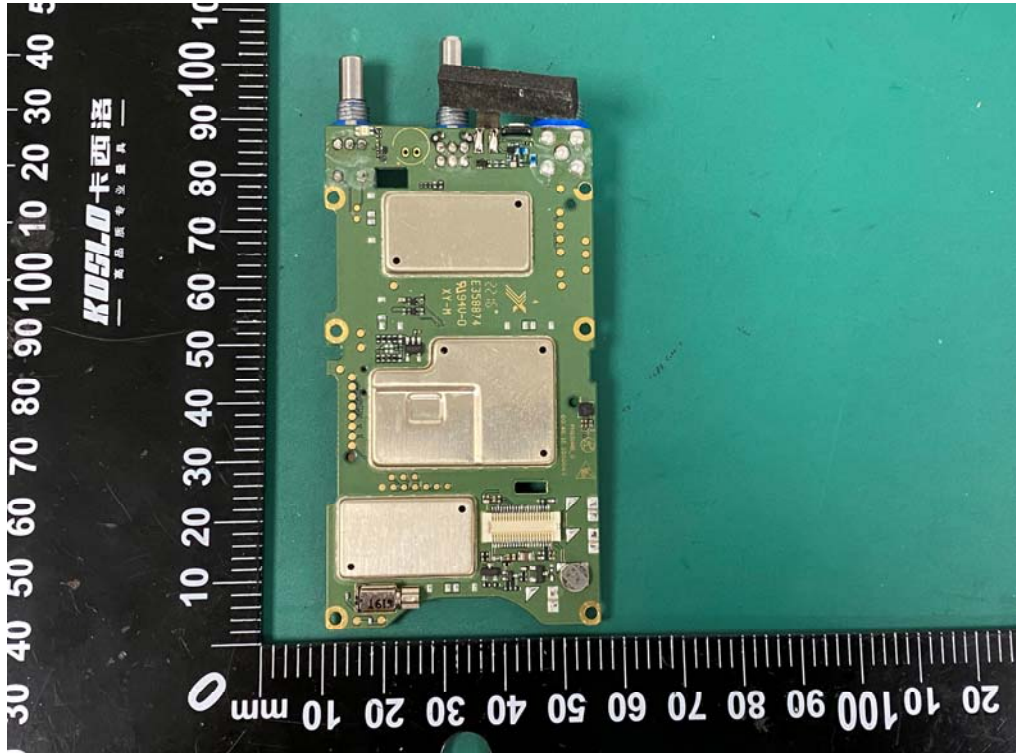

Internal photos

Model: PH690 UHF

Bluetooth antenna

Model: PH600 U(1)

Model: PH660 U(1)

Battery (Model: AB610)

Battery (Model: AB660)

Base