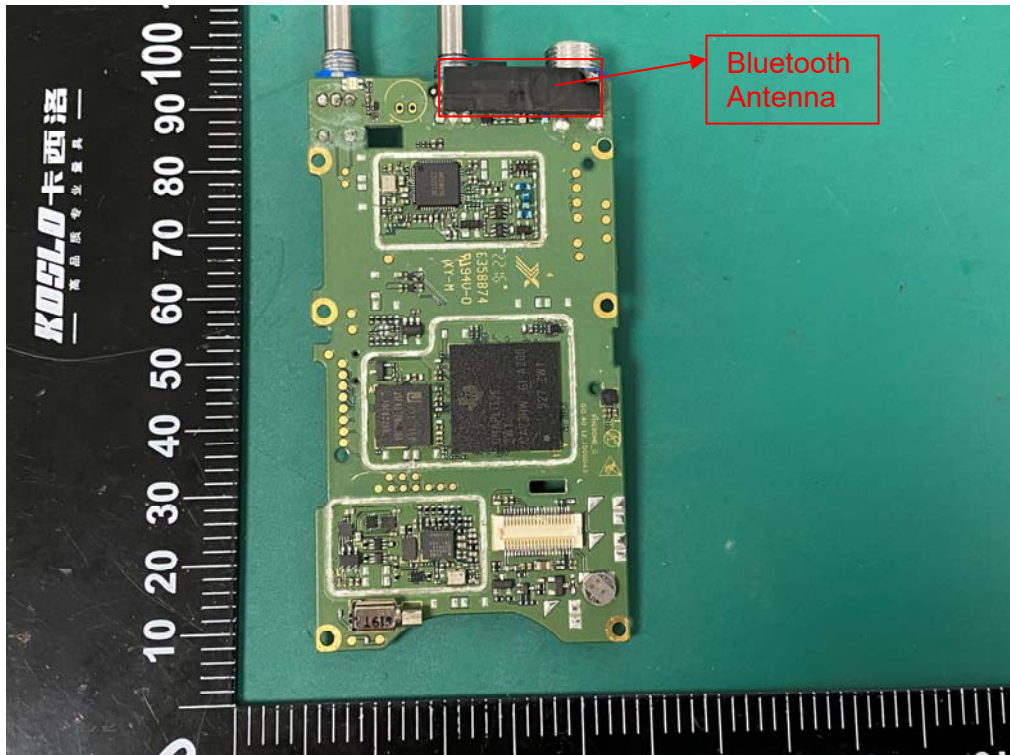

Internal photos

Model: PH690 UHF

Bluetooth antenna

Model: PH600 U(1)

Model: PH660 U(1)

Battery (Model: AB610)

Battery (Model: AB660)

Base