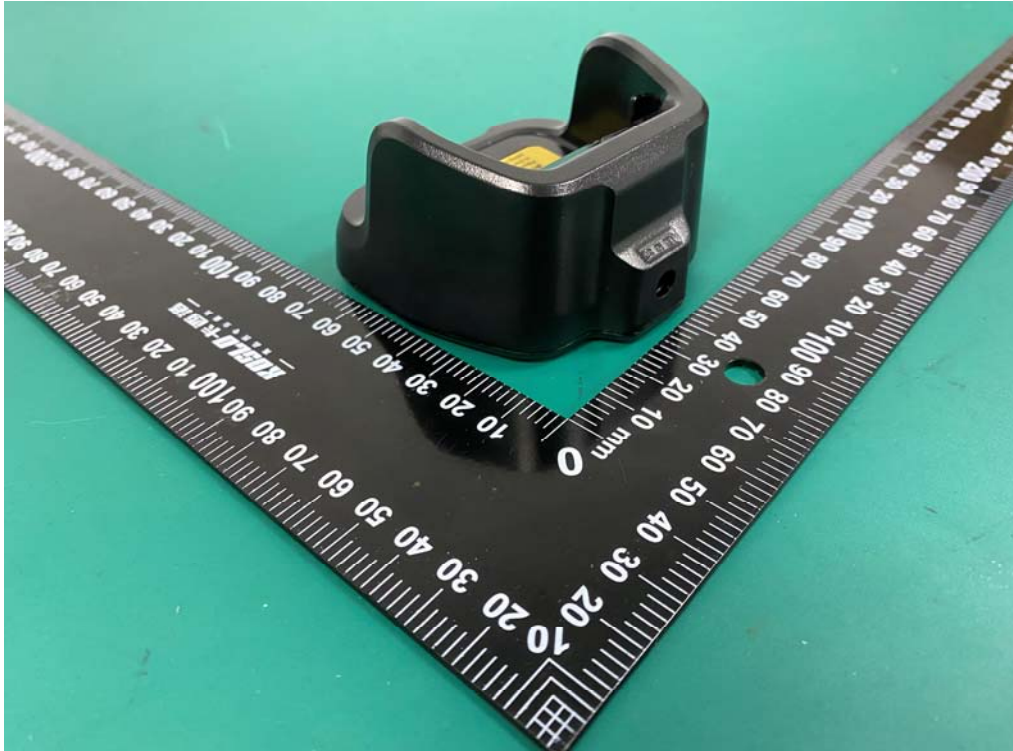

External Photos

Model: PH690 UHF

Model: PH600 U(1)

Model: PH660 U(1)

UHF Antenna

Base

Adapter