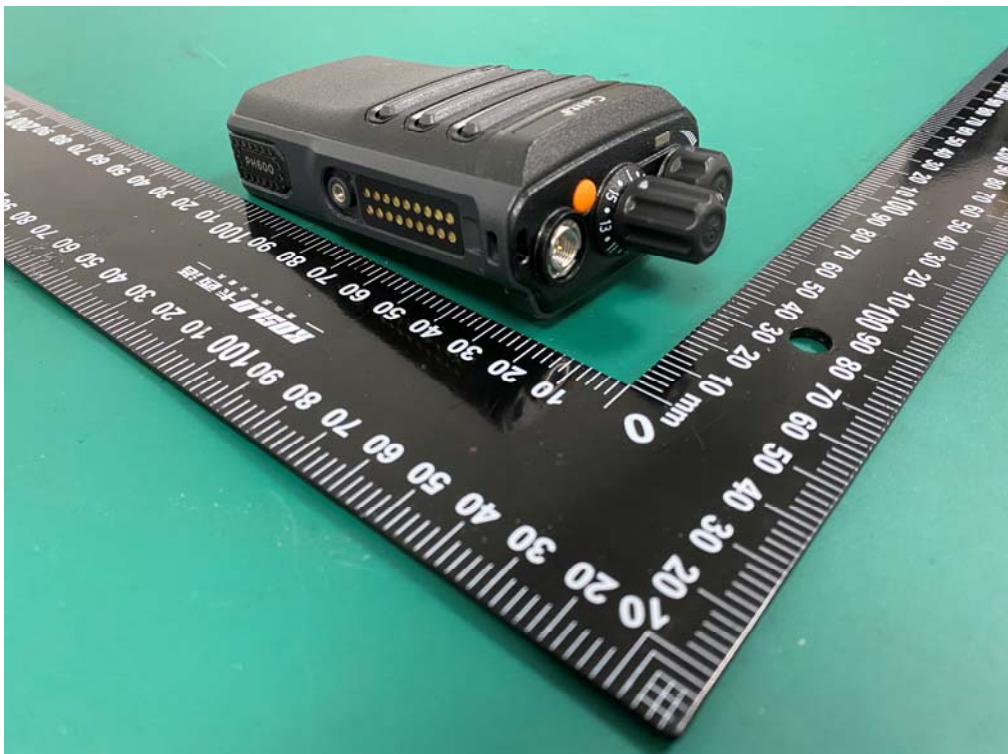

External Photos

Model: PH690 UHF

Model: PH600 U(1)

Model: PH660 U(1)

UHF Antenna

Base

Adapter