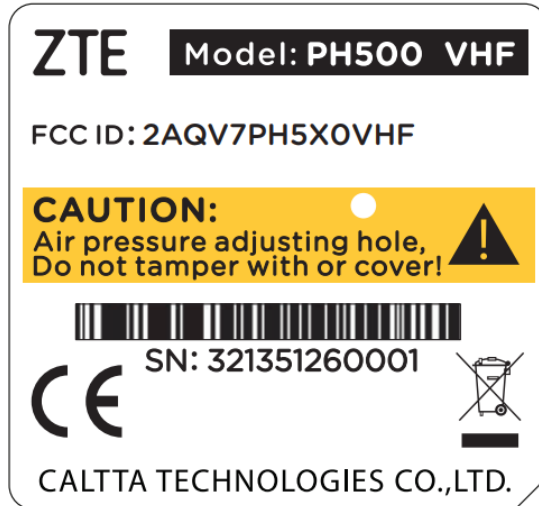

EXHIBIT A - FCC ID LABEL AND LOCATION

For Model PH500 VHF:

FCC ID Label

Label 1

Label 2

FCC ID Label Location Information

The label shown shall be permanently affixed at a conspicuous location on the device and be readily visible to the user at the time purchase (Labeling requirements per 2.925)

For Model PH520 VHF:

FCC ID Label

Label 1

Label 2

FCC ID Label Location Information

The label shown shall be permanently affixed at a conspicuous location on the device and be readily visible to the user at the time purchase (Labeling requirements per 2.925)