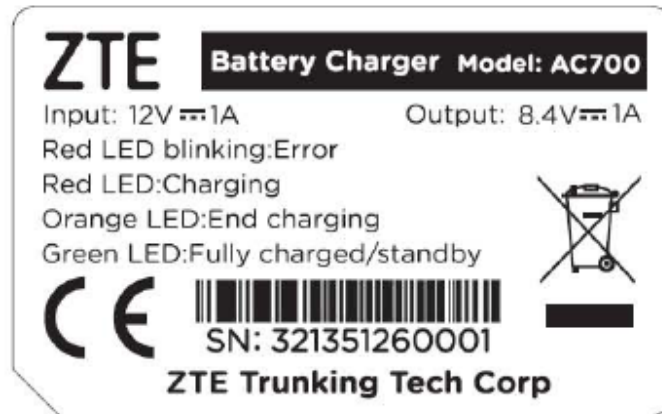

EUT –Charger Rear View

EUT –Charger Top View

EUT –Charger Bottom View

EUT –Charger Left Side View

EUT –Charger Right Side View

EUT – Charger Label View

EUT – Audio Mouth View

EUT – Adapter View