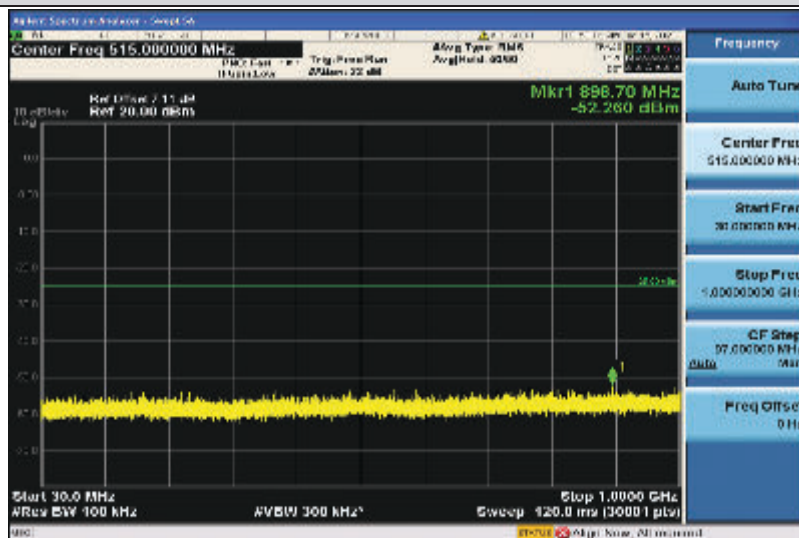

Band7-5MHz-QPSK-21425-1RB#0-30~1000MHz

Band7-5MHz-QPSK-21425-1RB#0-1000~26000MHz

Band7-5MHz-16QAM-20775-1RB#0-30~1000MHz

Band7-5MHz-16QAM-20775-1RB#0-1000~26000MHz

Band7-5MHz-16QAM-21100-1RB#0-30~1000MHz

Band7-5MHz-16QAM-21100-1RB#0-1000~26000MHz