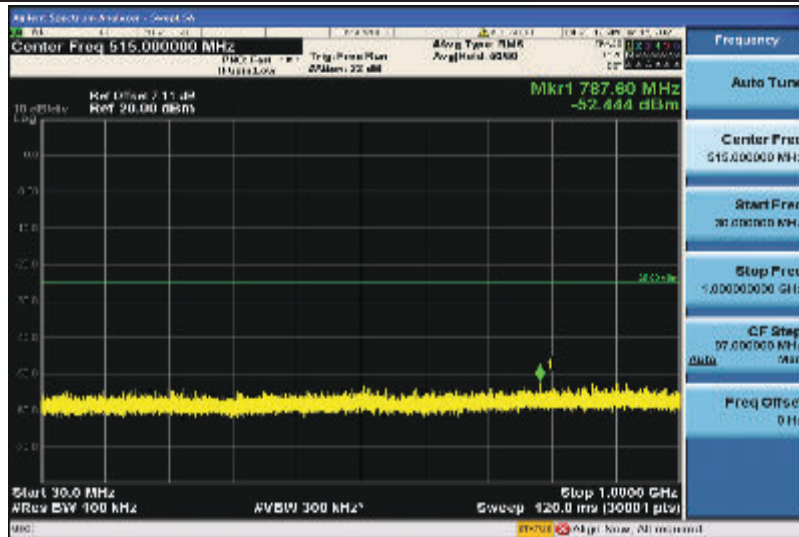

Band7-20MHz-QPSK-20850-1RB#0-30~1000MHz