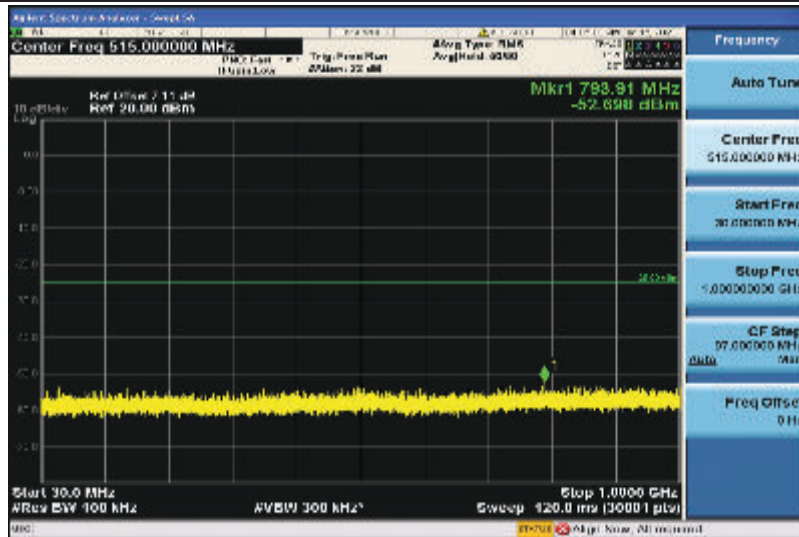

Band7-10MHz-QPSK-20800-1RB#0-30~1000MHz