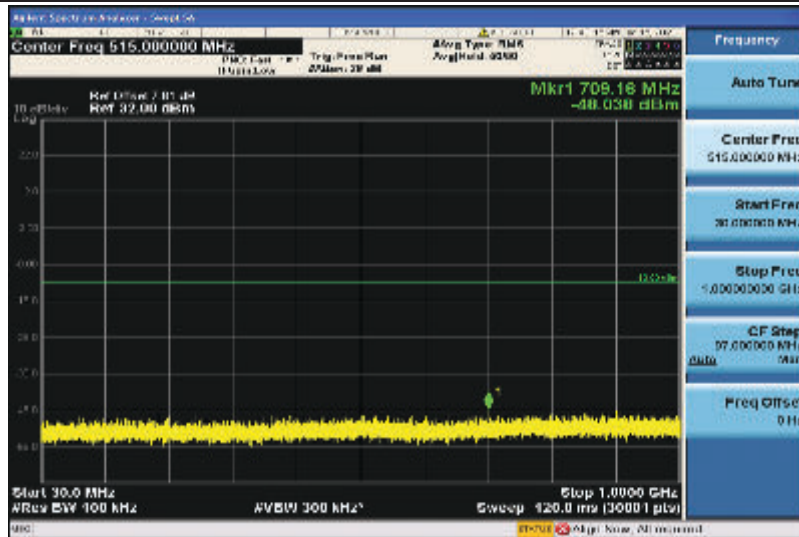

Band4-15MHz-16QAM-20325-1RB#0-1000~26000MHz

Band4-20MHz-QPSK-20050-1RB#0-30~1000MHz