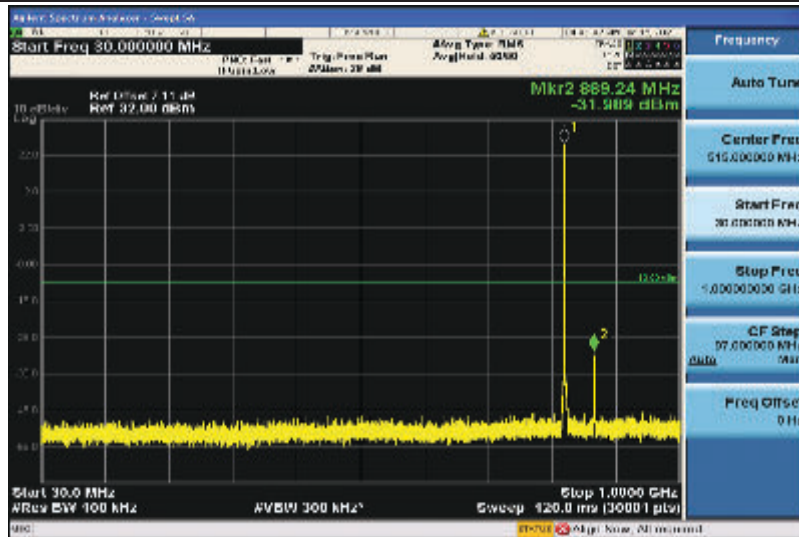

Band5-1.4MHz-QPSK-20525-1RB#0-30~1000MHz

Band5-1.4MHz-QPSK-20525-1RB#0-1000~26000MHz

Band5-1.4MHz-QPSK-20643-1RB#0-30~1000MHz

Band5-1.4MHz-QPSK-20643-1RB#0-1000~26000MHz

Band5-1.4MHz-16QAM-20407-1RB#0-30~1000MHz