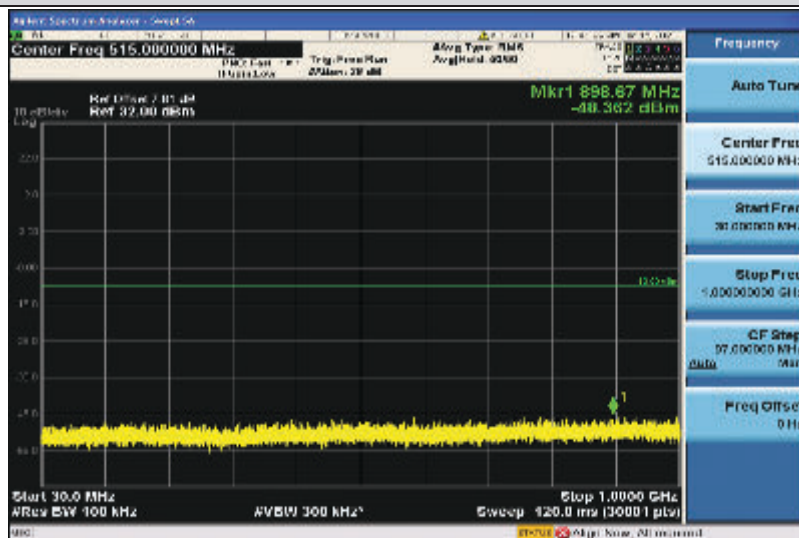

Band4-20MHz-QPSK-20050-1RB#0-1000~26000MHz

Band4-20MHz-QPSK-20175-1RB#0-30~1000MHz