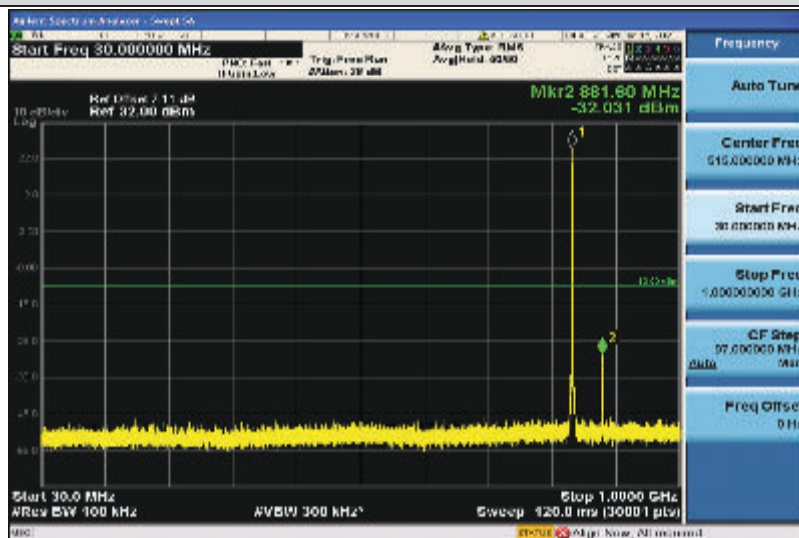

Band5-1.4MHz-16QAM-20407-1RB#0-1000~26000MHz

Band5-1.4MHz-16QAM-20525-1RB#0-30~1000MHz