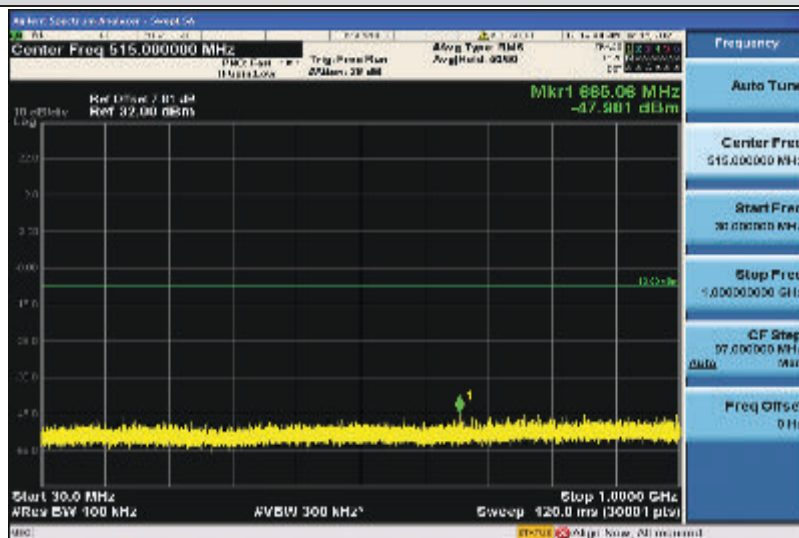

Band4-15MHz-16QAM-20025-1RB#0-1000~26000MHz

Band4-15MHz-16QAM-20175-1RB#0-30~1000MHz