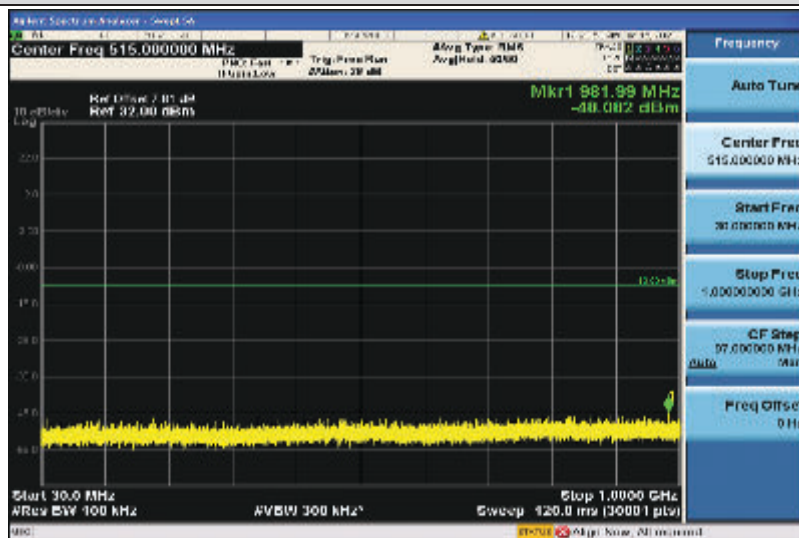

Band4-15MHz-16QAM-20025-1RB#0-30~1000MHz

Band4-15MHz-16QAM-20025-1RB#0-1000~26000MHz

Band4-15MHz-16QAM-20175-1RB#0-30~1000MHz

Band4-15MHz-16QAM-20175-1RB#0-1000~26000MHz

Band4-15MHz-16QAM-20325-1RB#0-30~1000MHz