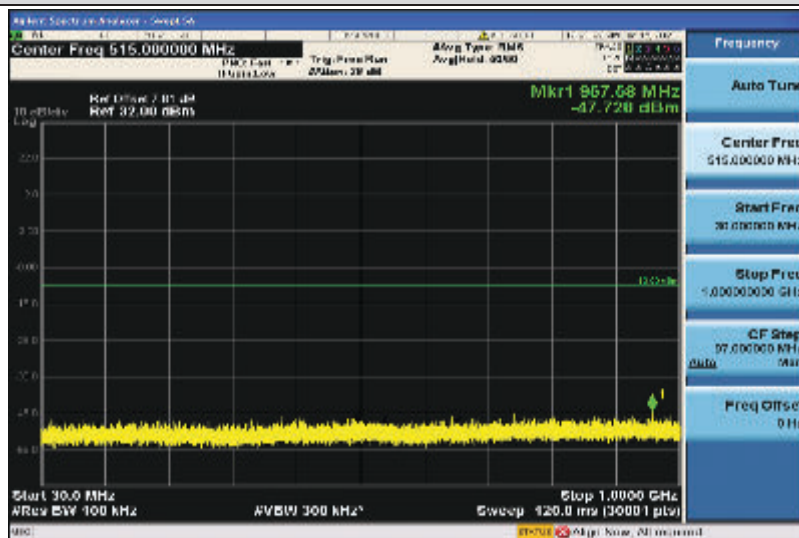

Band4-15MHz-QPSK-20175-1RB#0-1000~26000MHz

Band4-15MHz-QPSK-20325-1RB#0-30~1000MHz