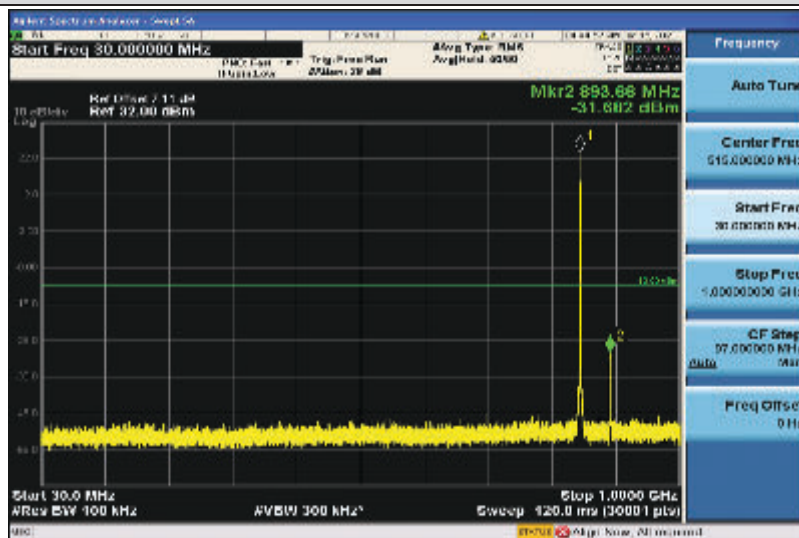

Band5-1.4MHz-16QAM-20525-1RB#0-1000~26000MHz

Band5-1.4MHz-16QAM-20643-1RB#0-30~1000MHz