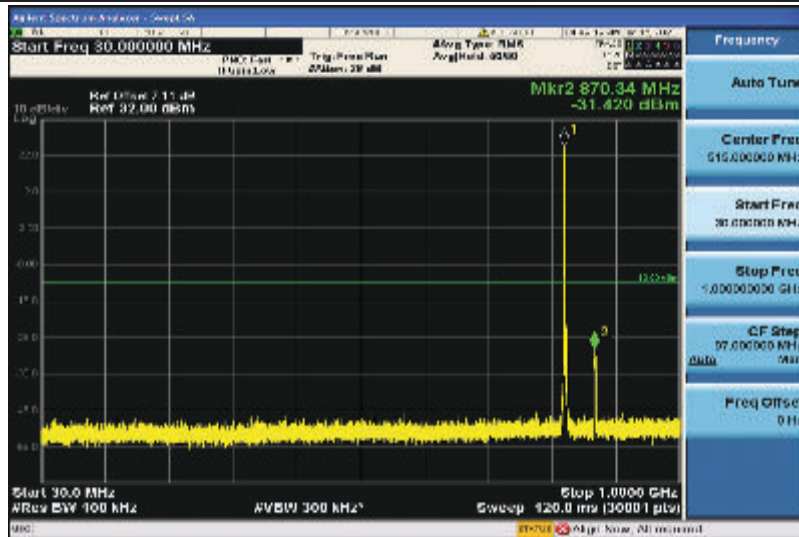

Band5-1.4MHz-16QAM-20407-1RB#0-1000~26000MHz

Band5-1.4MHz-16QAM-20525-1RB#0-30~1000MHz

Band5-1.4MHz-16QAM-20525-1RB#0-1000~26000MHz

Band5-1.4MHz-16QAM-20643-1RB#0-30~1000MHz

Band5-1.4MHz-16QAM-20643-1RB#0-1000~26000MHz