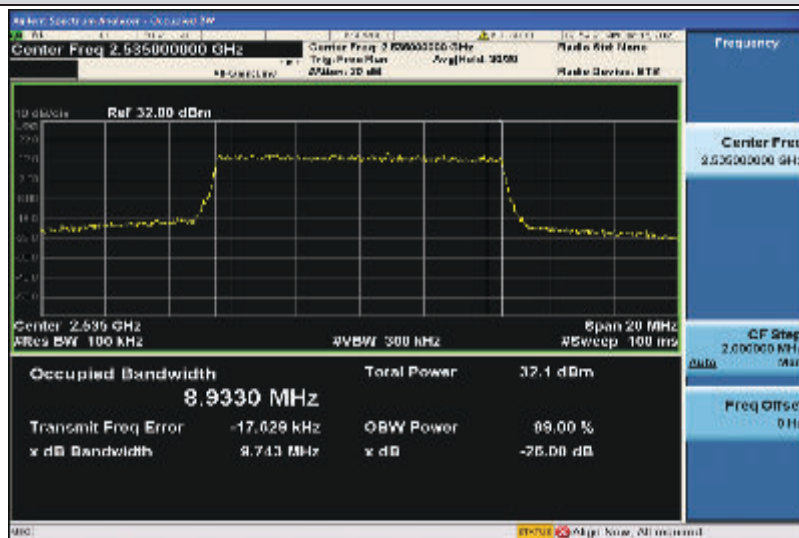

Band7-10MHz-QPSK-21100-50RB#0-8.9330