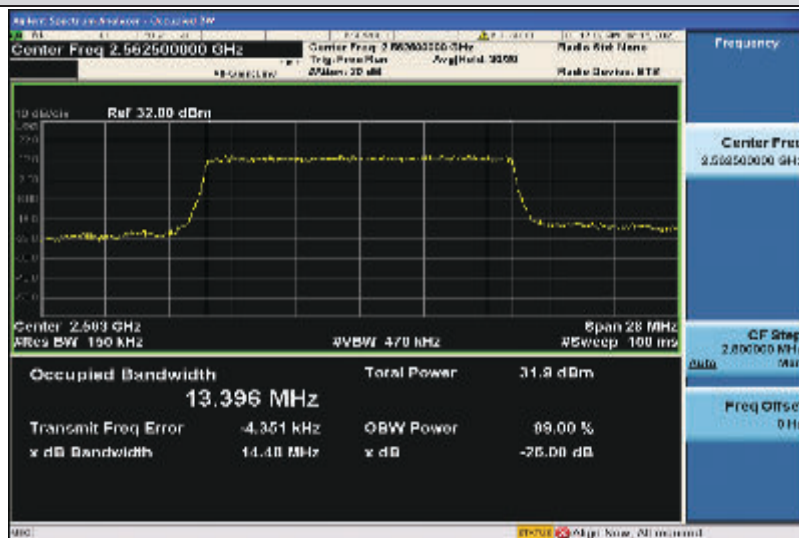

Band7-15MHz-QPSK-20825-75RB#0-9.0021

Band7-15MHz-QPSK-21100-75RB#0-13.418

Band7-15MHz-QPSK-21375-75RB#0-13.431

Band7-15MHz-16QAM-20825-75RB#0-13.451

Band7-15MHz-16QAM-21100-75RB#0-13.419

Band7-15MHz-16QAM-21375-75RB#0-13.396