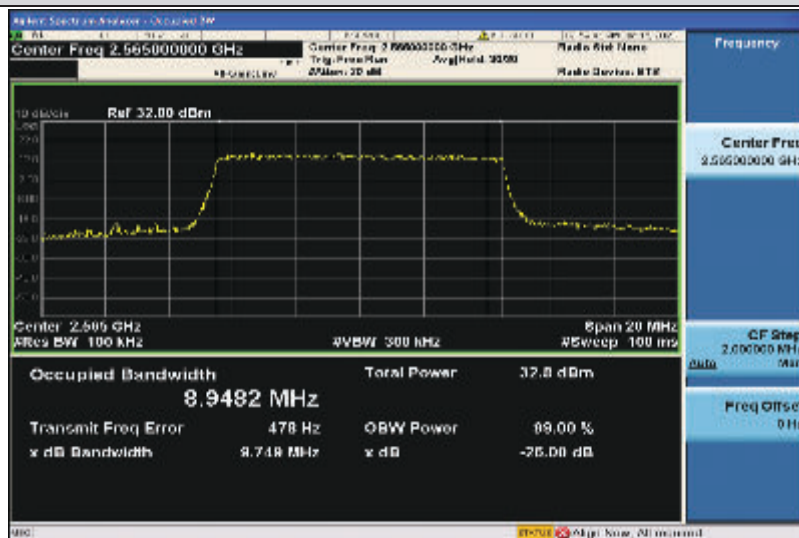

Band7-10MHz-QPSK-21400-50RB#0-8.9482