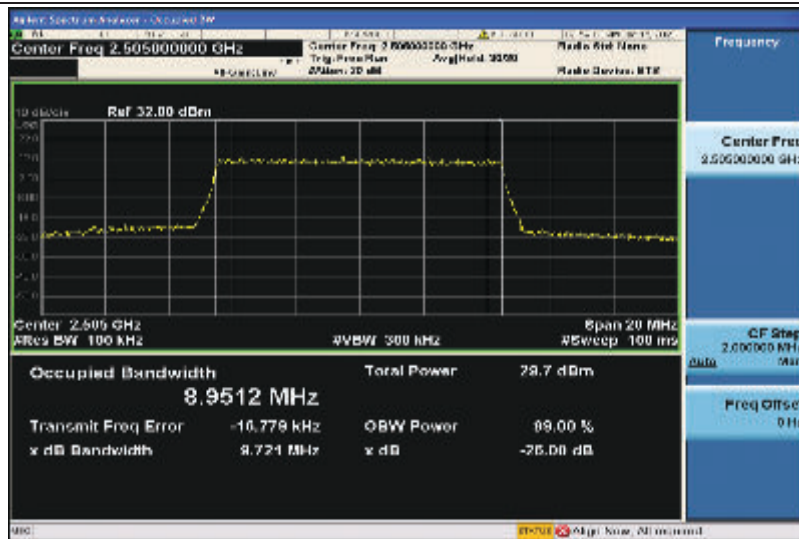

Band7-10MHz-16QAM-20800-50RB#0-8.9512