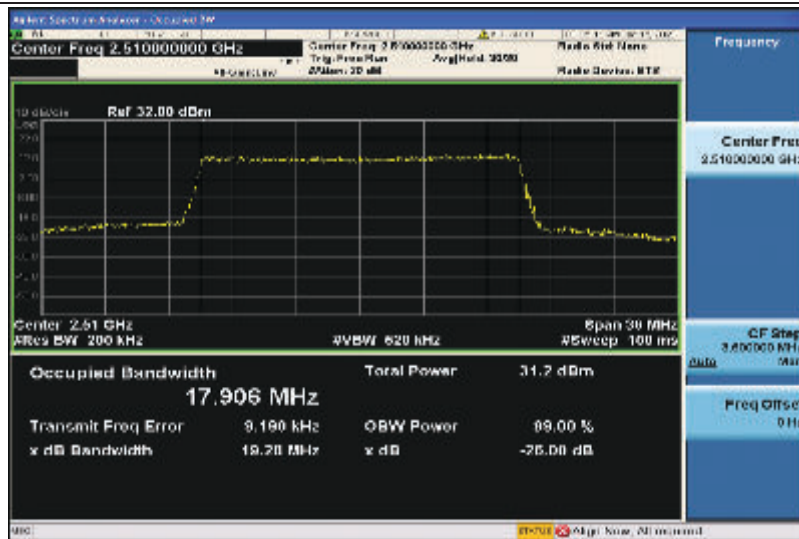

Band7-15MHz-QPSK-20825-75RB#0-9.0021

Band7-15MHz-QPSK-21100-75RB#0-13.418

Band7-15MHz-QPSK-21375-75RB#0-13.431

Band7-15MHz-16QAM-20825-75RB#0-13.451

Band7-15MHz-16QAM-21100-75RB#0-13.419

Band7-15MHz-16QAM-21375-75RB#0-13.396