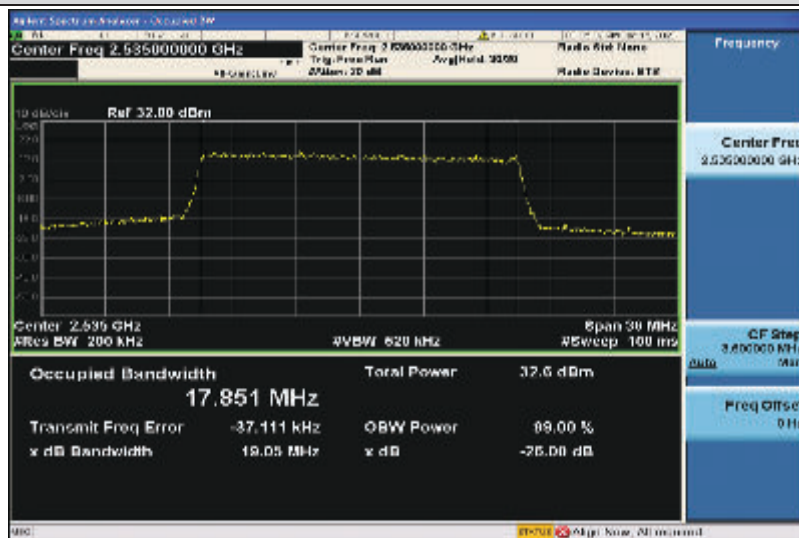

Band7-20MHz-QPSK-21100-100RB#0-17.851