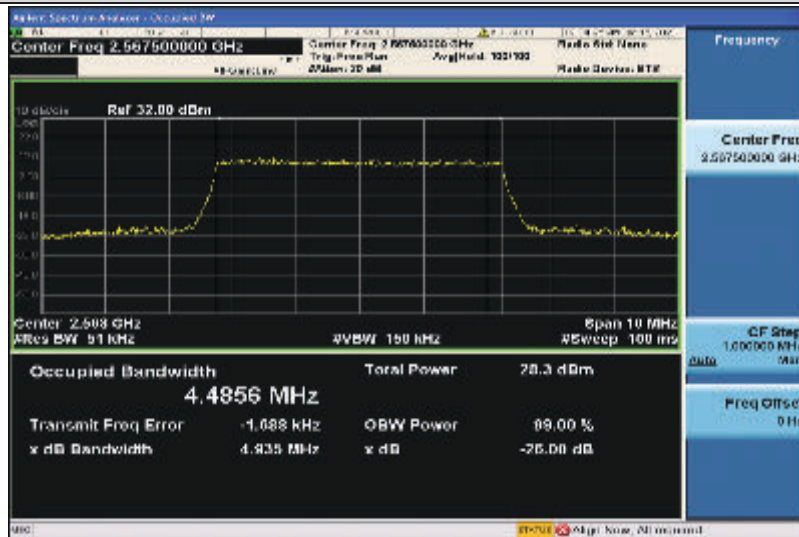

Band7-5MHz-QPSK-20775-25RB#0-4.4907

Band7-5MHz-QPSK-21100-25RB#0-4.4750

Band7-5MHz-QPSK-21425-25RB#0-4.4847

Band7-5MHz-16QAM-20775-25RB#0-4.4796

Band7-5MHz-16QAM-21100-25RB#0-4.4878

Band7-5MHz-16QAM-21425-25RB#0-4.4856