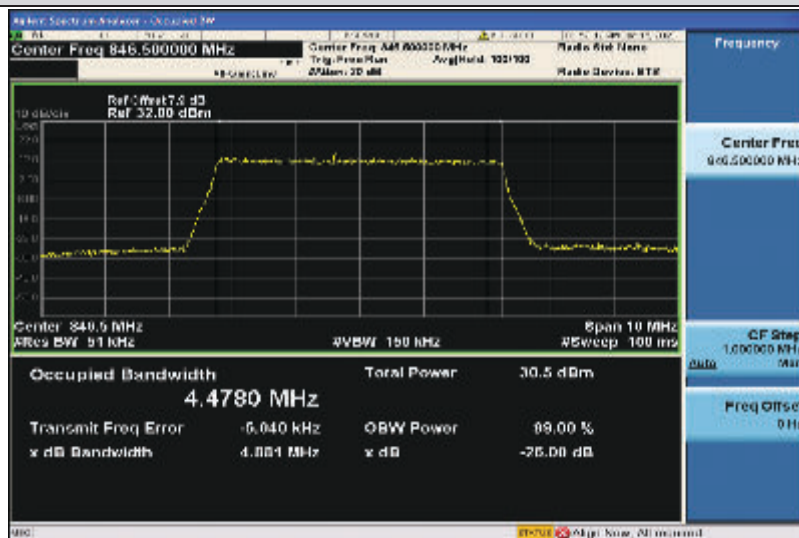

Band5-5MHz-QPSK-20425-25RB#0-4.4743

Band5-5MHz-QPSK-20525-25RB#0-4.4814

Band5-5MHz-QPSK-20625-25RB#0-4.4845

Band5-5MHz-16QAM-20425-25RB#0-4.4828

Band5-5MHz-16QAM-20525-25RB#0-4.4871

Band5-5MHz-16QAM-20625-25RB#0-4.4780