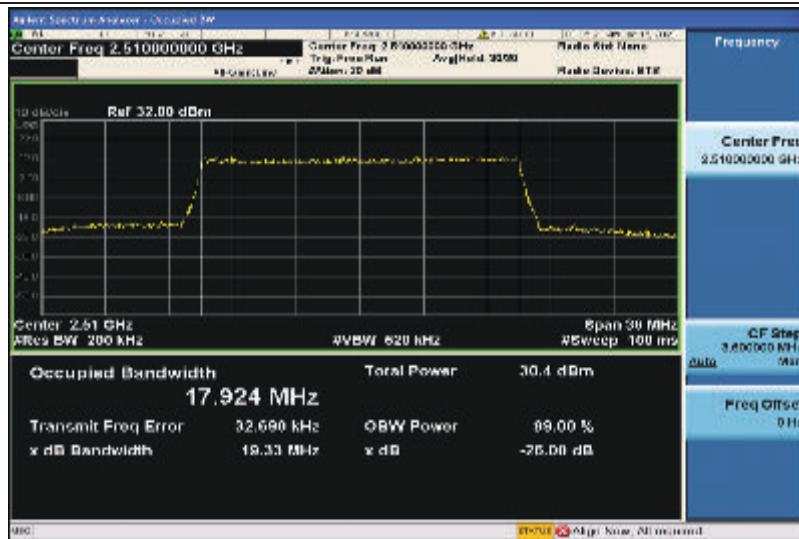

Band7-20MHz-16QAM-20850-100RB#0-17.924