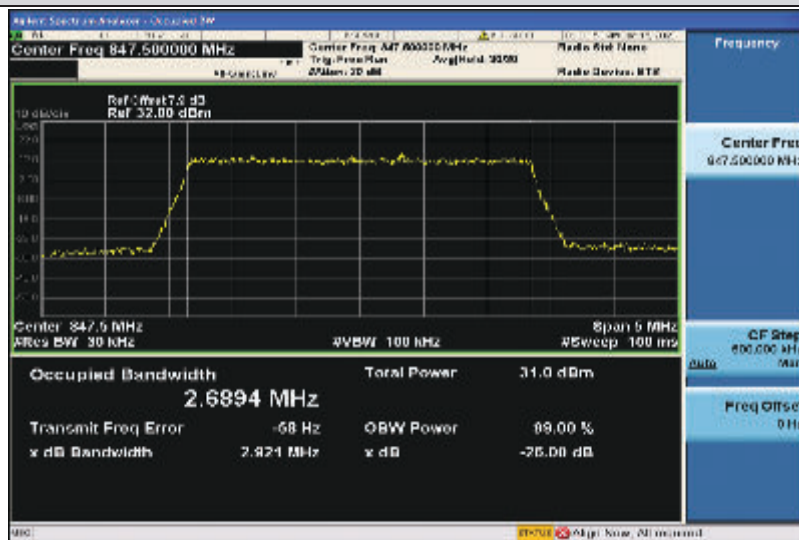

Band5-3MHz-QPSK-20635-15RB#0-2.6894