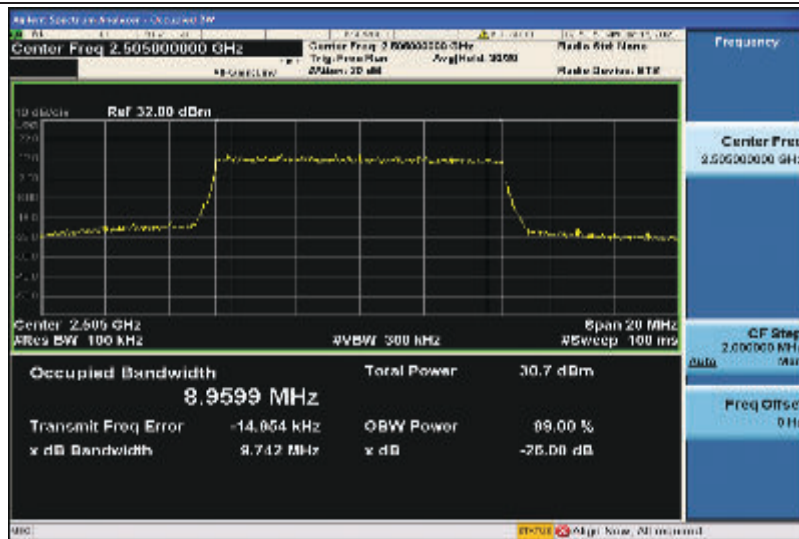

Band7-5MHz-QPSK-20775-25RB#0-4.4907

Band7-5MHz-QPSK-21100-25RB#0-4.4750

Band7-5MHz-QPSK-21425-25RB#0-4.4847

Band7-5MHz-16QAM-20775-25RB#0-4.4796

Band7-5MHz-16QAM-21100-25RB#0-4.4878

Band7-5MHz-16QAM-21425-25RB#0-4.4856