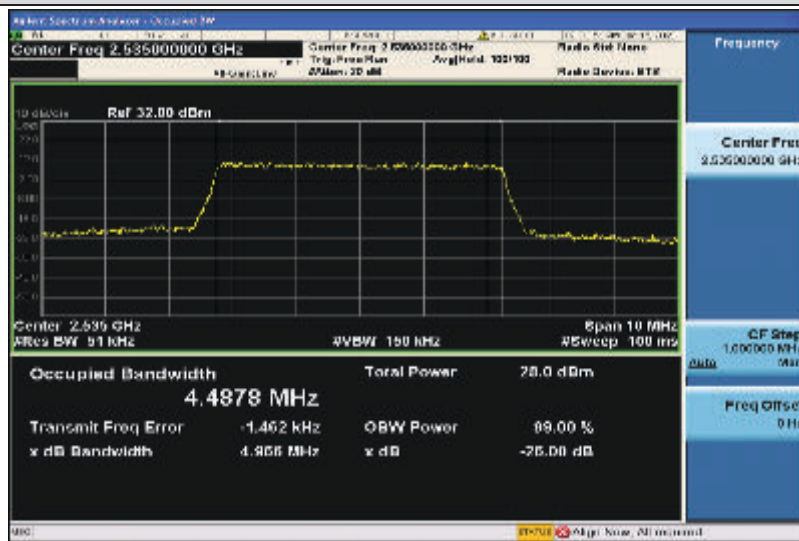

Band7-5MHz-QPSK-20775-25RB#0-4.4907

Band7-5MHz-QPSK-21100-25RB#0-4.4750

Band7-5MHz-QPSK-21425-25RB#0-4.4847

Band7-5MHz-16QAM-20775-25RB#0-4.4796

Band7-5MHz-16QAM-21100-25RB#0-4.4878

Band7-5MHz-16QAM-21425-25RB#0-4.4856