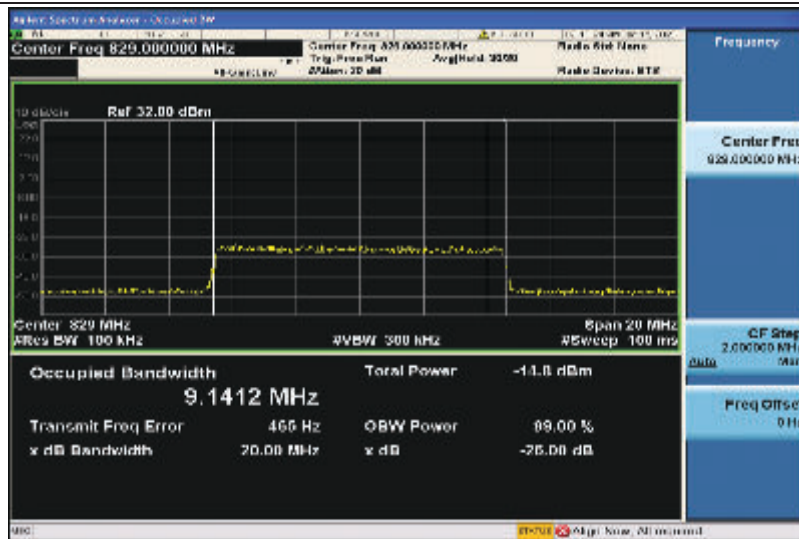

Band5-5MHz-QPSK-20425-25RB#0-4.4743

Band5-5MHz-QPSK-20525-25RB#0-4.4814

Band5-5MHz-QPSK-20625-25RB#0-4.4845

Band5-5MHz-16QAM-20425-25RB#0-4.4828

Band5-5MHz-16QAM-20525-25RB#0-4.4871

Band5-5MHz-16QAM-20625-25RB#0-4.4780