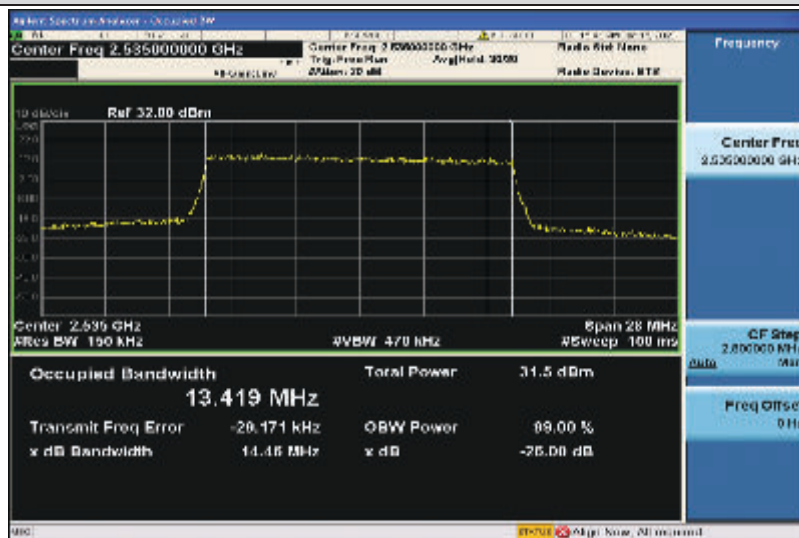

Band7-15MHz-QPSK-20825-75RB#0-9.0021

Band7-15MHz-QPSK-21100-75RB#0-13.418

Band7-15MHz-QPSK-21375-75RB#0-13.431

Band7-15MHz-16QAM-20825-75RB#0-13.451

Band7-15MHz-16QAM-21100-75RB#0-13.419

Band7-15MHz-16QAM-21375-75RB#0-13.396