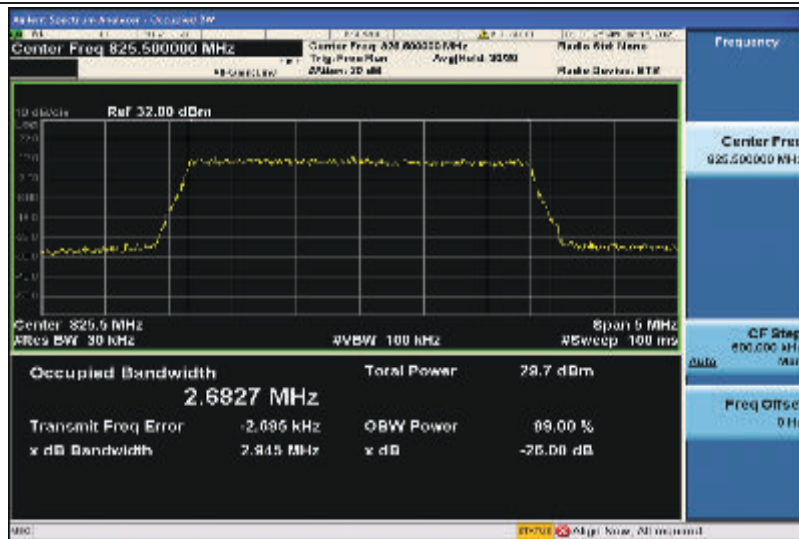

Band5-3MHz-16QAM-20415-15RB#0-2.6827