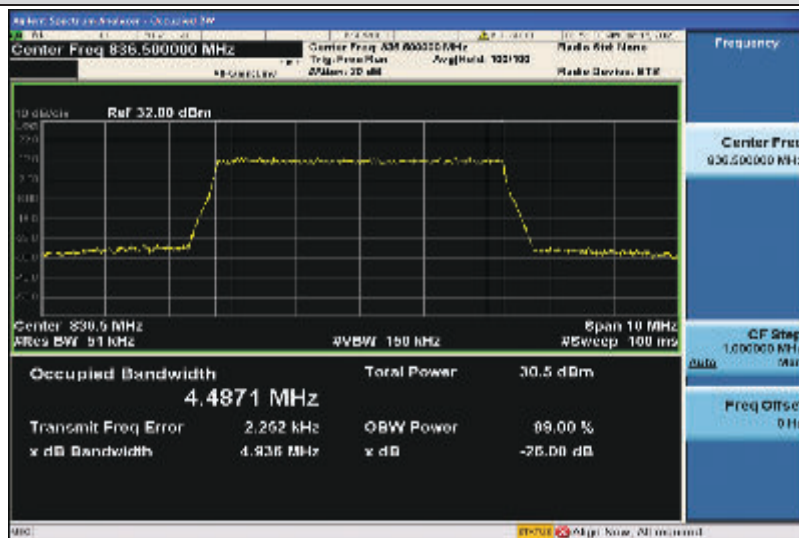

Band5-5MHz-QPSK-20425-25RB#0-4.4743

Band5-5MHz-QPSK-20525-25RB#0-4.4814

Band5-5MHz-QPSK-20625-25RB#0-4.4845

Band5-5MHz-16QAM-20425-25RB#0-4.4828

Band5-5MHz-16QAM-20525-25RB#0-4.4871

Band5-5MHz-16QAM-20625-25RB#0-4.4780