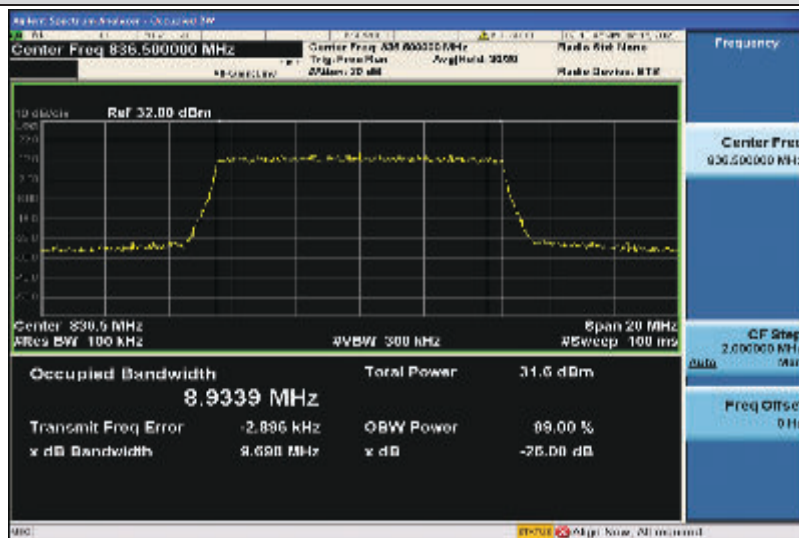

Band5-10MHz-QPSK-20525-50RB#0-8.9339