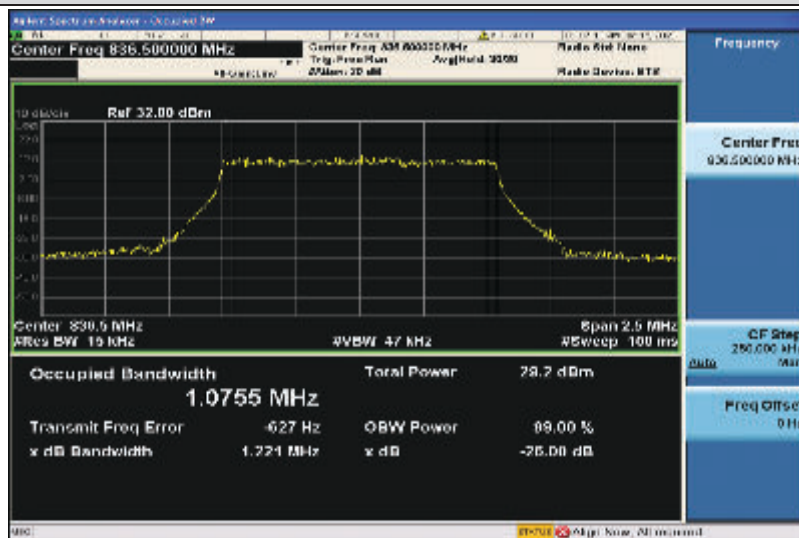

Band5-1.4MHz-QPSK-20407-6RB#0-1.0793

Band5-1.4MHz-QPSK-20525-6RB#0-1.0789

Band5-1.4MHz-QPSK-20643-6RB#0-1.0795

Band5-1.4MHz-16QAM-20407-6RB#0-1.0815

Band5-1.4MHz-16QAM-20525-6RB#0-1.0755

Band5-1.4MHz-16QAM-20643-6RB#0-1.0831