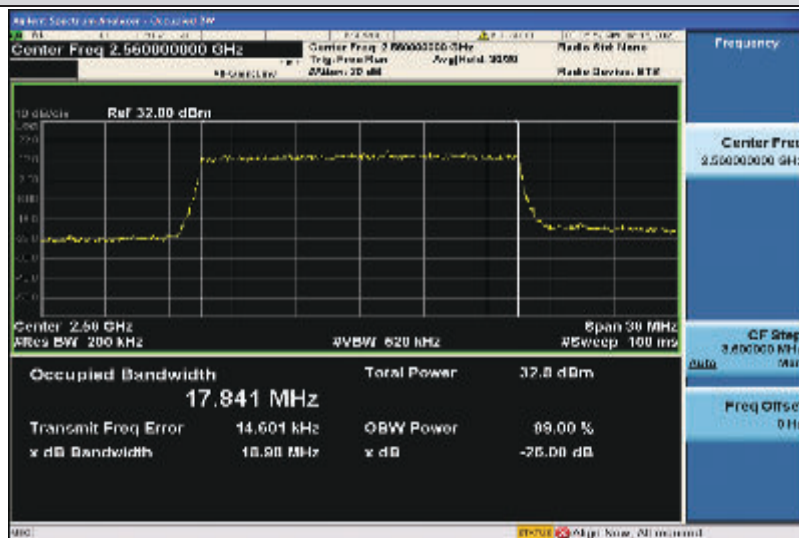

Band7-20MHz-QPSK-21350-100RB#0-17.841