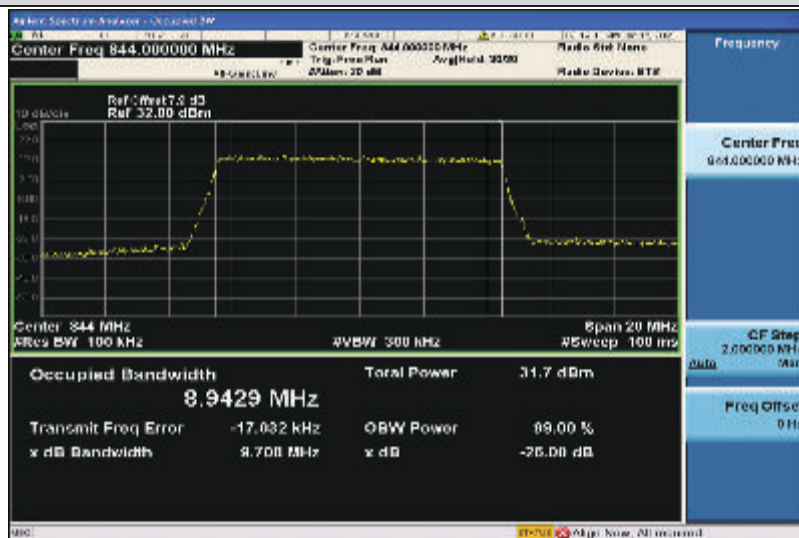

Band5-10MHz-QPSK-20600-50RB#0-8.9429