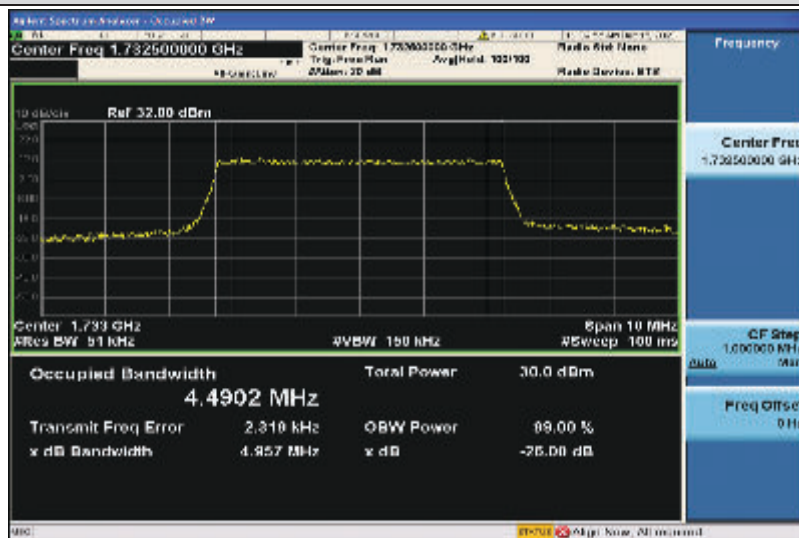

Band4-5MHz-QPSK-19975-25RB#0-4.4708

Band4-5MHz-QPSK-20175-25RB#0-4.4860

Band4-5MHz-QPSK-20375-25RB#0-4.4826

Band4-5MHz-16QAM-19975-25RB#0-4.4829

Band4-5MHz-16QAM-20175-25RB#0-4.4902

Band4-5MHz-16QAM-20375-25RB#0-4.4759