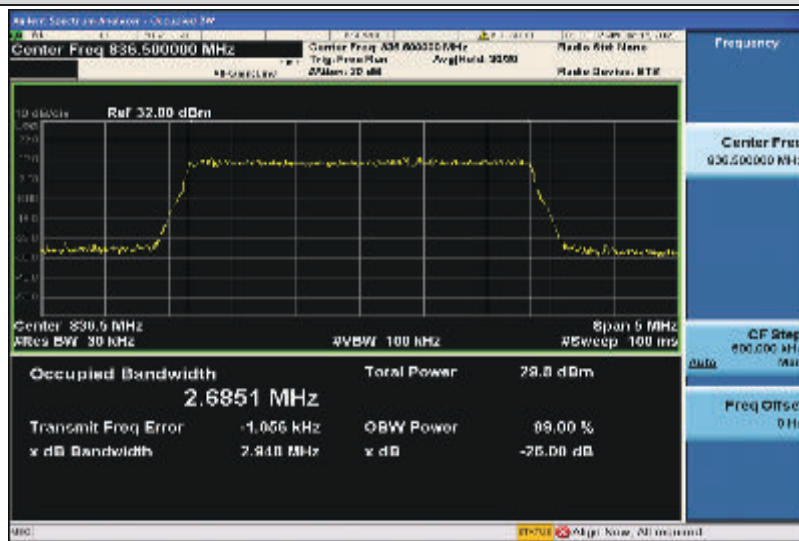

Band5-3MHz-QPSK-20525-15RB#0-2.6851