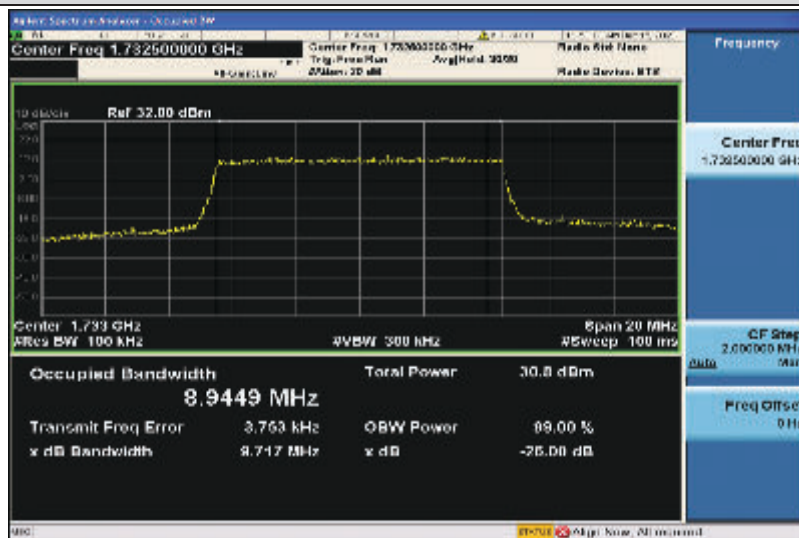

Band4-10MHz-QPSK-20175-50RB#0-8.9449