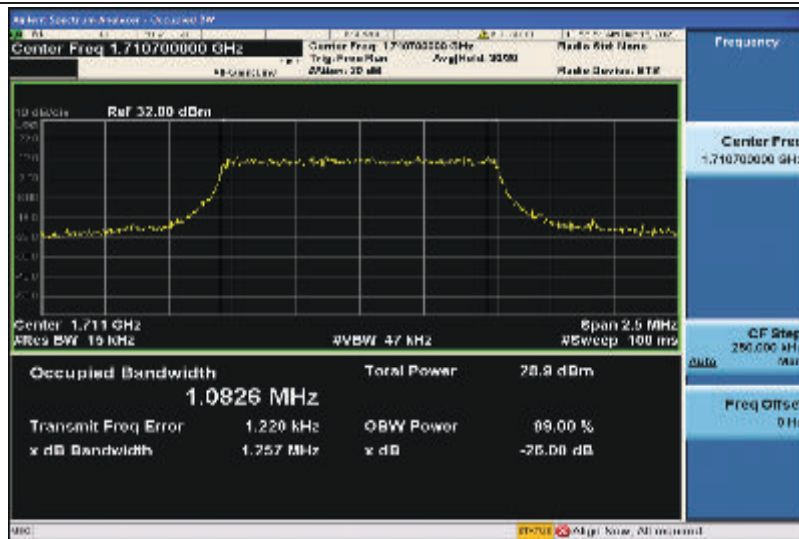

Band4-1.4MHz-16QAM-19957-6RB#0-1.0826