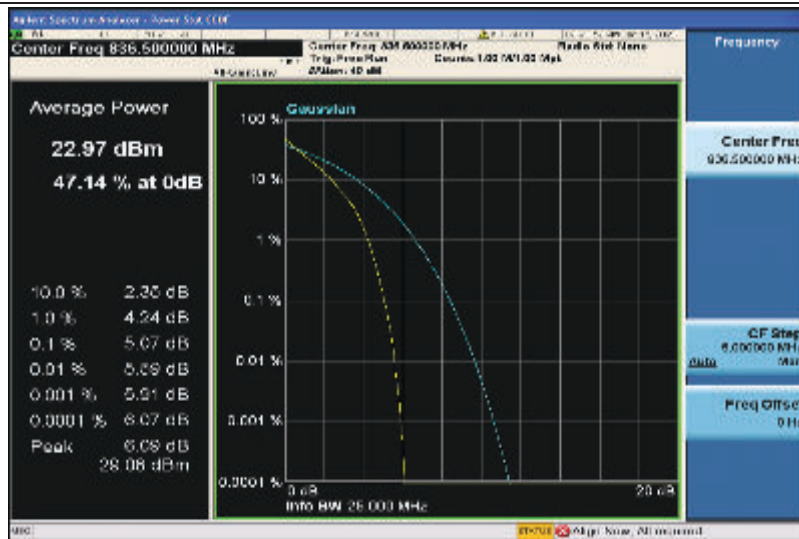

Band5-10MHz-QPSK-20525-50RB#0