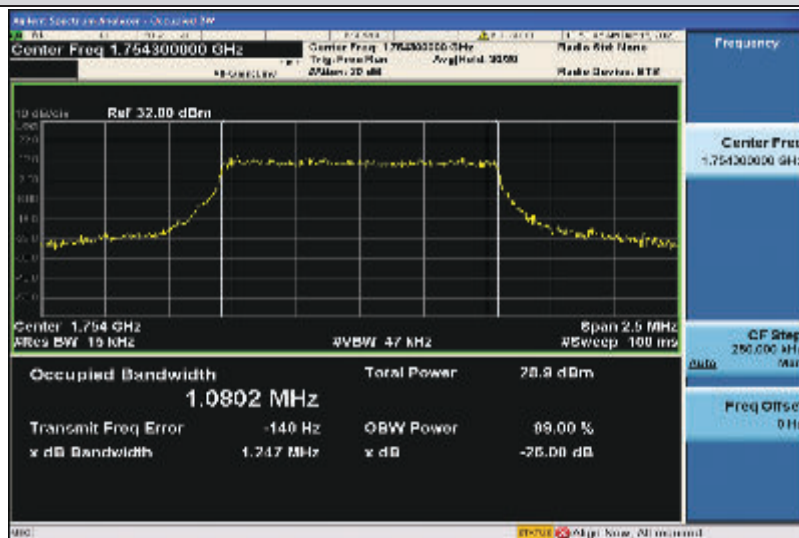

Band4-1.4MHz-16QAM-20393-6RB#0-1.0802