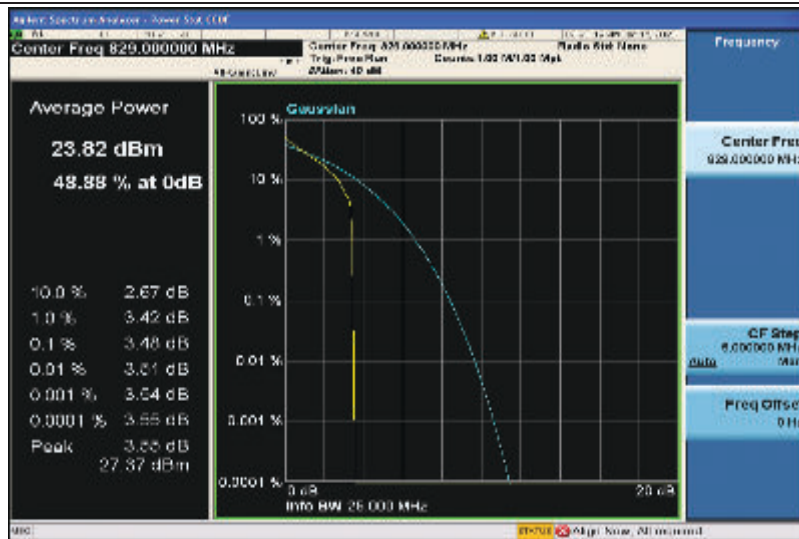

Band5-5MHz-QPSK-20625-25RB#0

Band5-5MHz-16QAM-20425-1RB#0

Band5-5MHz-16QAM-20425-25RB#0

Band5-5MHz-16QAM-20525-1RB#0

Band5-5MHz-16QAM-20525-25RB#0

Band5-5MHz-16QAM-20625-1RB#0

Band5-5MHz-16QAM-20625-25RB#0

Band5-10MHz-QPSK-20450-1RB#0