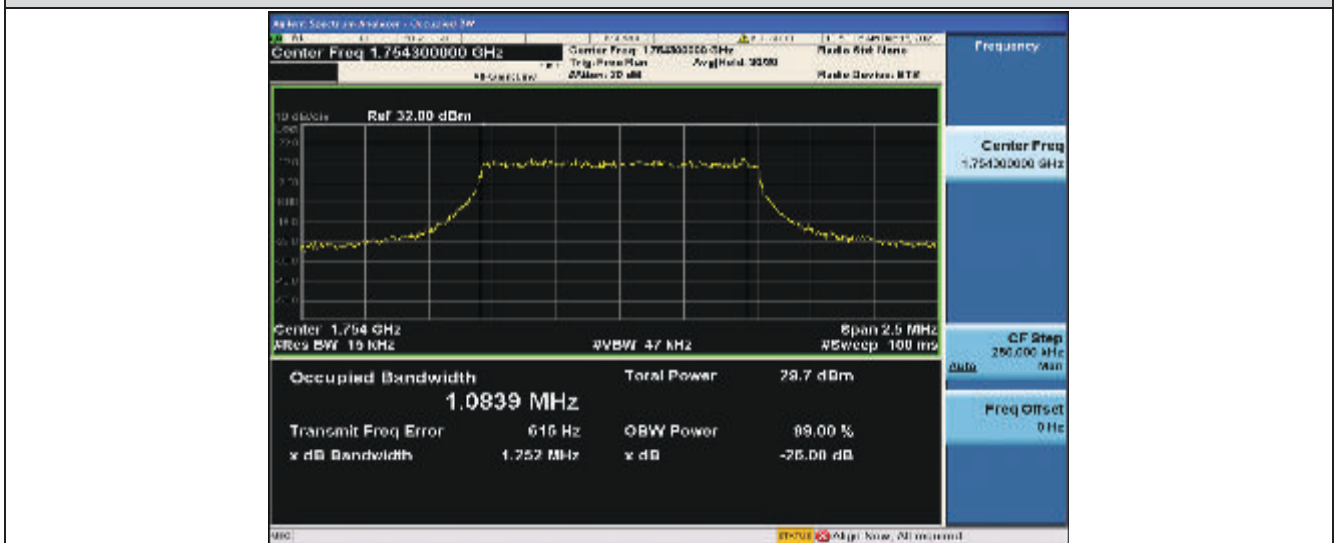

---

Band7	20MHz	16QAM	20850	100RB#0	17.924	19.33	PASS
Band7	20MHz	16QAM	21100	100RB#0	17.874	19.27	PASS
Band7	20MHz	16QAM	21350	100RB#0	17.879	19.13	PASS

Test Graphs

Band4-1.4MHz-QPSK-19957-6RB#0-1.0825

Band4-1.4MHz-QPSK-20175-6RB#0-1.0843