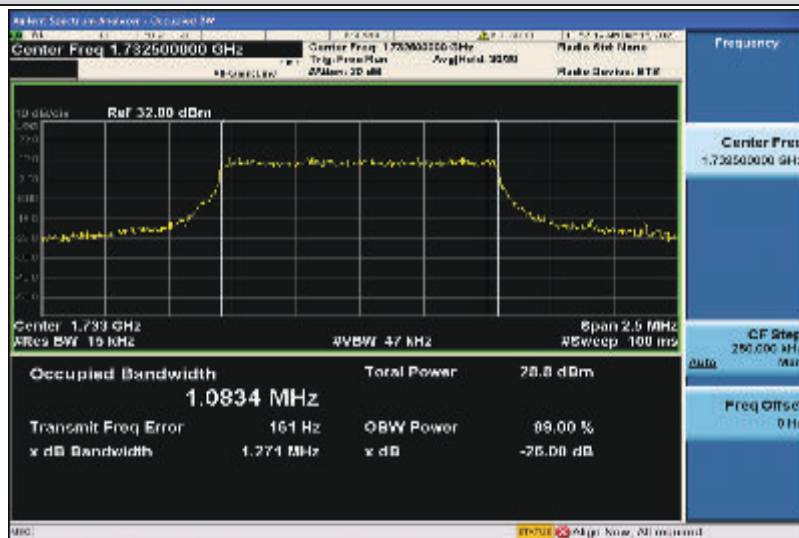

Band4-1.4MHz-16QAM-20175-6RB#0-1.0834