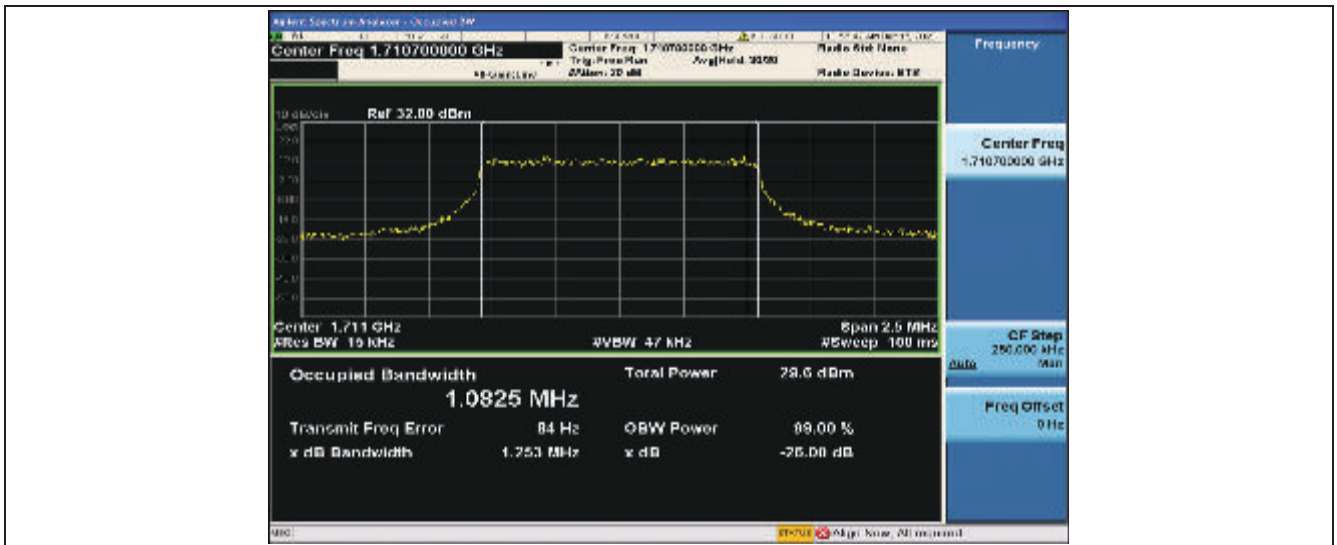

Test Graphs

Band4-1.4MHz-QPSK-19957-6RB#0-1.0825