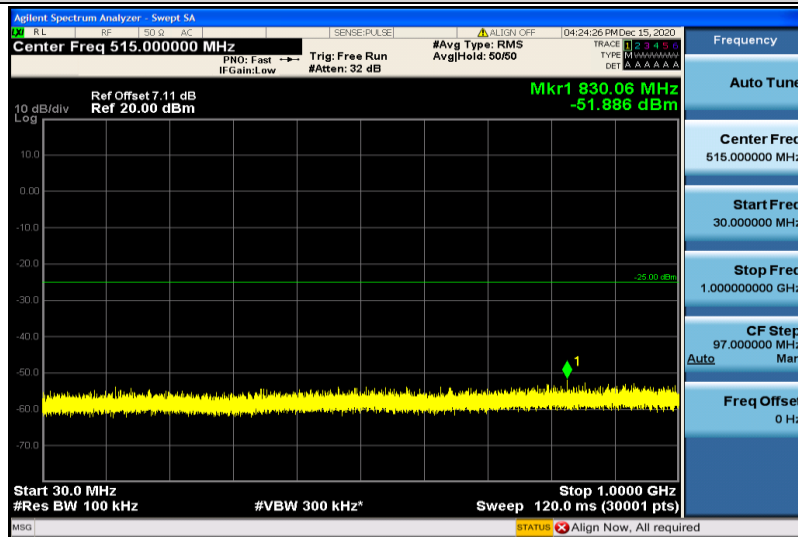

Band7-20MHz-QPSK-21100-1RB#0-30~1000MHz