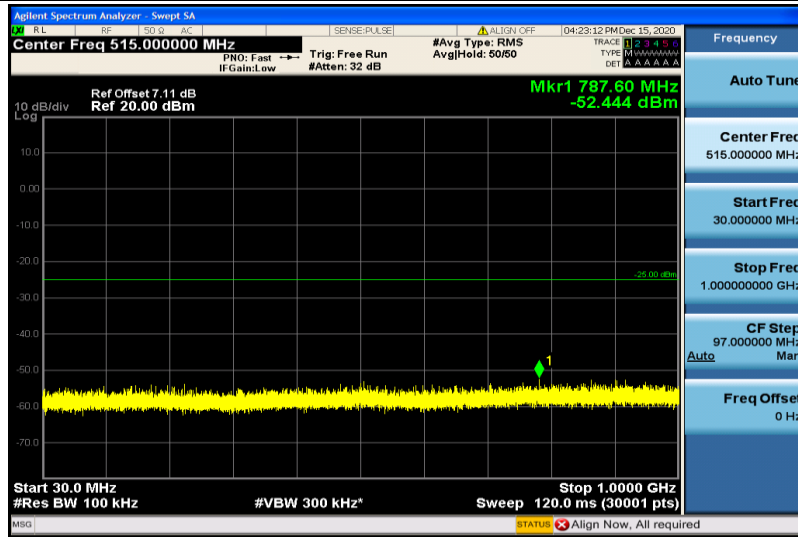

Band7-15MHz-16QAM-20825-1RB#0-1000~26000MHz

Band7-15MHz-16QAM-21100-1RB#0-30~1000MHz

Band7-15MHz-16QAM-21100-1RB#0-1000~26000MHz

Band7-15MHz-16QAM-21375-1RB#0-30~1000MHz

Band7-15MHz-16QAM-21375-1RB#0-1000~26000MHz