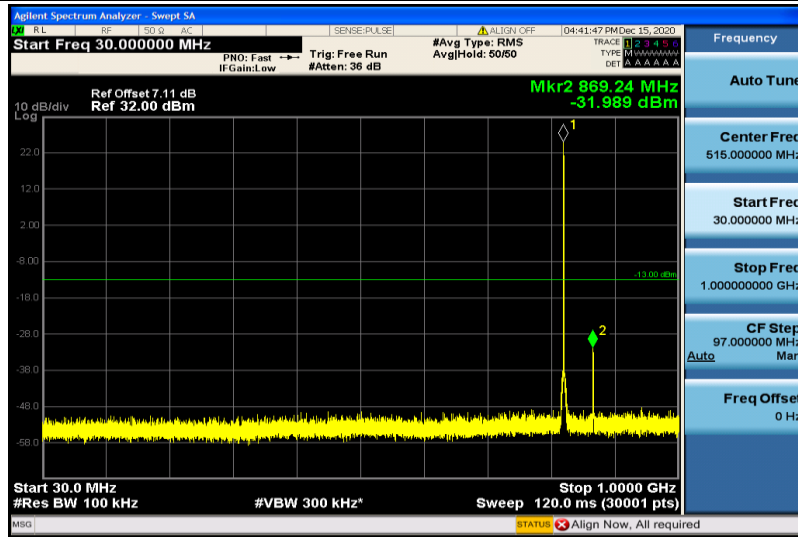

Band5-1.4MHz-QPSK-20643-1RB#0-1000~26000MHz

Band5-1.4MHz-16QAM-20407-1RB#0-30~1000MHz