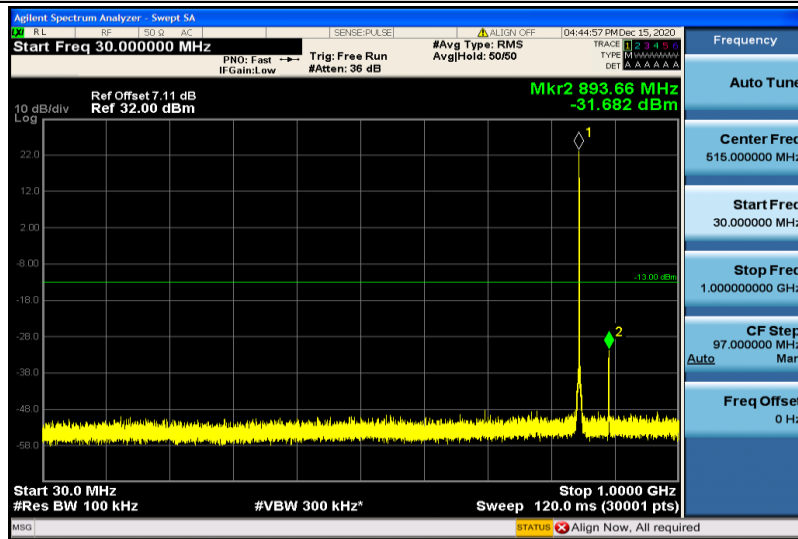

Band5-1.4MHz-16QAM-20525-1RB#0-1000~26000MHz

Band5-1.4MHz-16QAM-20643-1RB#0-30~1000MHz