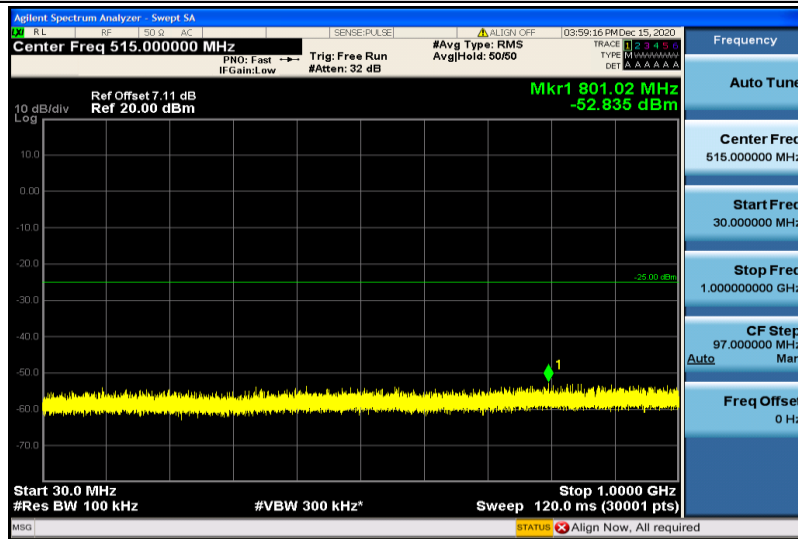

Band7-5MHz-16QAM-21100-1RB#0-1000~26000MHz

Band7-5MHz-16QAM-21425-1RB#0-30~1000MHz