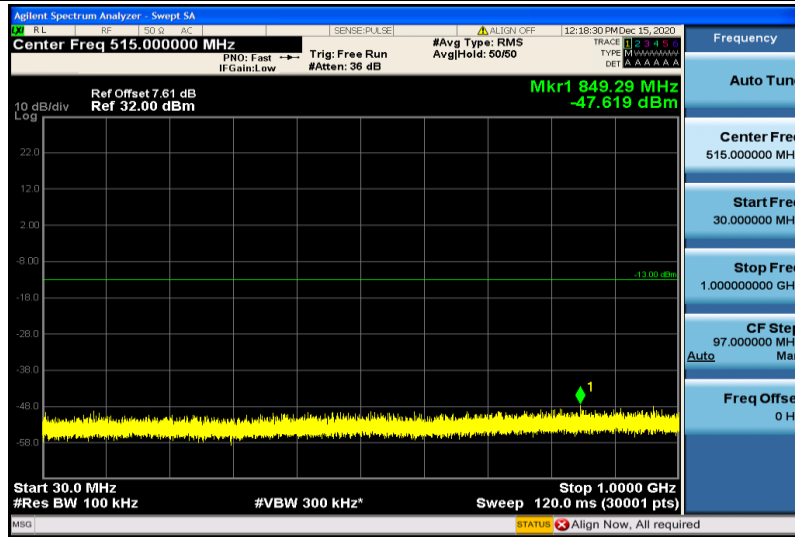

Band4-15MHz-QPSK-20175-1RB#0-1000~26000MHz

Band4-15MHz-QPSK-20325-1RB#0-30~1000MHz

Band4-15MHz-QPSK-20325-1RB#0-1000~26000MHz

Band4-15MHz-16QAM-20025-1RB#0-30~1000MHz

Band4-15MHz-16QAM-20025-1RB#0-1000~26000MHz