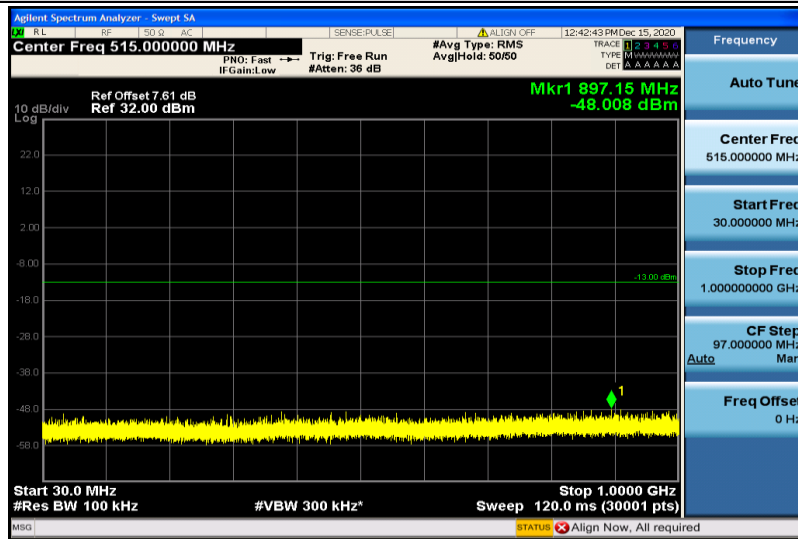

Band4-20MHz-QPSK-20175-1RB#0-1000~26000MHz

Band4-20MHz-QPSK-20300-1RB#0-30~1000MHz