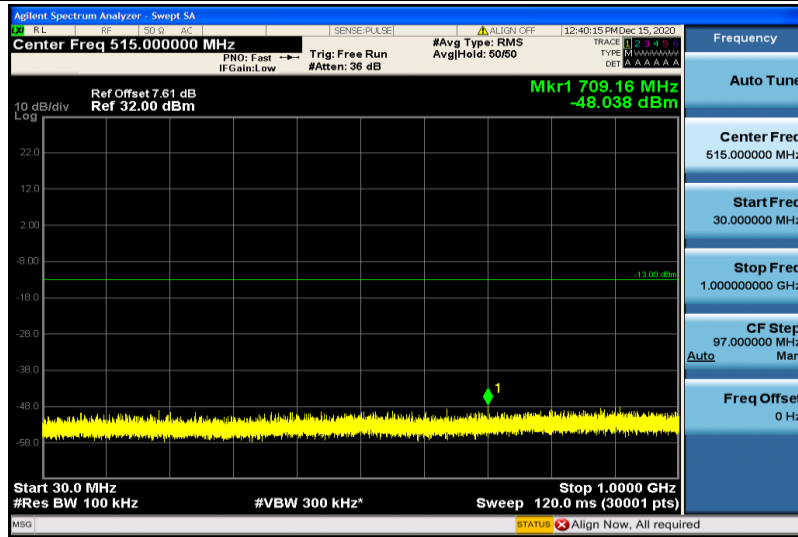

Band4-15MHz-16QAM-20175-1RB#0-30~1000MHz

Band4-15MHz-16QAM-20175-1RB#0-1000~26000MHz

Band4-15MHz-16QAM-20325-1RB#0-30~1000MHz

Band4-15MHz-16QAM-20325-1RB#0-1000~26000MHz

Band4-20MHz-QPSK-20050-1RB#0-30~1000MHz