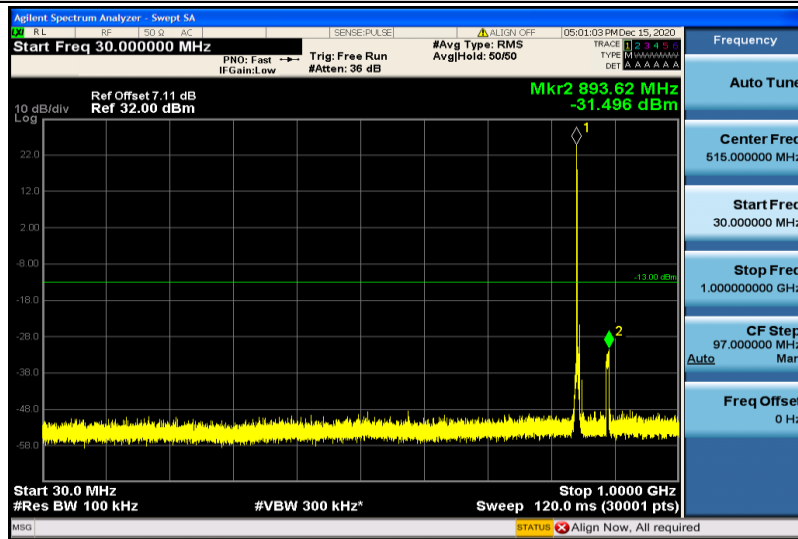

Band5-5MHz-16QAM-20525-1RB#0-1000~26000MHz

Band5-5MHz-16QAM-20625-1RB#0-30~1000MHz