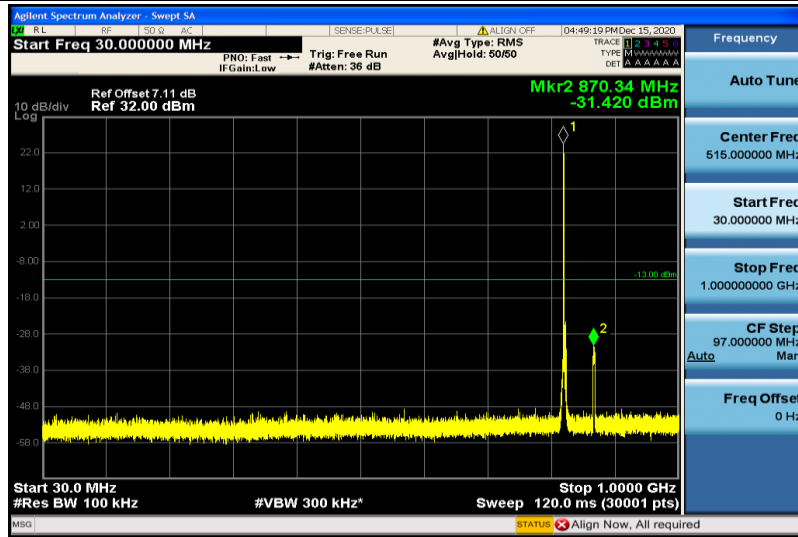

Band5-1.4MHz-16QAM-20643-1RB#0-1000~26000MHz

Band5-3MHz-QPSK-20415-1RB#0-30~1000MHz