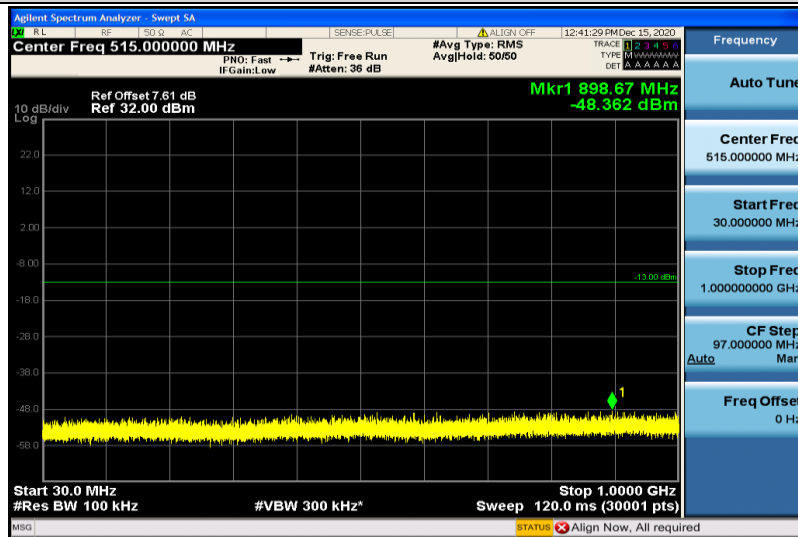

Band4-20MHz-QPSK-20050-1RB#0-1000~26000MHz

Band4-20MHz-QPSK-20175-1RB#0-30~1000MHz