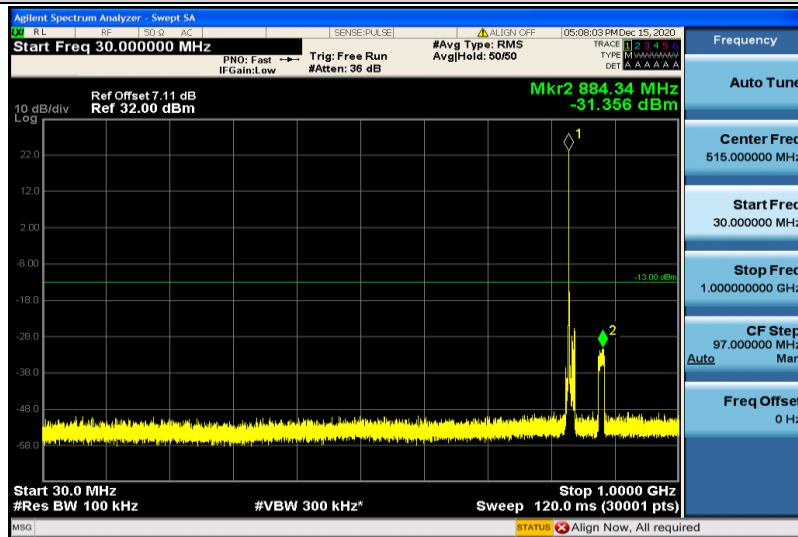

Band5-10MHz-QPSK-20450-1RB#0-1000~26000MHz

Band5-10MHz-QPSK-20525-1RB#0-30~1000MHz