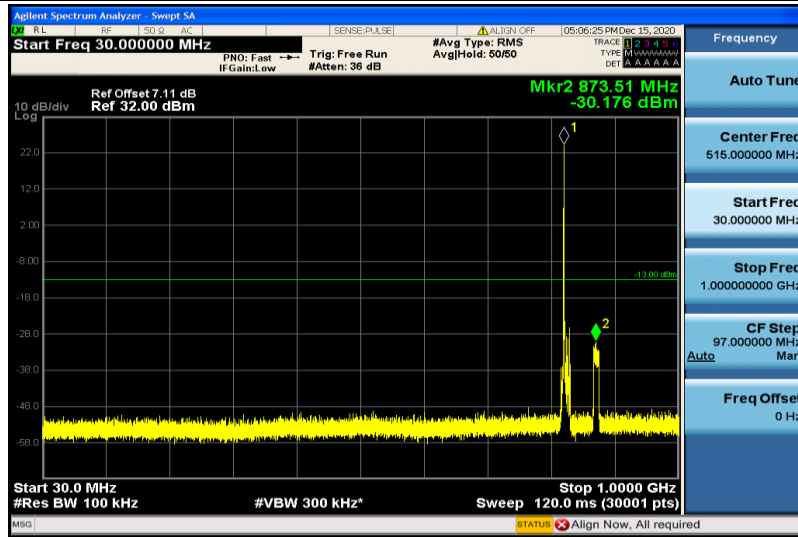

Band5-5MHz-16QAM-20425-1RB#0-1000~26000MHz

Band5-5MHz-16QAM-20525-1RB#0-30~1000MHz

Band5-5MHz-16QAM-20525-1RB#0-1000~26000MHz

Band5-5MHz-16QAM-20625-1RB#0-30~1000MHz

Band5-5MHz-16QAM-20625-1RB#0-1000~26000MHz