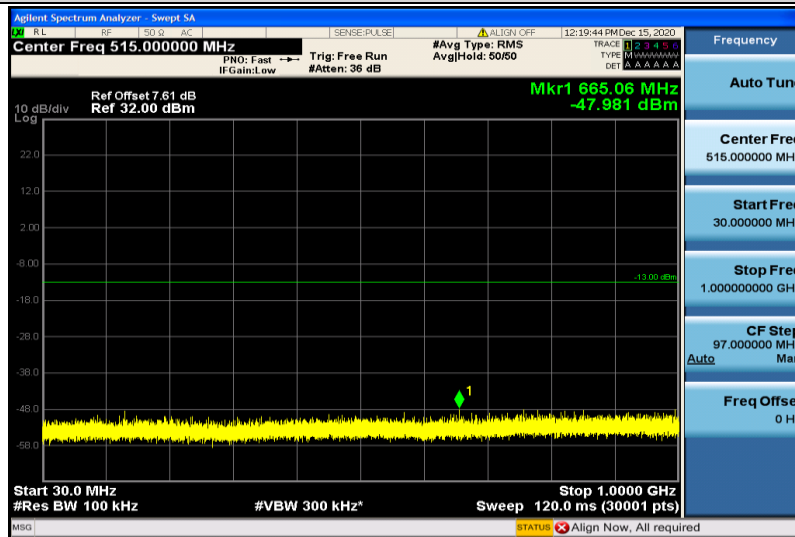

Band4-15MHz-QPSK-20175-1RB#0-1000~26000MHz

Band4-15MHz-QPSK-20325-1RB#0-30~1000MHz

Band4-15MHz-QPSK-20325-1RB#0-1000~26000MHz

Band4-15MHz-16QAM-20025-1RB#0-30~1000MHz

Band4-15MHz-16QAM-20025-1RB#0-1000~26000MHz