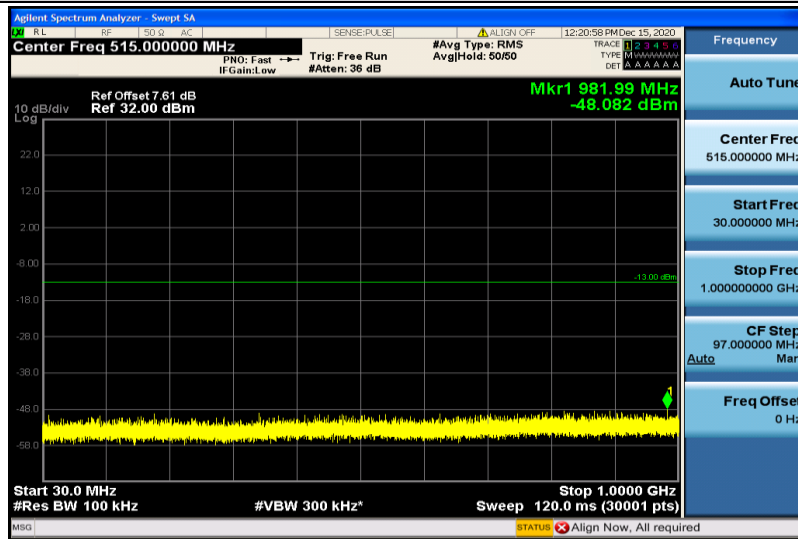

Band4-15MHz-16QAM-20175-1RB#0-1000~26000MHz

Band4-15MHz-16QAM-20325-1RB#0-30~1000MHz