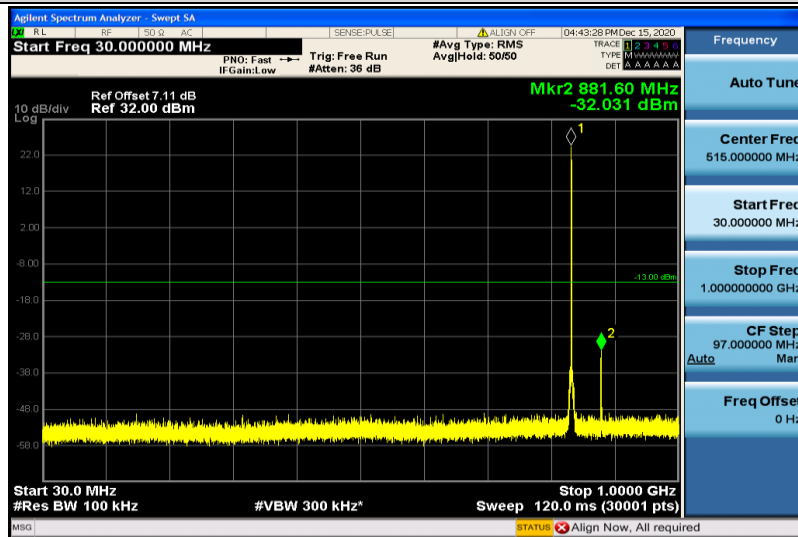

Band5-1.4MHz-QPSK-20643-1RB#0-30~1000MHz

Band5-1.4MHz-QPSK-20643-1RB#0-1000~26000MHz

Band5-1.4MHz-16QAM-20407-1RB#0-30~1000MHz

Band5-1.4MHz-16QAM-20407-1RB#0-1000~26000MHz

Band5-1.4MHz-16QAM-20525-1RB#0-30~1000MHz