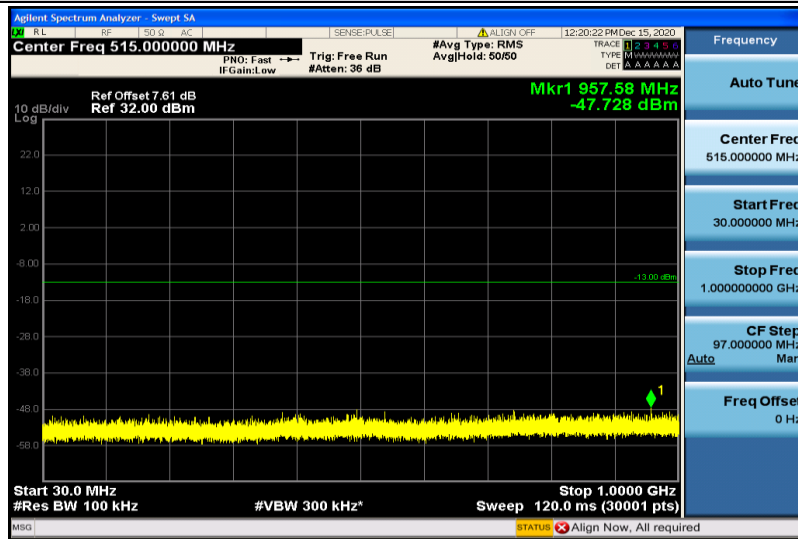

Band4-15MHz-QPSK-20175-1RB#0-1000~26000MHz

Band4-15MHz-QPSK-20325-1RB#0-30~1000MHz

Band4-15MHz-QPSK-20325-1RB#0-1000~26000MHz

Band4-15MHz-16QAM-20025-1RB#0-30~1000MHz

Band4-15MHz-16QAM-20025-1RB#0-1000~26000MHz