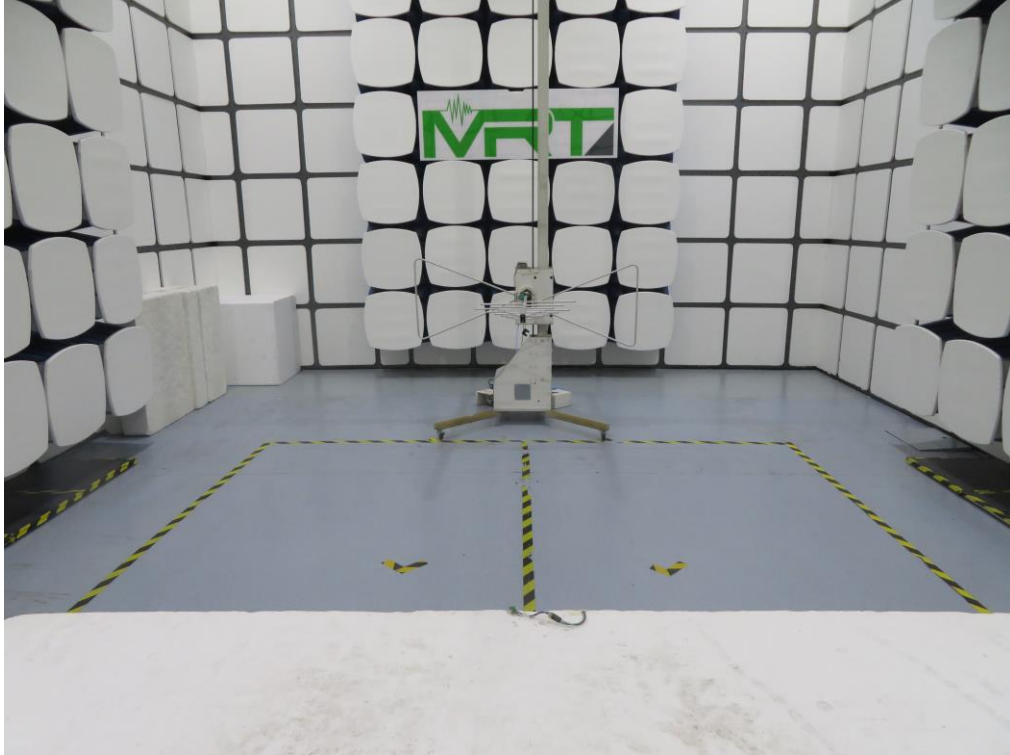

## RF Test Setup Photograph

Description: Radiated Spurious Emission Test Setup for below 1GHz

Description: Radiated Spurious Emission Test Setup for above 1GHz

Test Mode 1

Description: Front View of Conducted Emission Test Setup

Test Mode 1

Description: Side View of Conducted Emission Test Setup

## EMC Test Setup Photograph

Test Mode 1

Description: Radiated Emission Test Setup for below 1GHz

Test Mode 1

Description: Radiated Emission Test Setup for above 1GHz