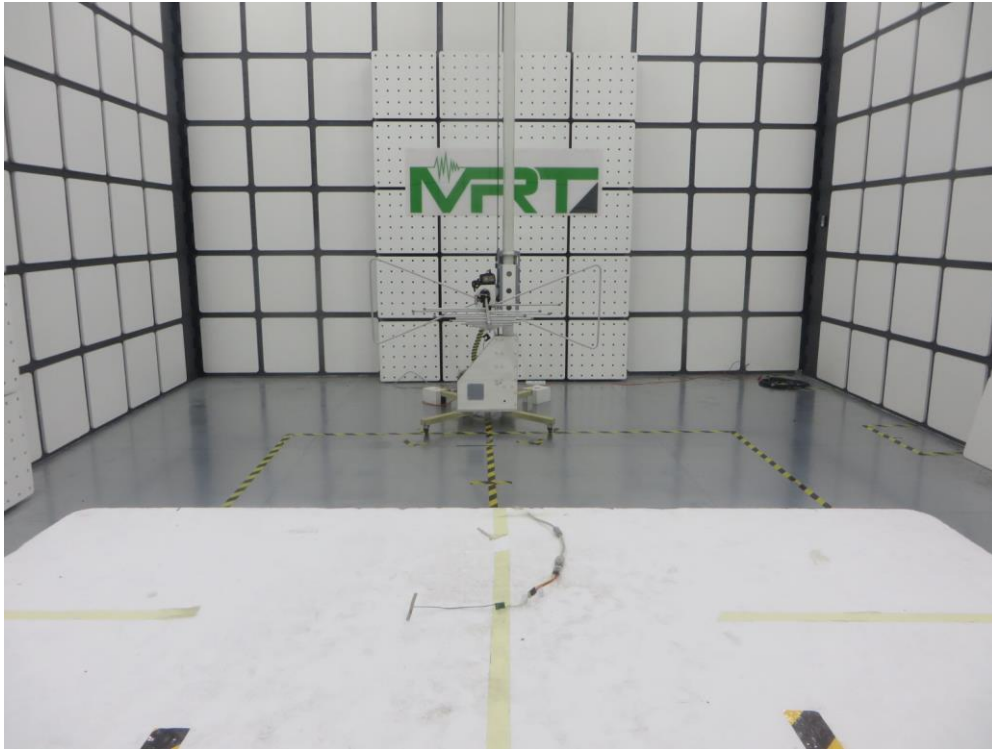

RF Test Setup Photograph

For Dragon-B

Description: Front View of Conducted Emission Test Setup

Description: Back View of Conducted Emission Test Setup

Description: Radiated Emission Test Setup for Below 1GHz

Description: Radiated Emission Test Setup for above 1GHz

For Dragon-C

Description: Front View of Conducted Emission Test Setup

Description: Back View of Conducted Emission Test Setup

Description: Radiated Emission Test Setup for below 1GHz

Description: Radiated Emission Test Setup for above 1GHz