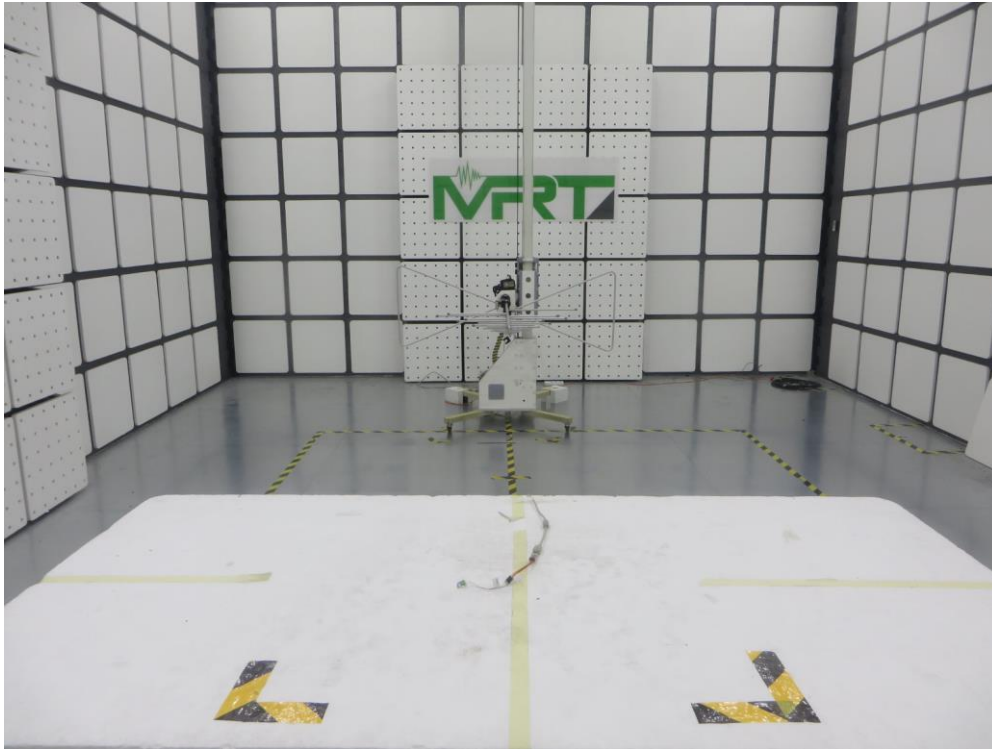

RF Test Setup Photograph

For Dragon-B

Description: Front View of Conducted Emission Test Setup

Description: Back View of Conducted Emission Test Setup

Description: Radiated Emission Test Setup for Below 1GHz

Description: Radiated Emission Test Setup for above 1GHz

For Dragon-C

Description: Front View of Conducted Emission Test Setup

Description: Back View of Conducted Emission Test Setup

Description: Radiated Emission Test Setup for below 1GHz

Description: Radiated Emission Test Setup for above 1GHz