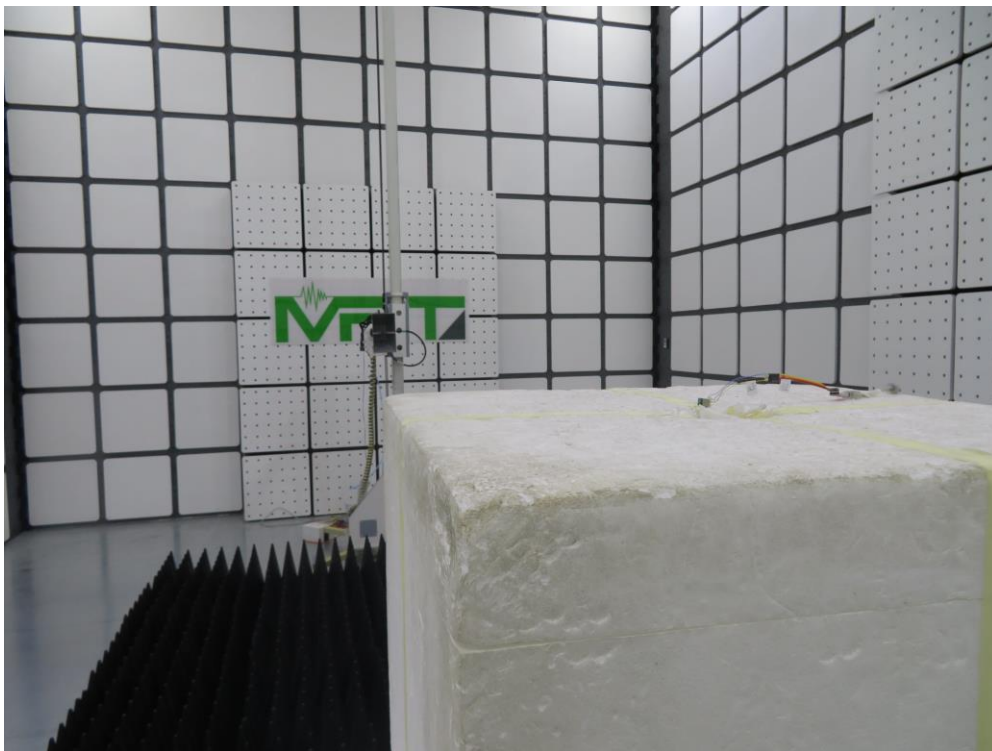

RF Test Setup Photograph

For Dragon-B

Description: Front View of Conducted Emission Test Setup

Description: Back View of Conducted Emission Test Setup

Description: Radiated Emission Test Setup for Below 1GHz

Description: Radiated Emission Test Setup for above 1GHz

For Dragon-C

Description: Front View of Conducted Emission Test Setup

Description: Back View of Conducted Emission Test Setup

Description: Radiated Emission Test Setup for below 1GHz

Description: Radiated Emission Test Setup for above 1GHz