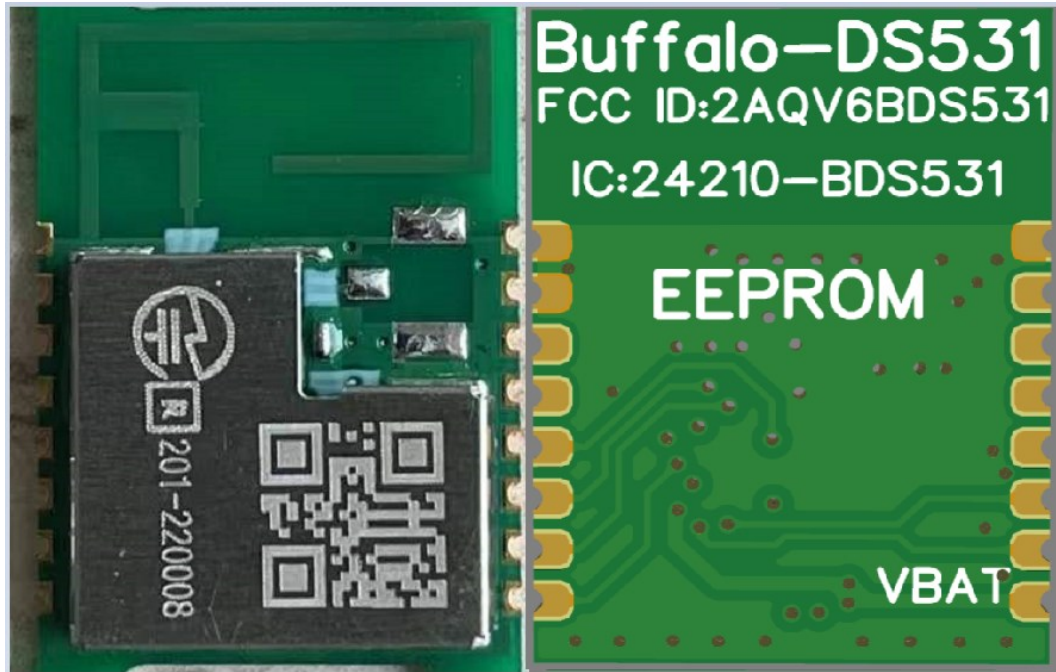

Buffalo-DS531

MIC:201-220008

FCC ID:2AQV6BDS531

IC:24210-BDS531

Buffalo-DS531-B Lable Location as following:

Buffalo-DS531-C Lable Location as following: