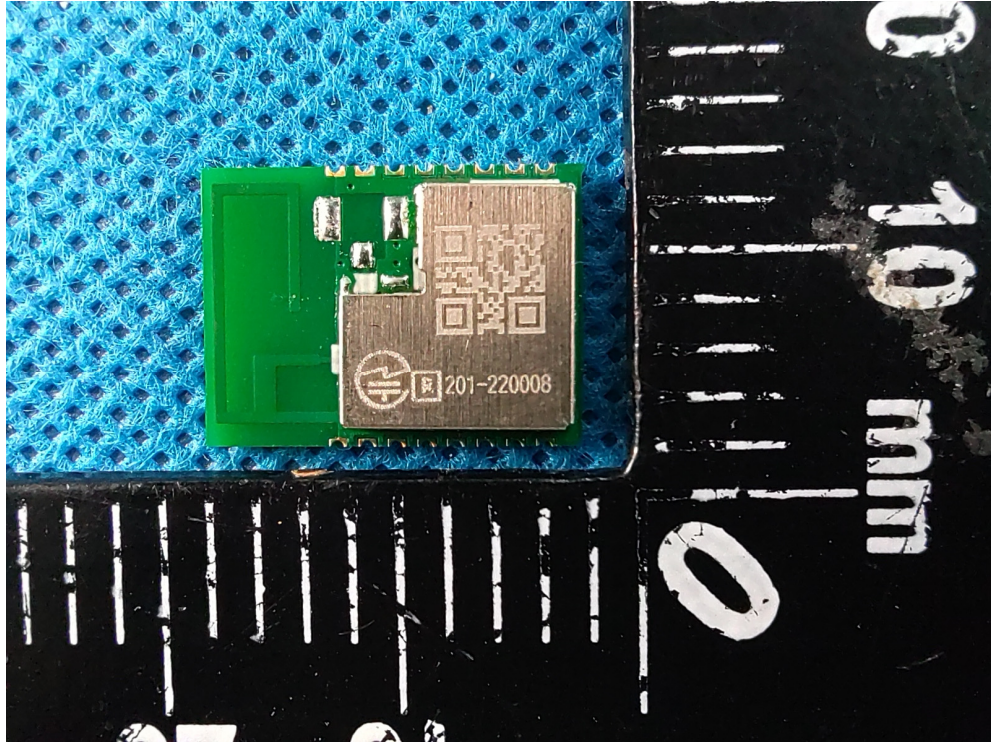

2. Photographs –Constructional Details

2.1. EUT – External View Model Buffalo-DS531-B& Buffalo-DS531-C

FCC ID: 2AQV6BDS531

Model: Buffalo-DS531-B

## Appendix-Buffalo-DS531-B & Buffalo-DS531-C-Photos

Model: Buffalo-DS531-C

Appendix-Buffalo-DS531-B & Buffalo-DS531-C-Photos

Dipole Antenna