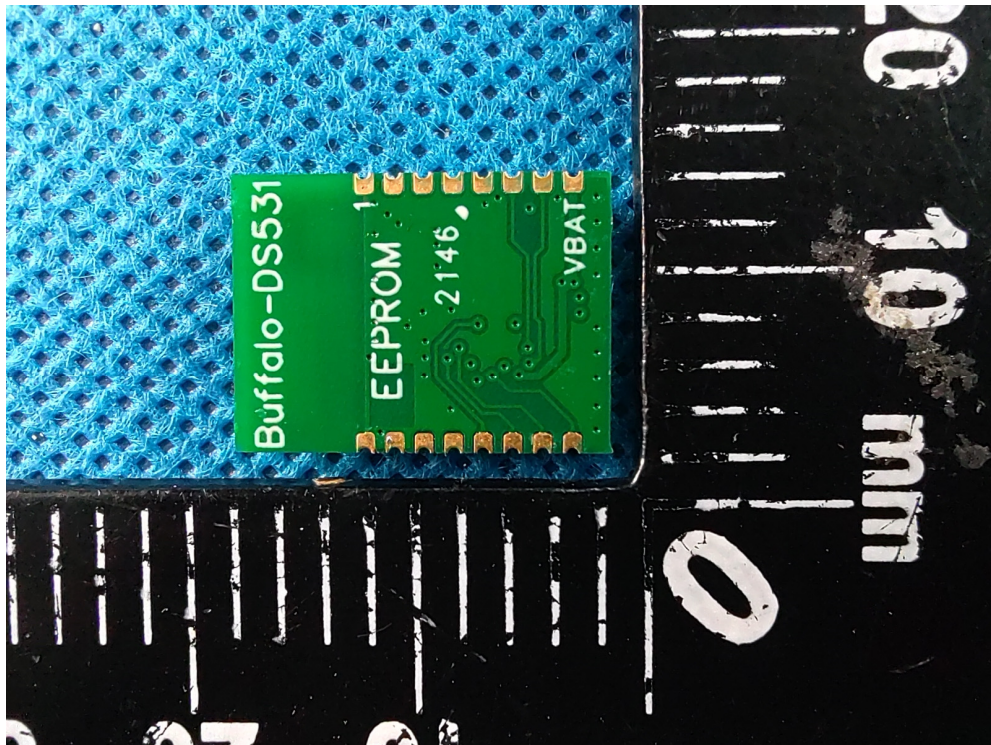

2. Photographs –Constructional Details

2.1. EUT – External View Model Buffalo-DS531-B& Buffalo-DS531-C

FCC ID: 2AQV6BDS531

Model: Buffalo-DS531-B

## Appendix-Buffalo-DS531-B & Buffalo-DS531-C-Photos

Model: Buffalo-DS531-C

Appendix-Buffalo-DS531-B & Buffalo-DS531-C-Photos

Dipole Antenna