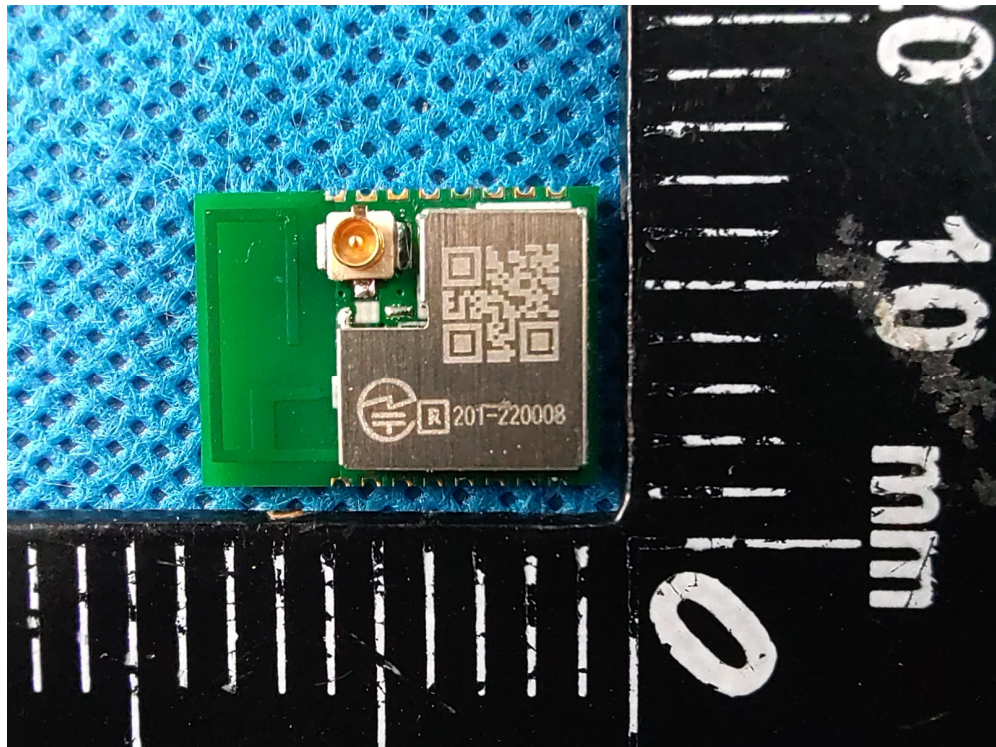

2. Photographs –Constructional Details

2.1. EUT – External View Model Buffalo-DS531-B& Buffalo-DS531-C

FCC ID: 2AQV6BDS531

Model: Buffalo-DS531-B

## Appendix-Buffalo-DS531-B & Buffalo-DS531-C-Photos

Model: Buffalo-DS531-C

Appendix-Buffalo-DS531-B & Buffalo-DS531-C-Photos

Dipole Antenna