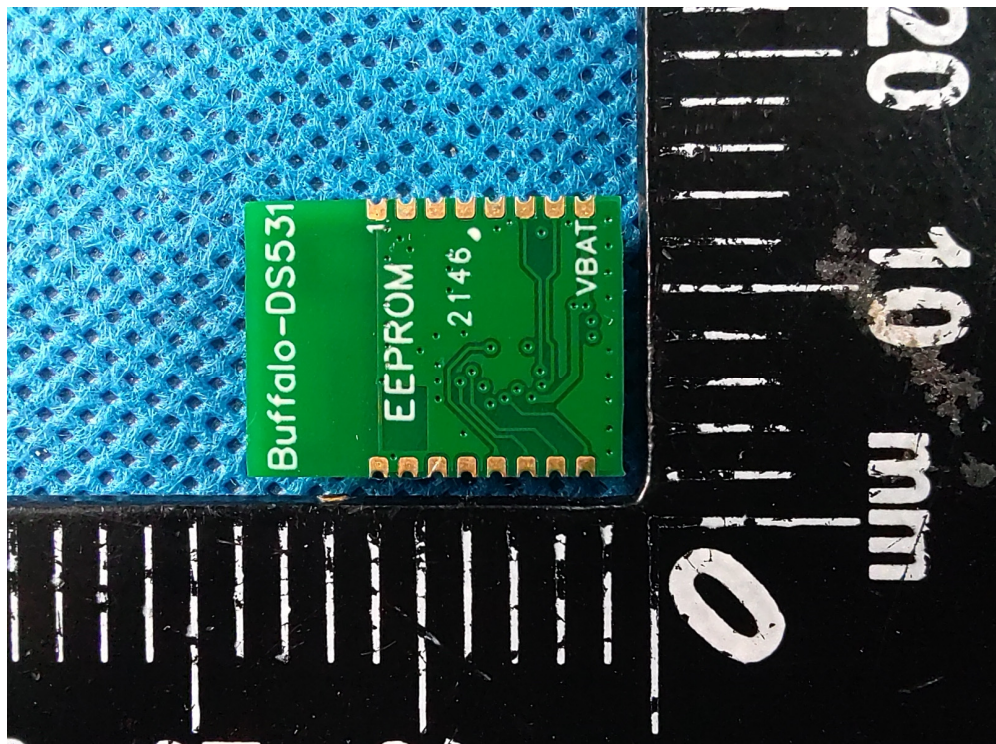

2. Photographs –Constructional Details

2.1. EUT – External View Model Buffalo-DS531-B& Buffalo-DS531-C

FCC ID: 2AQV6BDS531

Model: Buffalo-DS531-B

## Appendix-Buffalo-DS531-B & Buffalo-DS531-C-Photos

Model: Buffalo-DS531-C

Appendix-Buffalo-DS531-B & Buffalo-DS531-C-Photos

Dipole Antenna