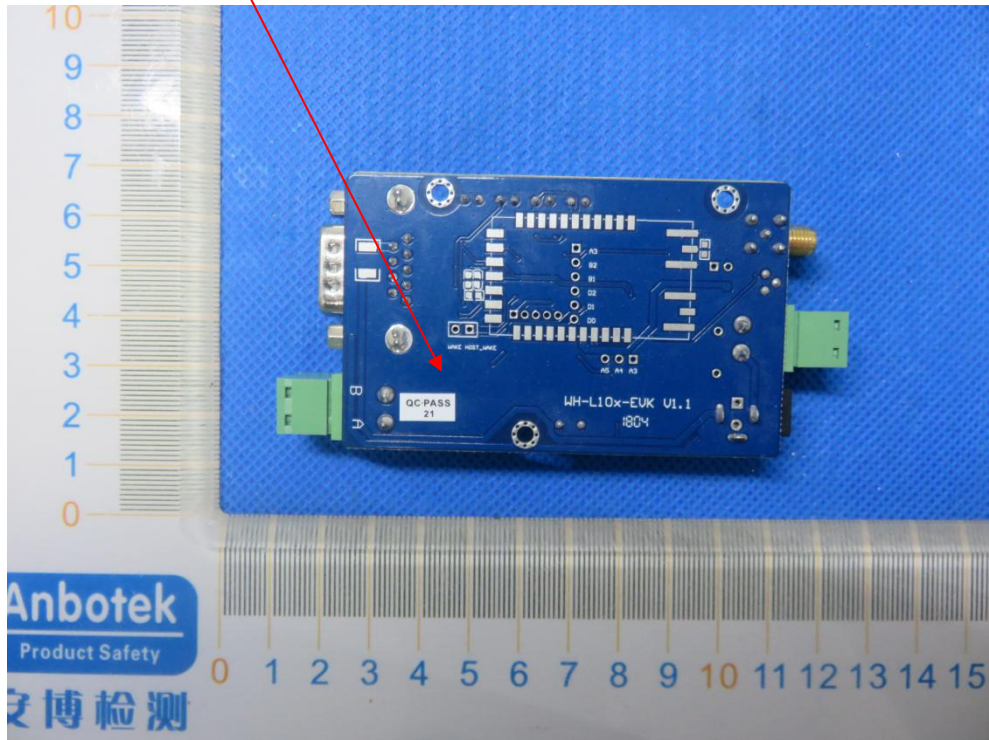

Label Location On EUT

Label

FCC ID: 2AQUW-WH-L101