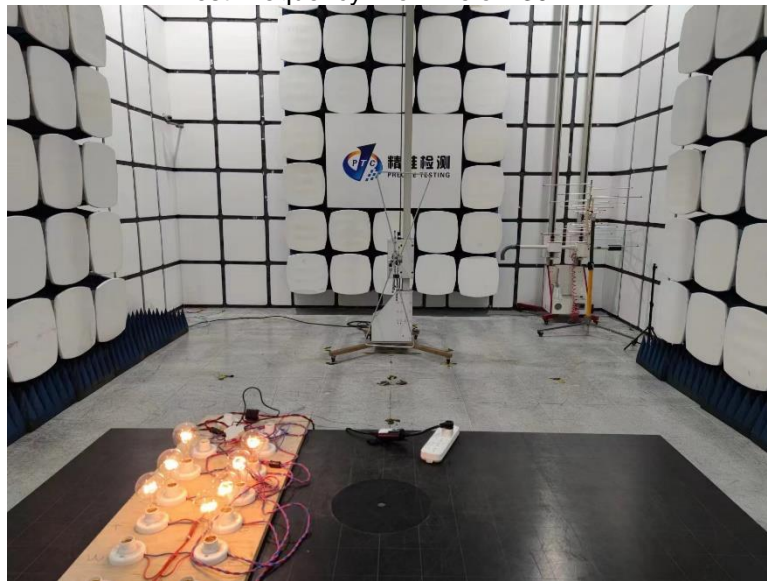

Conducted Emissions

Radiated Spurious Emissions  
Test Frequency From Below 30MHz

Test frequency from Above 1GHz