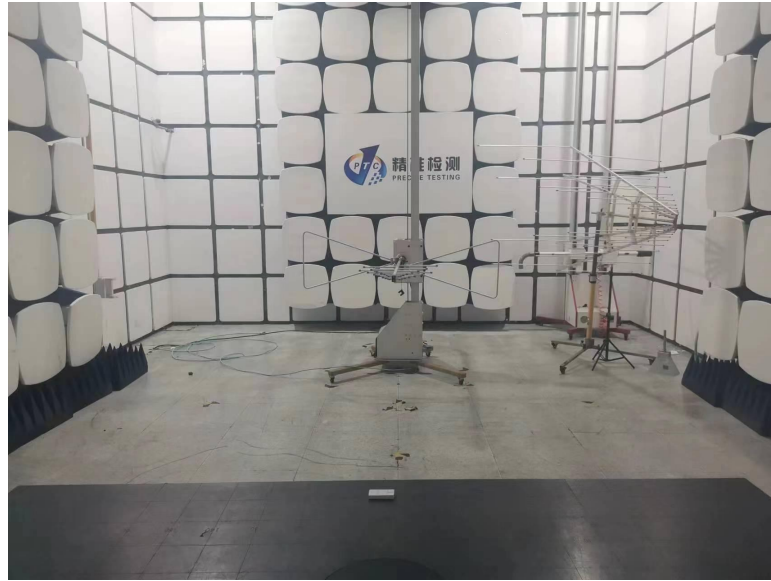

Radiated Spurious Emissions

Test Frequency From 30MHz-1000MHz

Test frequency from Above 1GHz