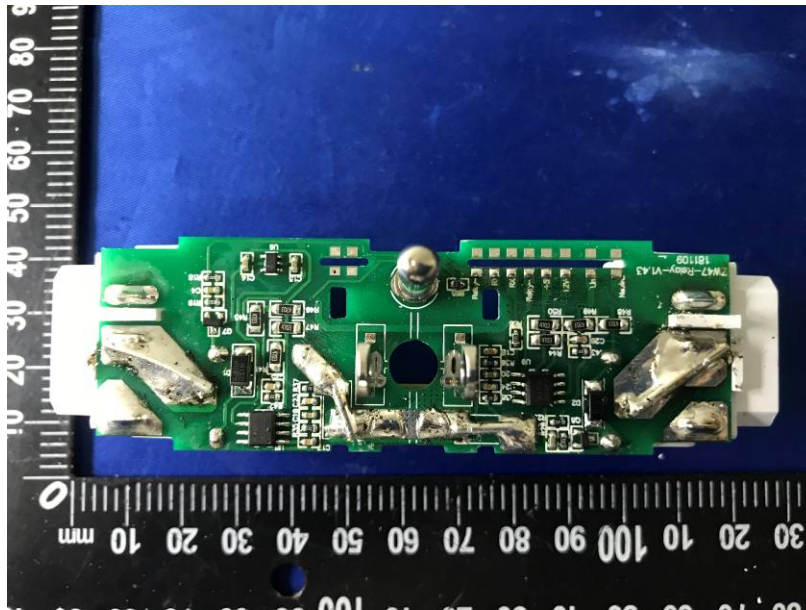

Product Name: S2 Double Plug with USB Port

FCC ID: 2AQRZW47

Product Name: S2 Double Plug with USB Port

FCC ID: 2AQRZW47

Antenna