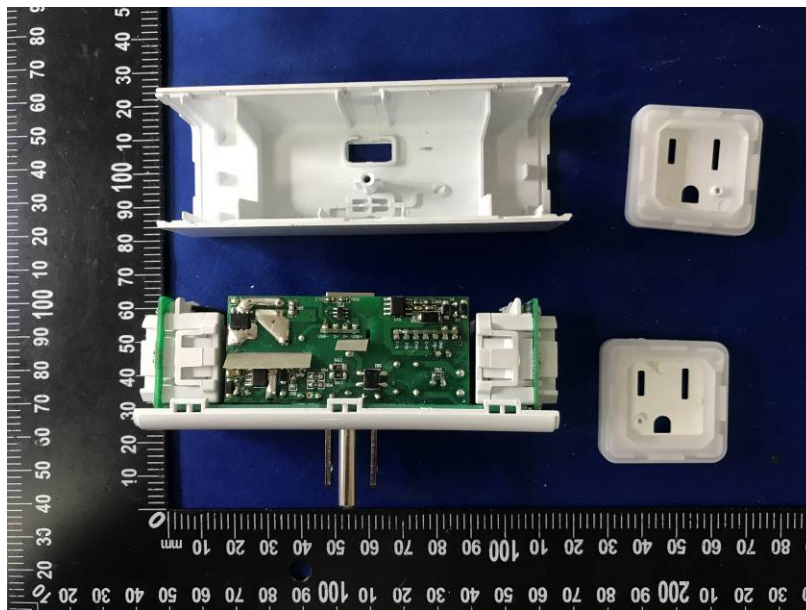

Product Name: S2 Double Plug with USB Port

FCC ID: 2AQRZW47

Product Name: S2 Double Plug with USB Port

FCC ID: 2AQRZW47

Antenna