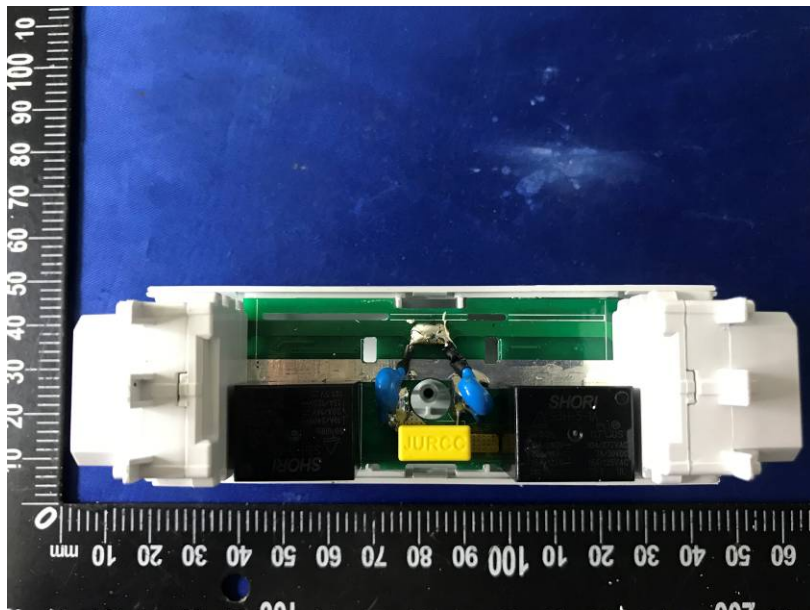

Product Name: S2 Double Plug with USB Port

FCC ID: 2AQRZW47

Product Name: S2 Double Plug with USB Port

FCC ID: 2AQRZW47

Antenna