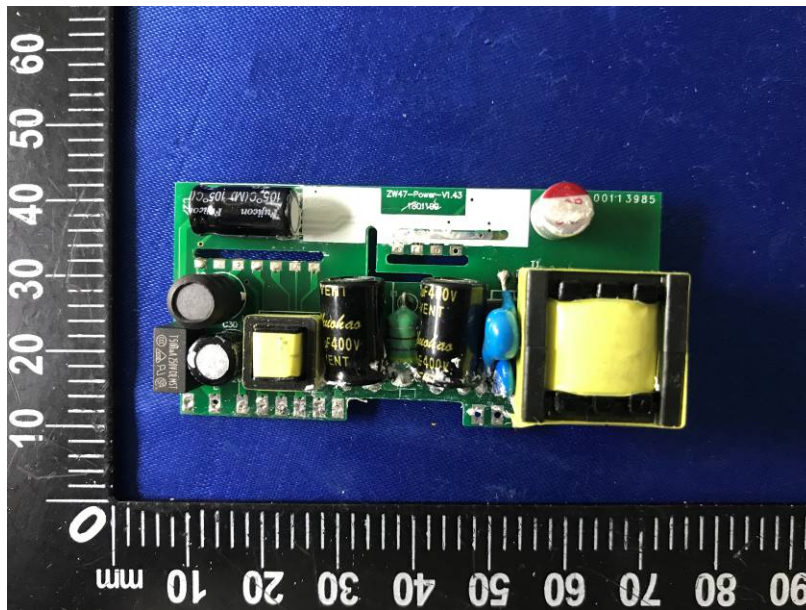

Product Name: S2 Double Plug with USB Port

FCC ID: 2AQRZW47

Product Name: S2 Double Plug with USB Port

FCC ID: 2AQRZW47

Antenna