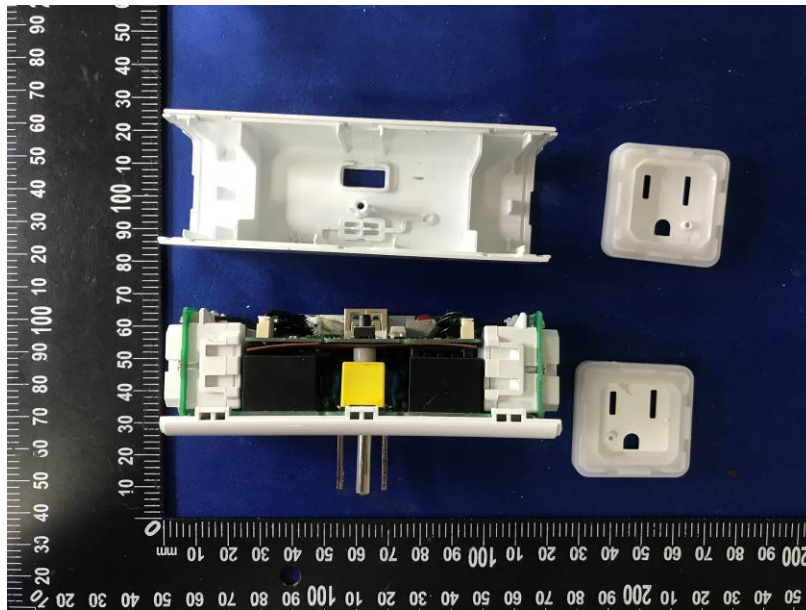

Product Name: S2 Double Plug with USB Port

FCC ID: 2AQRZW47

Product Name: S2 Double Plug with USB Port

FCC ID: 2AQRZW47

Antenna