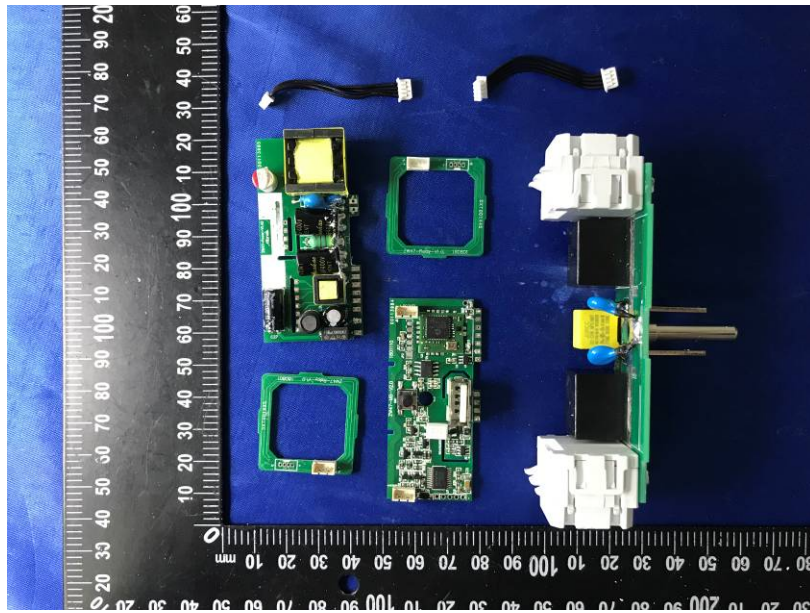

Product Name: S2 Double Plug with USB Port

FCC ID: 2AQRZW47

Product Name: S2 Double Plug with USB Port

FCC ID: 2AQRZW47

Antenna