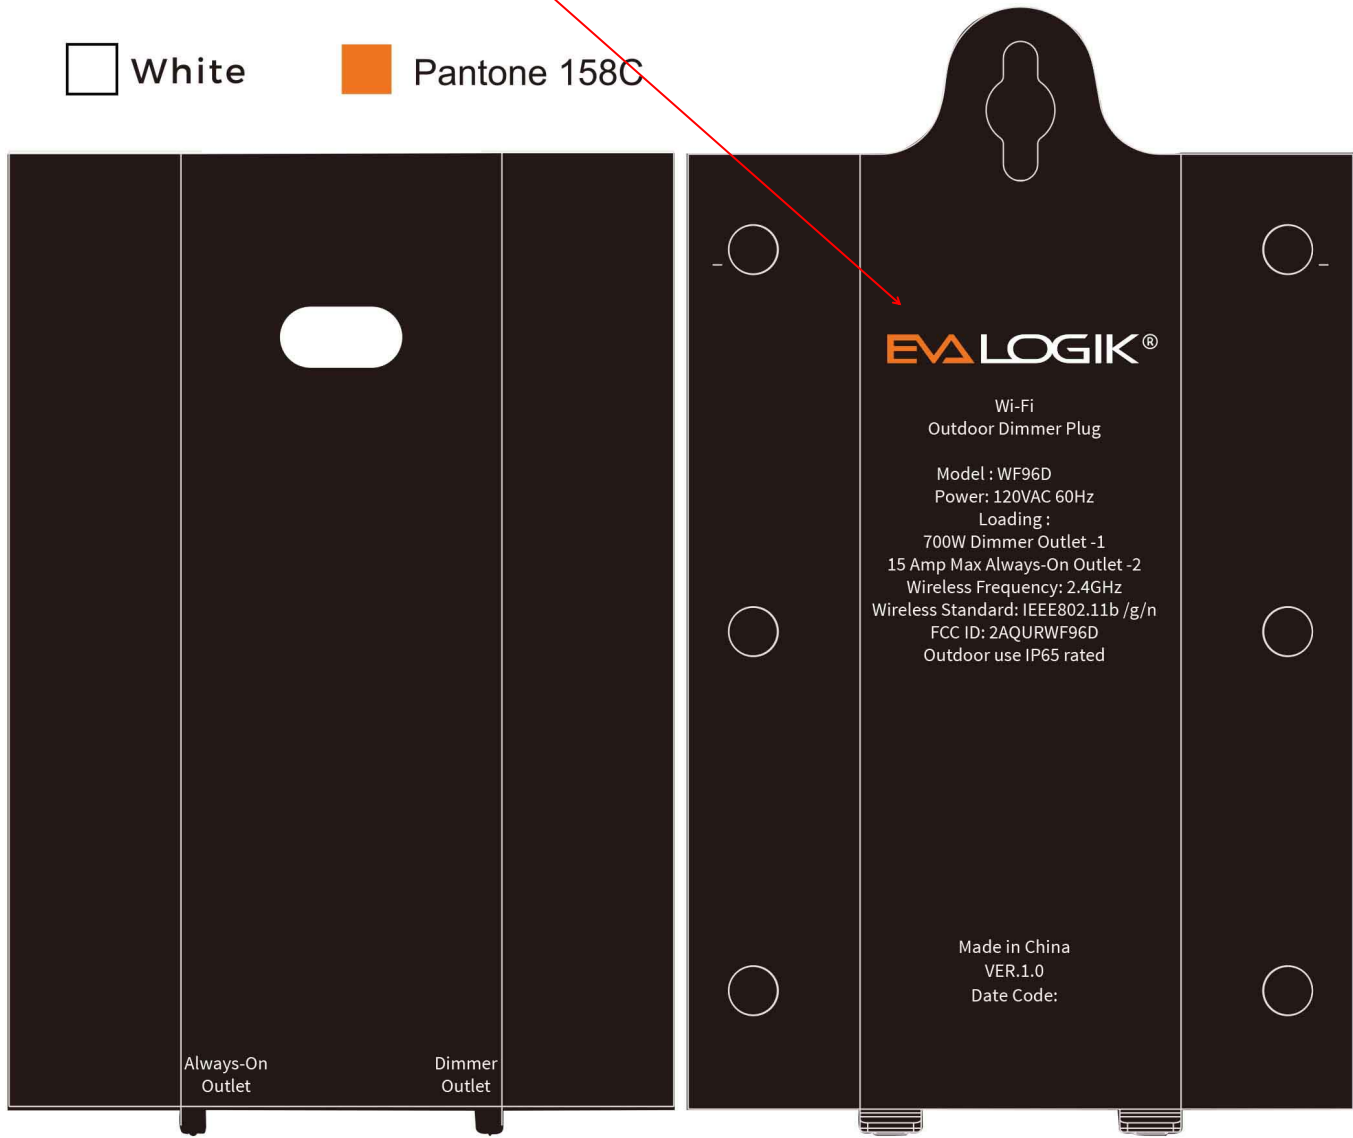

White

Pantone 158C

**EVALOGIK®**

Wi-Fi  
Outdoor Dimmer Plug

Model : WF96D  
Power: 120VAC 60Hz  
Loading :  
700W Dimmer Outlet -1  
15 Amp Max Always-On Outlet -2  
Wireless Frequency: 2.4GHz  
Wireless Standard: IEEE802.11b /g/n  
FCC ID: 2AQRWF96D  
Outdoor use IP65 rated

Made in China  
VER.1.0  
Date Code:

Always-On  
Outlet

Dimmer  
Outlet