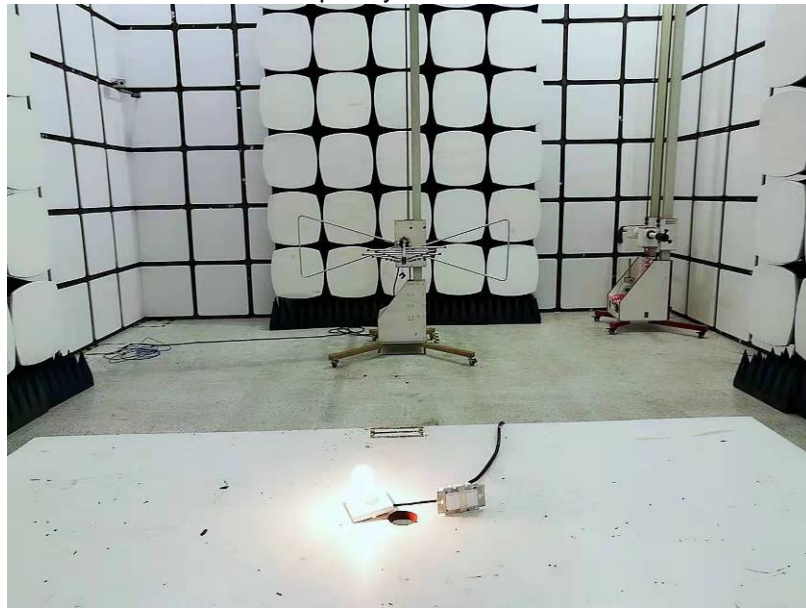

FCC ID: 2AQRWF31

Conducted Emissions

Radiated Spurious Emissions
Test frequency from Below 1GHz

Test frequency from 1GHz-26.5GHz