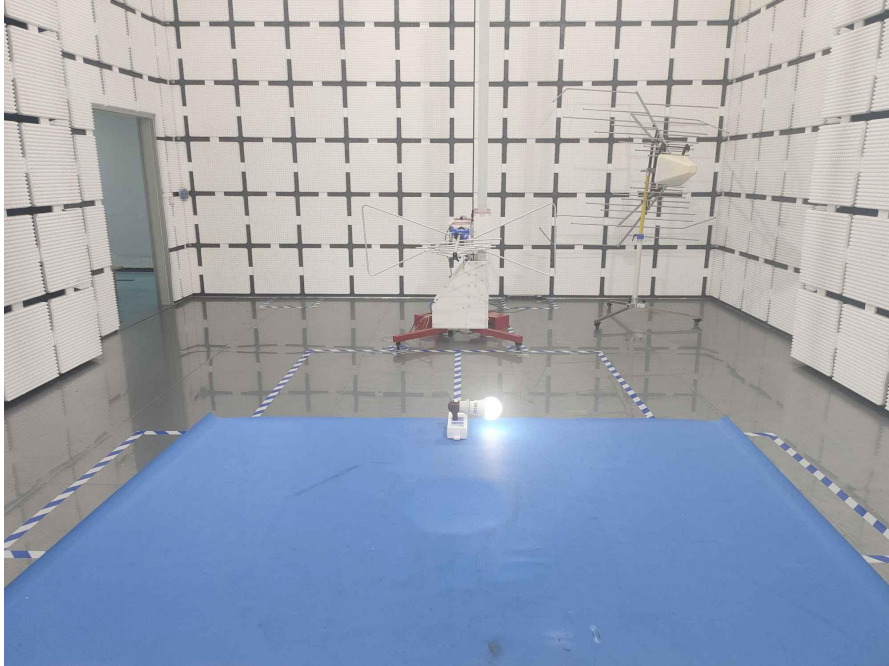

Product Name : LED A19

Radiated Spurious Emissions

Conducted Emissions at AC Power Line (150kHz-30MHz)