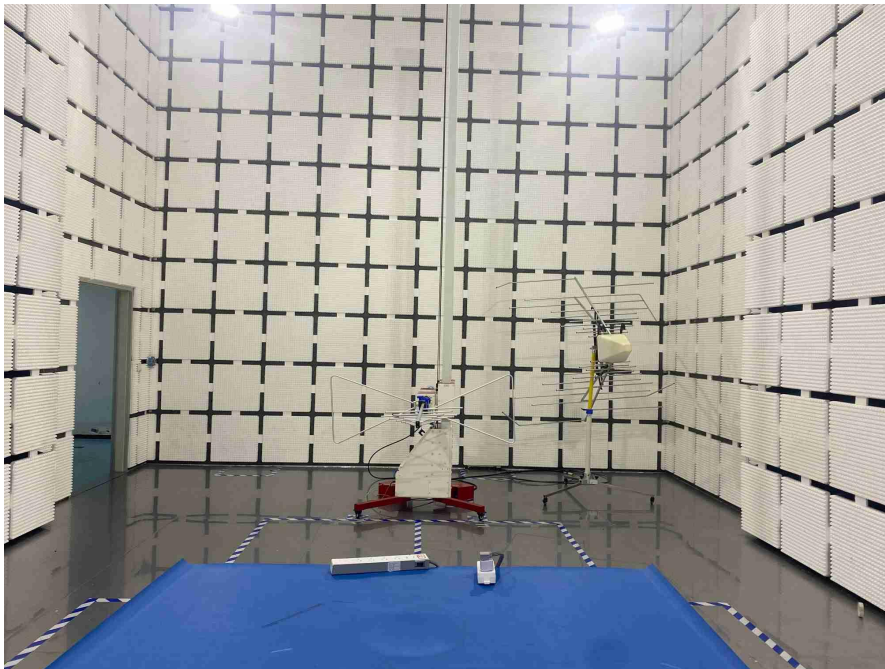

Product Name : Smart power strip

Radiated Spurious Emissions

Conducted Emissions at AC Power Line (150kHz-30MHz)