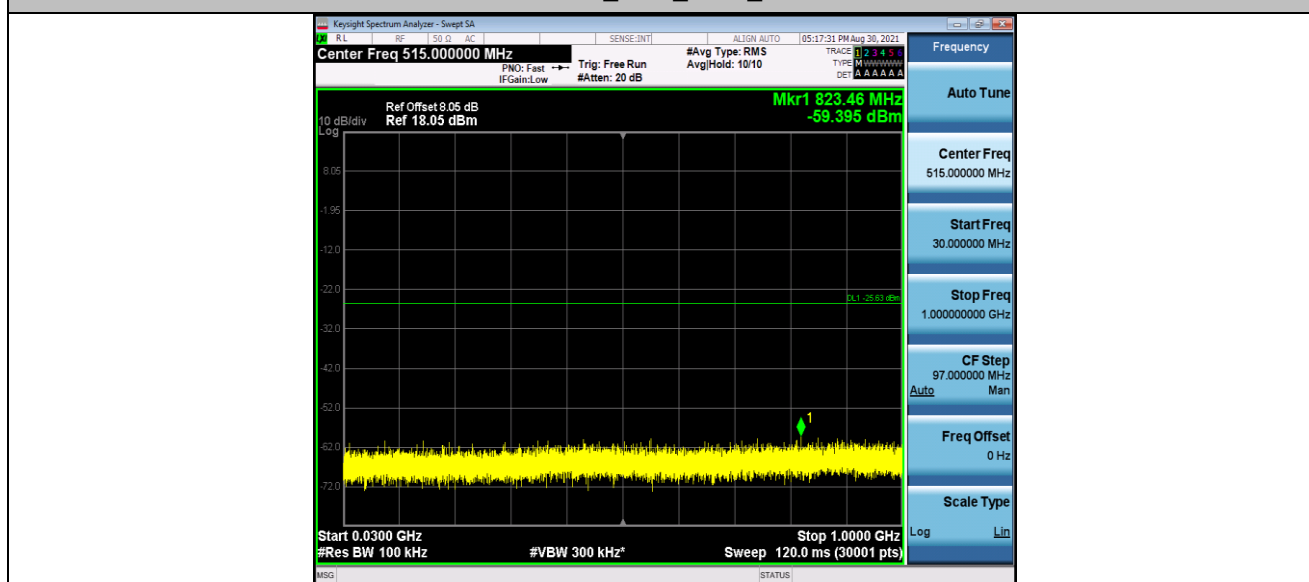

11N20SISO_Ant1_2437_0~Reference

11N20SISO_Ant1_2437_30~1000

11N20SISO_Ant1_2437_1000~26500

11N20SISO_Ant1_2462_0~Reference

11N20SISO_Ant1_2462_30~1000

11N20SISO_Ant1_2462_1000~26500

Appendix H: Setup Photographs

Fig. 1 Radiated emission setup photo(Below 30MHz)

Fig. 2 Radiated emission setup photo(30MHz-1GHz)

Fig. 3 Radiated emission setup photo(Above 1GHz)

Fig. 4 Power line conducted emission setup photo

-----End of the report-----