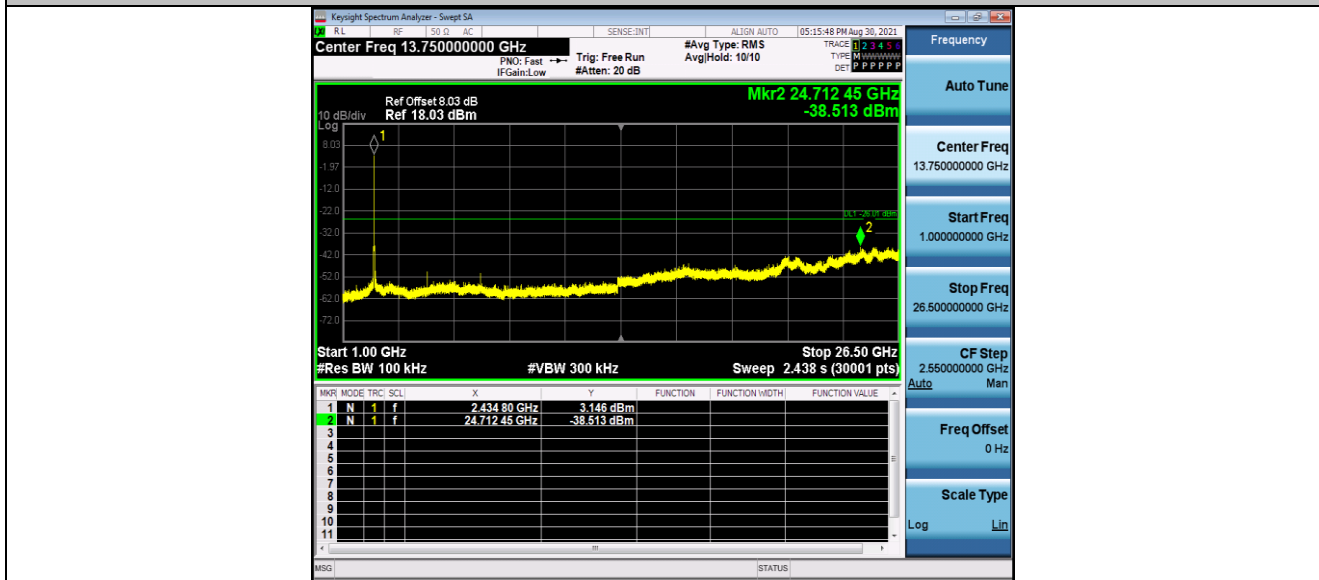

11N20SISO_Ant1_2437_0~Reference

11N20SISO_Ant1_2437_30~1000

11N20SISO_Ant1_2437_1000~26500

11N20SISO_Ant1_2462_0~Reference

11N20SISO_Ant1_2462_30~1000

11N20SISO_Ant1_2462_1000~26500

Appendix H: Setup Photographs

Fig. 1 Radiated emission setup photo(Below 30MHz)

Fig. 2 Radiated emission setup photo(30MHz-1GHz)

Fig. 3 Radiated emission setup photo(Above 1GHz)

Fig. 4 Power line conducted emission setup photo

-----End of the report-----