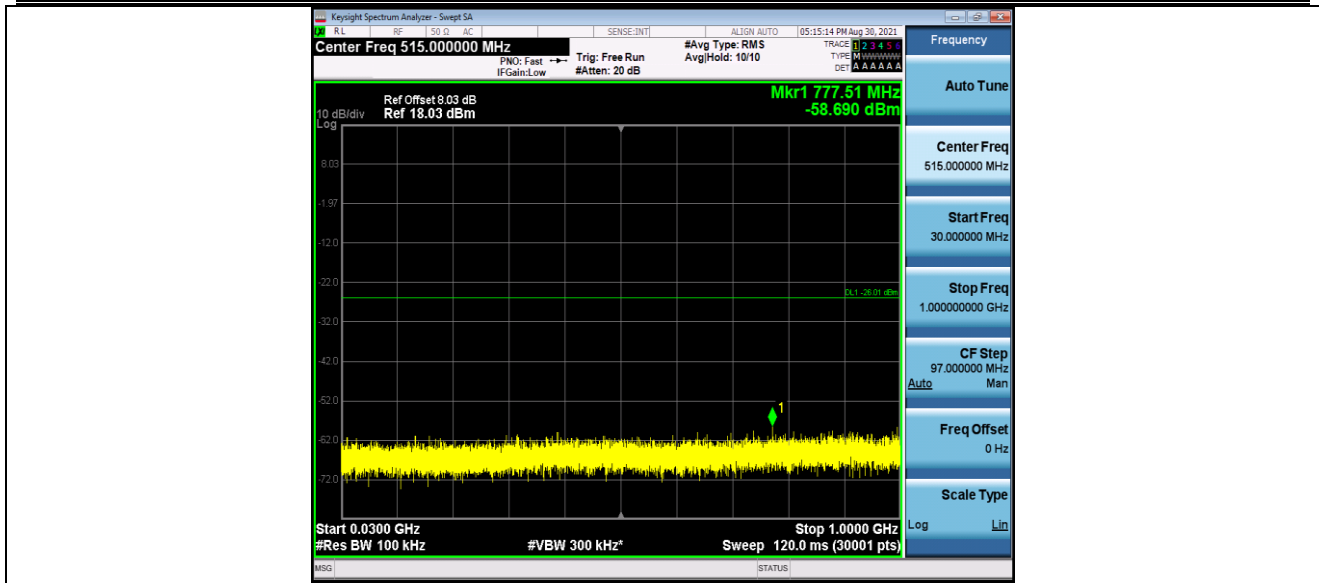

11N20SISO_Ant1_2437_0~Reference

11N20SISO_Ant1_2437_30~1000

11N20SISO_Ant1_2437_1000~26500

11N20SISO_Ant1_2462_0~Reference

11N20SISO_Ant1_2462_30~1000

11N20SISO_Ant1_2462_1000~26500

Appendix H: Setup Photographs

Fig. 1 Radiated emission setup photo(Below 30MHz)

Fig. 2 Radiated emission setup photo(30MHz-1GHz)

Fig. 3 Radiated emission setup photo(Above 1GHz)

Fig. 4 Power line conducted emission setup photo

-----End of the report-----