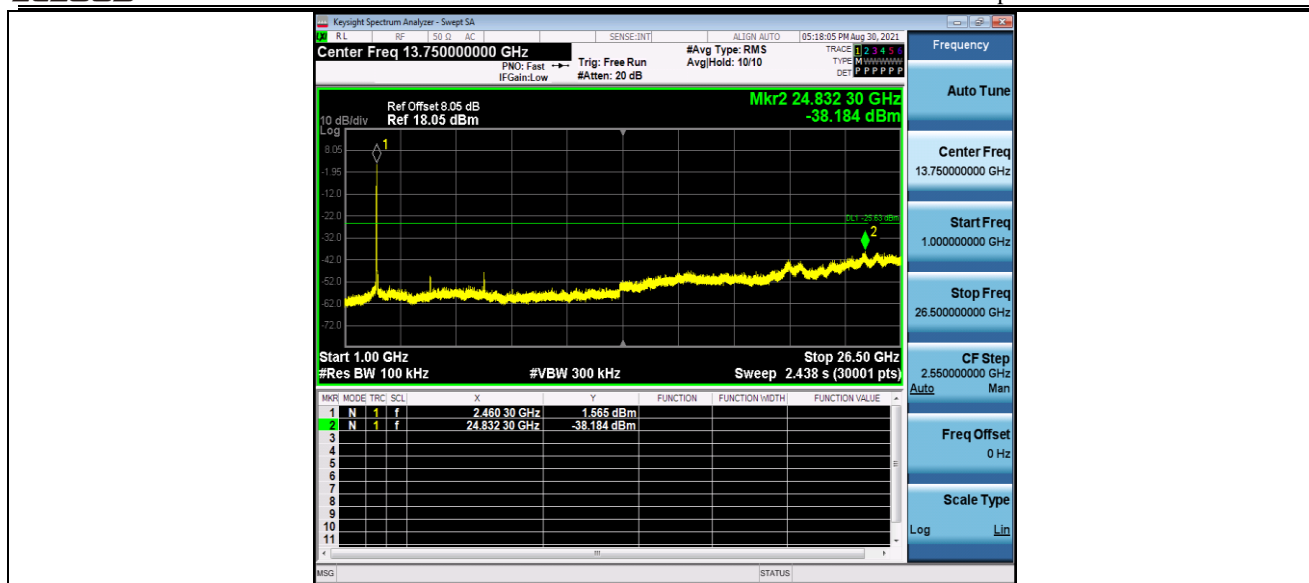

11N20SISO_Ant1_2437_0~Reference

11N20SISO_Ant1_2437_30~1000

11N20SISO_Ant1_2437_1000~26500

11N20SISO_Ant1_2462_0~Reference

11N20SISO_Ant1_2462_30~1000

11N20SISO_Ant1_2462_1000~26500

Appendix H: Setup Photographs

Fig. 1 Radiated emission setup photo(Below 30MHz)

Fig. 2 Radiated emission setup photo(30MHz-1GHz)

Fig. 3 Radiated emission setup photo(Above 1GHz)

Fig. 4 Power line conducted emission setup photo

-----End of the report-----