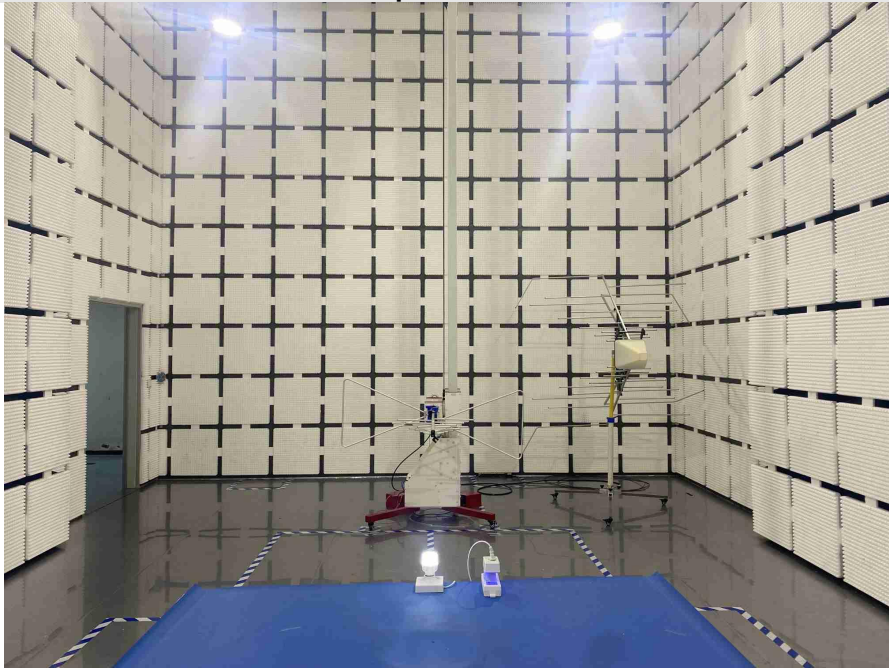

Product Name : Wi-Fi Plug

Radiated Spurious Emissions

Radiated Emissions (30MHz-1GHz)

Radiated Emissions (above 1GHz)

Conducted Emissions at AC Power Line (150kHz-30MHz)