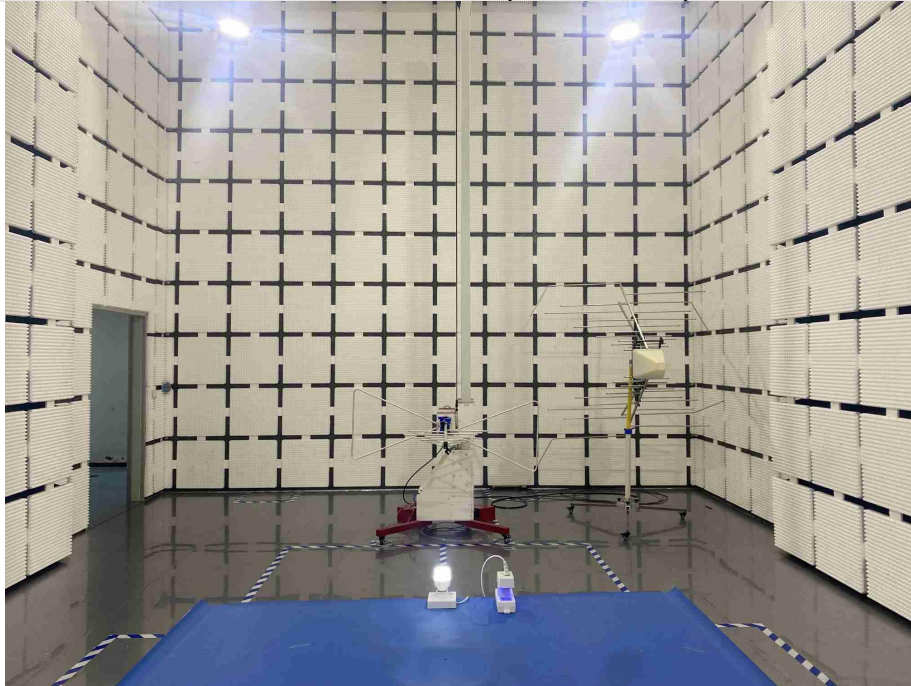

Product Name : Wi-Fi Plug

Radiated Spurious Emissions

Radiated Emissions (30MHz-1GHz)

Radiated Emissions (above 1GHz)

Conducted Emissions at AC Power Line (150kHz-30MHz)