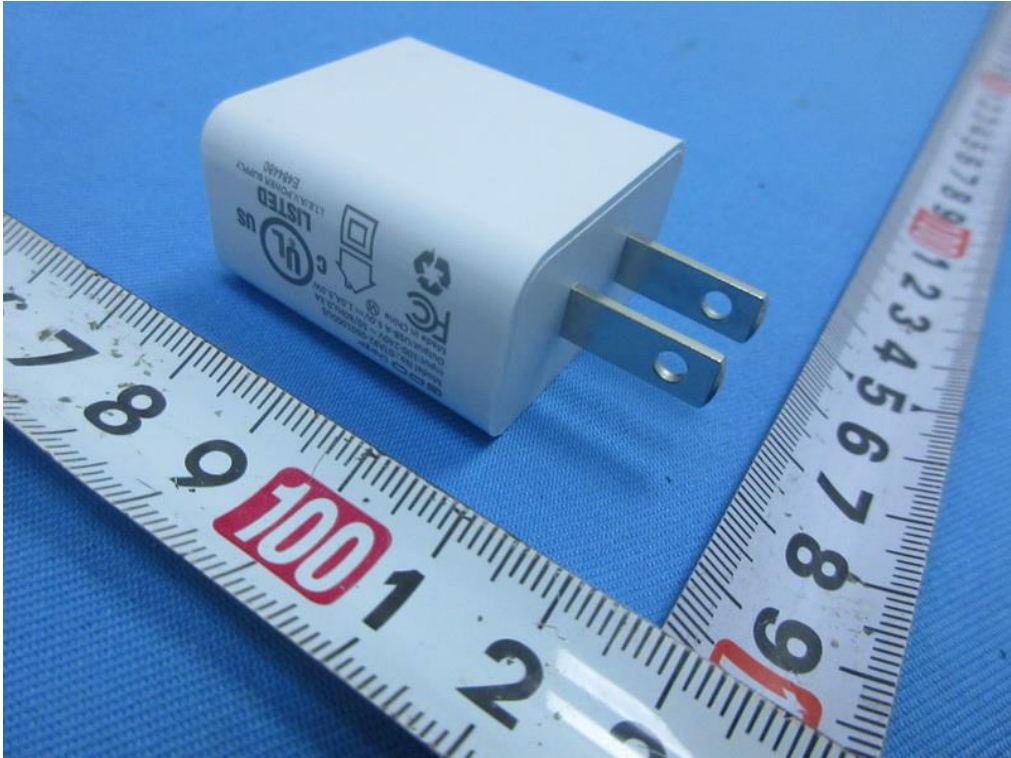

ATTACHMENT

PHOTOGRAPHS OF EUT

Adapter: GTA92-0501000US

Adapter: GTA92-0501000US

Adapter: TPA-46B050100UU

Adapter: TPA-46B050100UU