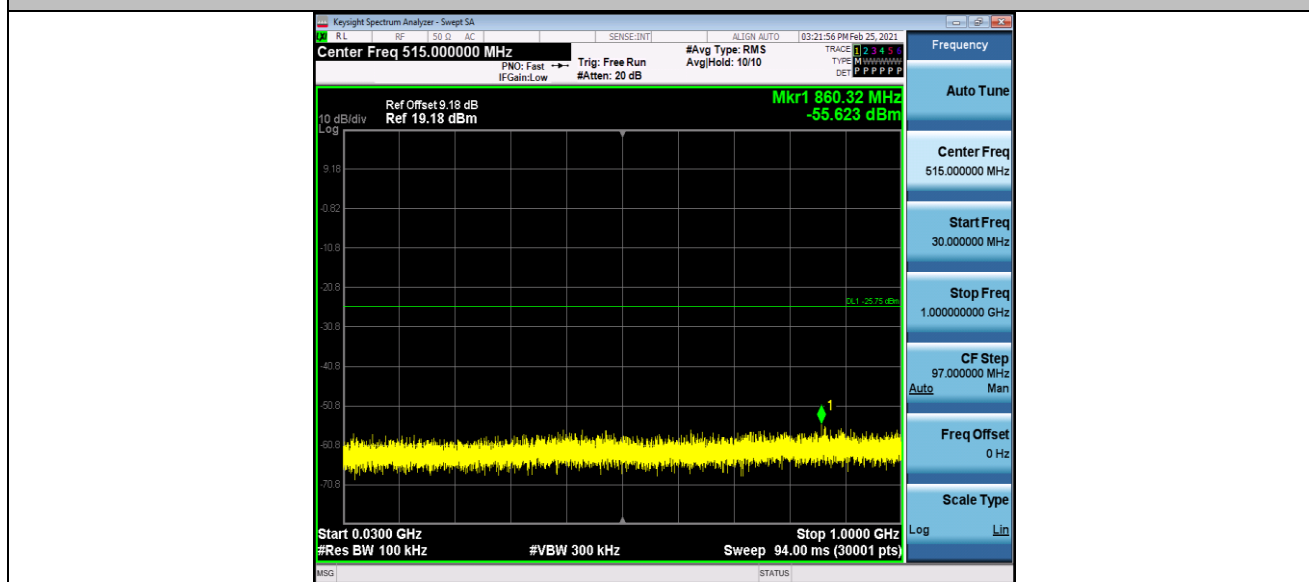

11N20SISO_Ant1_2462_30~1000

11N20SISO_Ant1_2462_1000~26500

Appendix H: Setup Photographs

Fig. 1 Radiated emission setup photo(Below 30MHz)

Fig. 2 Radiated emission setup photo(30MHz-1GHz)

Fig. 3 Radiated emission setup photo(Above 1GHz)

Fig. 4 Power line conducted emission setup photo

-----End of the report-----