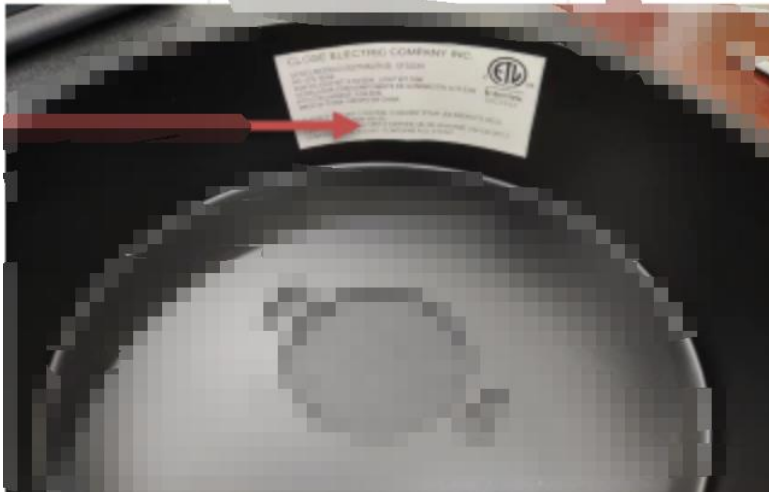

二.铭牌标: 60*35mm 银底黑字 Nameplate logo: 60 * 35mm silver bottom black characters

GLOBE ELECTRIC COMPANY INC.

FCC WARNING:
This device complies with part 15 of the FCC Rules. Operation is subject to the following two conditions: (1) This device may not cause harmful interference, and (2) this device must accept any interference received, including interference that may cause undesired operation.

GLOBE ELECTRIC COMPANY INC.

MODEL/MODELO GE27109(27109)

AC 120V 60HZ EFS2310

FAN W/LIGHT KIT: 0.7A 53W, LIGHT KIT: 18W

VENTILADOR CON COMPONENTE DE ILUMINACIÓN: 0.7A 53W

KITS D'ÉCLAIRAGE: 0.5A 18W

MADE IN CHINA/HECHO EN CHINA

SUITABLE FOR DRY LOCATION / CONVIENT POUR LES ENDROITS SECS.

CAN ICES-005 (B)/NMB-005 (B)

CERT. TO CSA STD C22.2#113/ CERTIFIÉ SELON LA NORME CSA C22.2#113

CONFORMS TO UL STD.507 / CONFORME À UL STD.507

FCC ID: 2AQUQGE27109 IC: 8290A-GE27109

FCC WARNING:

This device complies with part 15 of the FCC Rules. Operation is subject to the following two conditions: (1) This device may not cause harmful interference, and (2) this device must accept any interference received, including interference that may cause undesired operation.